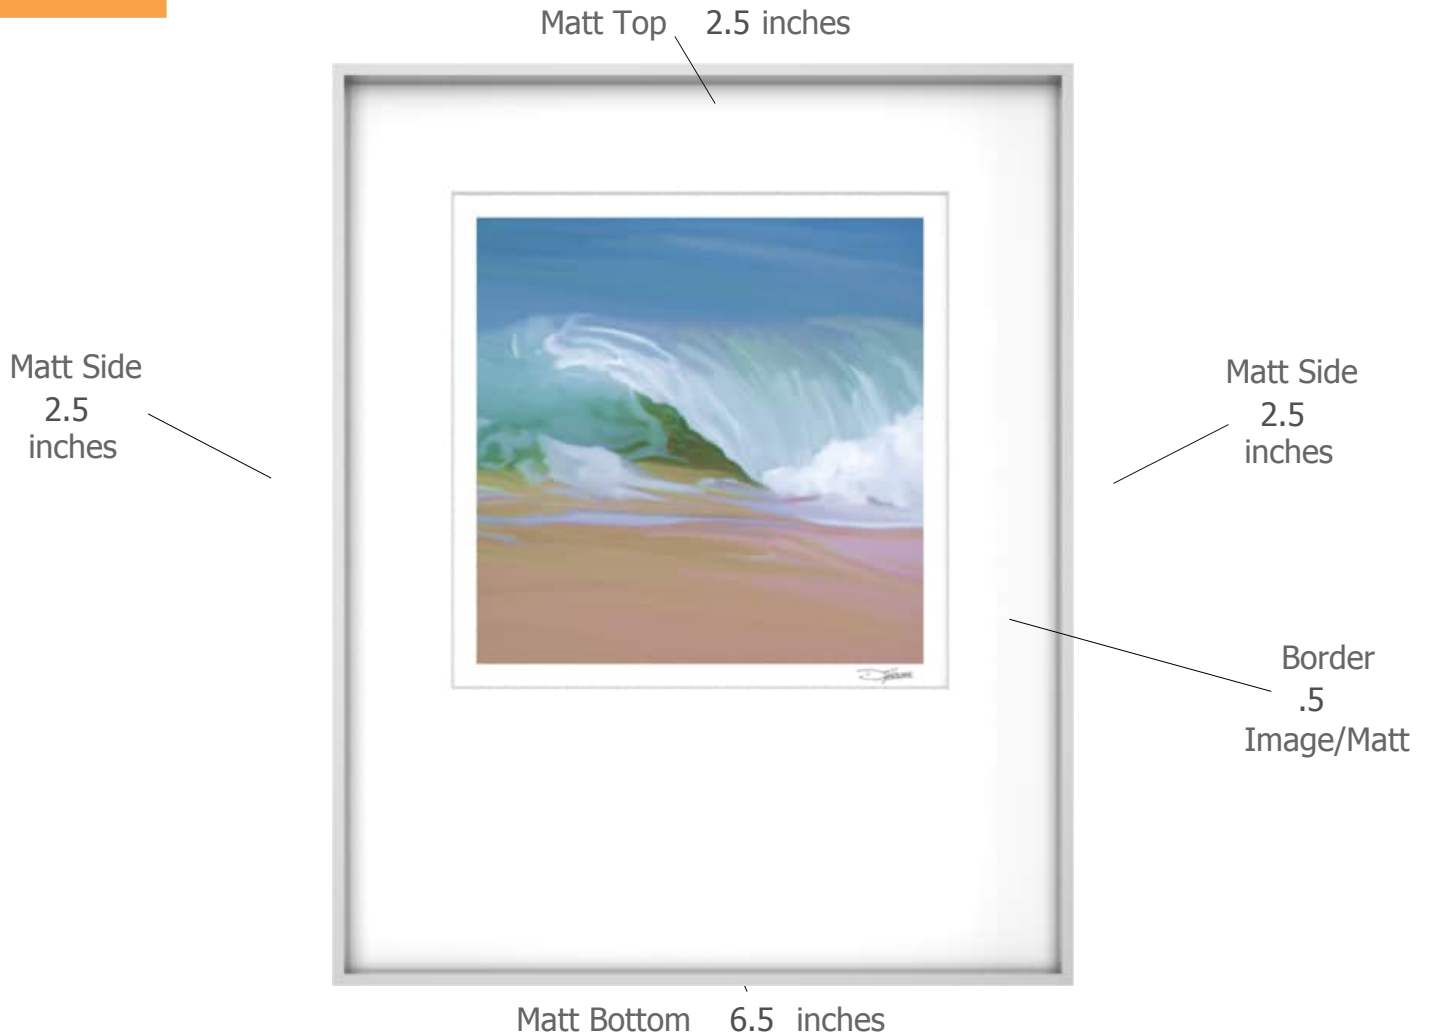

## Suggested Framing

---

Print Title: **Wave Series Gibb's Beach #6**

Molding Profile: Frosted Silver- Nielsen 117-02

Matt Color: Whitecap - Larson Juhl - #A4803 OR Peterboro  
Chalk A72

Frame Size: 20 inches high by 16 inches wide

Print Size: 10 inches high by 10