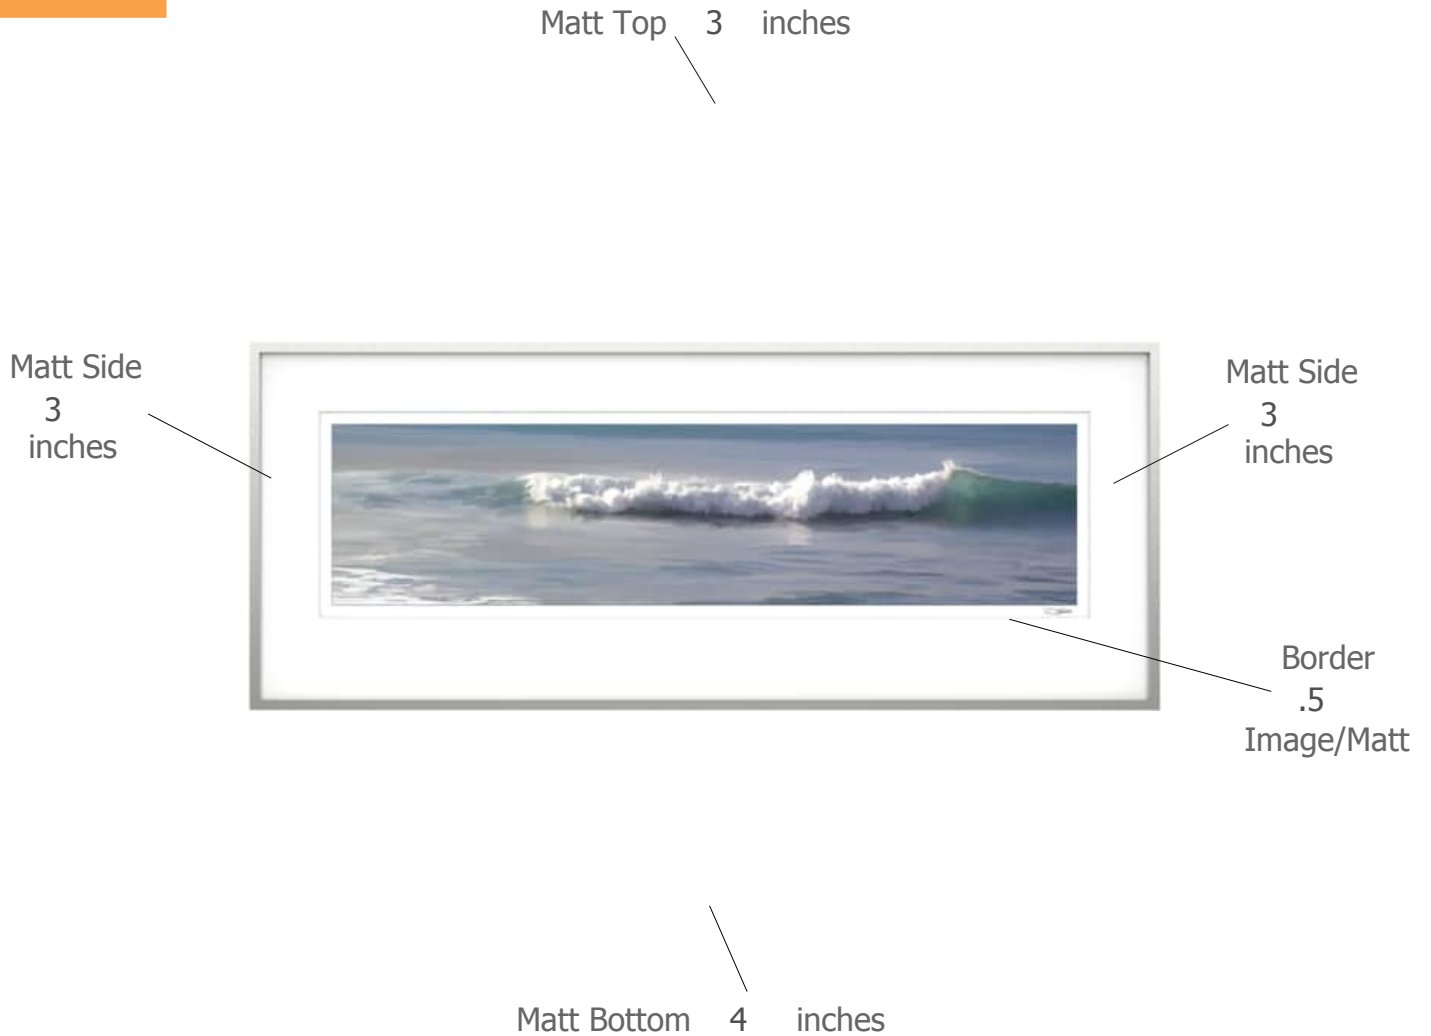

Suggested Framing

Print Title: **Wave Series Gibb's Beach 5**

Molding Profile:

Matt Color: Whitecap - Larson Juhl - #A4803 OR Peterboro
Chalk A72

Frame Size: 16 inches high by 40 inches wide

Print Size: 8 inches high by 33 inches wide