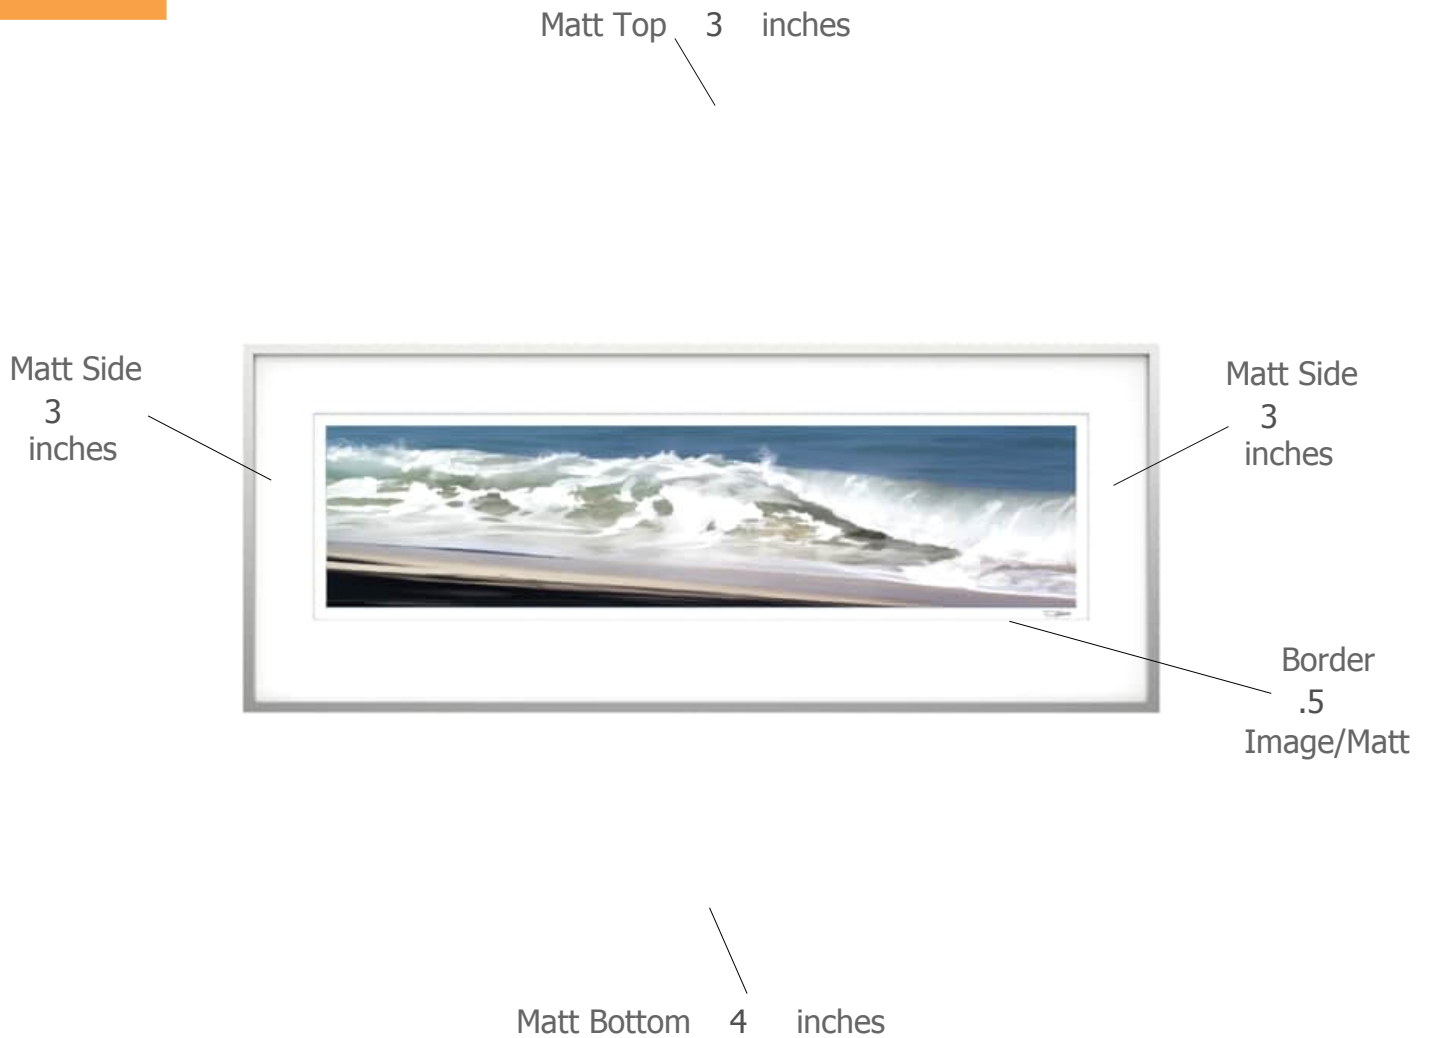

Suggested Framing

Print Title: **Wave Series Gibb's Beach 2**

Molding Profile: Frosted Silver- Nielsen 117-02

Matt Color: Whitecap - Larson Juhl - #A4803 OR Peterboro
Chalk A72

Frame Size: 16 inches high by 40 inches wide

Print Size: 8 inches high by 33 inches wide