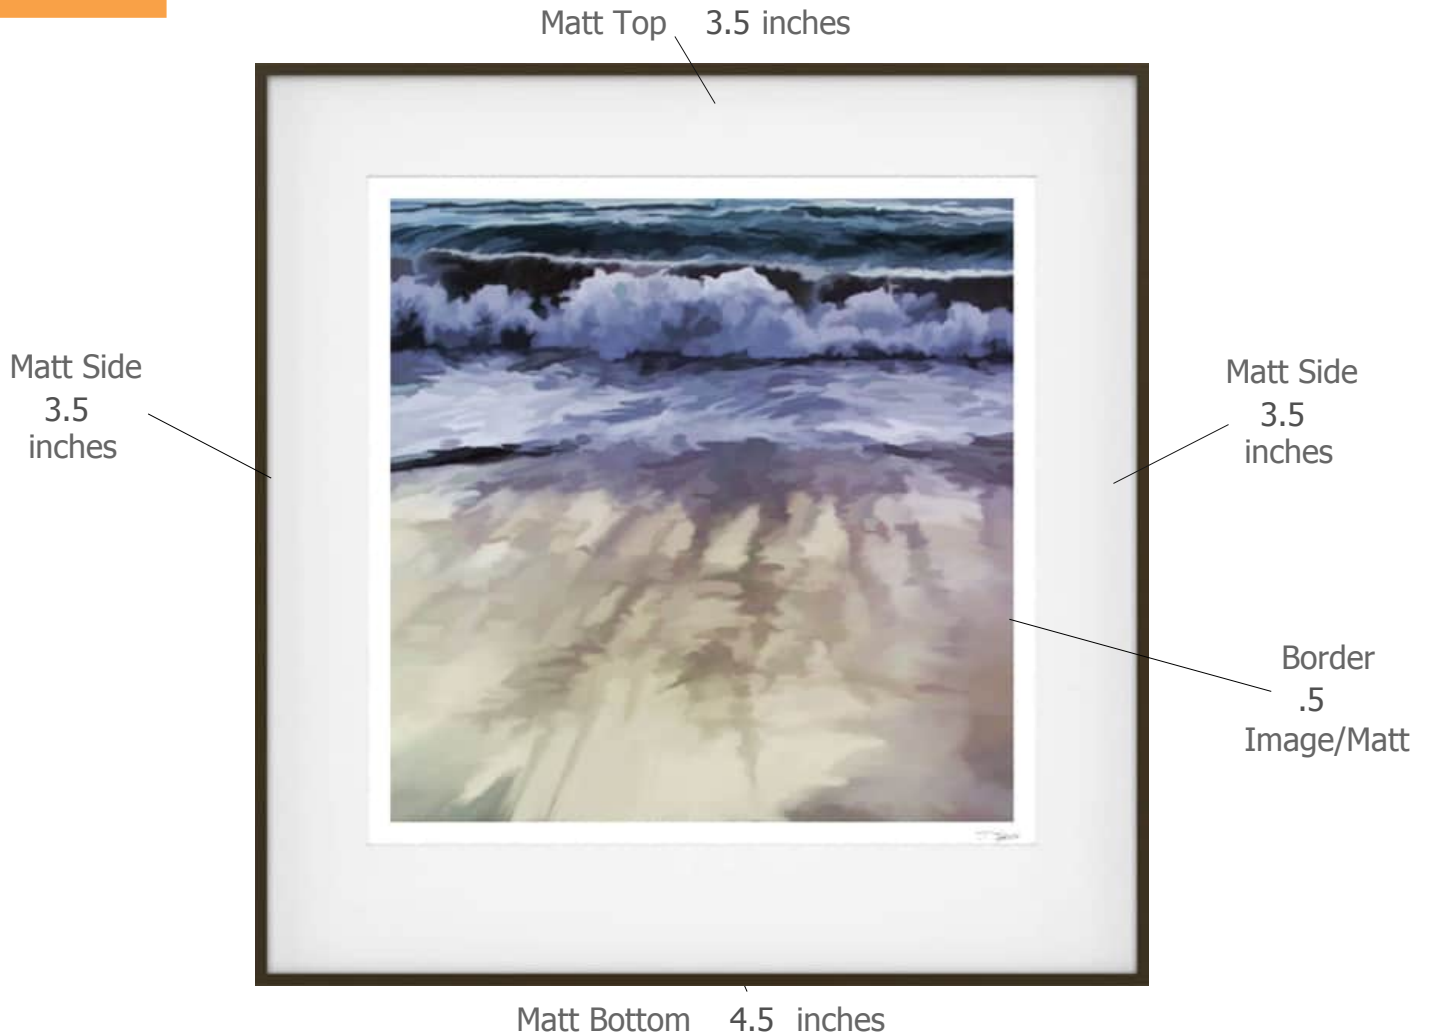

Suggested Framing

Print Title: **Wave Series Gibb's Beach 15**

Molding Profile: Dusk - Nielsen 117-164

Matt Color: Whitecap - Larson Juhl - #A4803 OR Peterboro
Chalk A72

Frame Size: 32 inches high by 31 inches wide

Print Size: 23 inches high by 23 inches wide