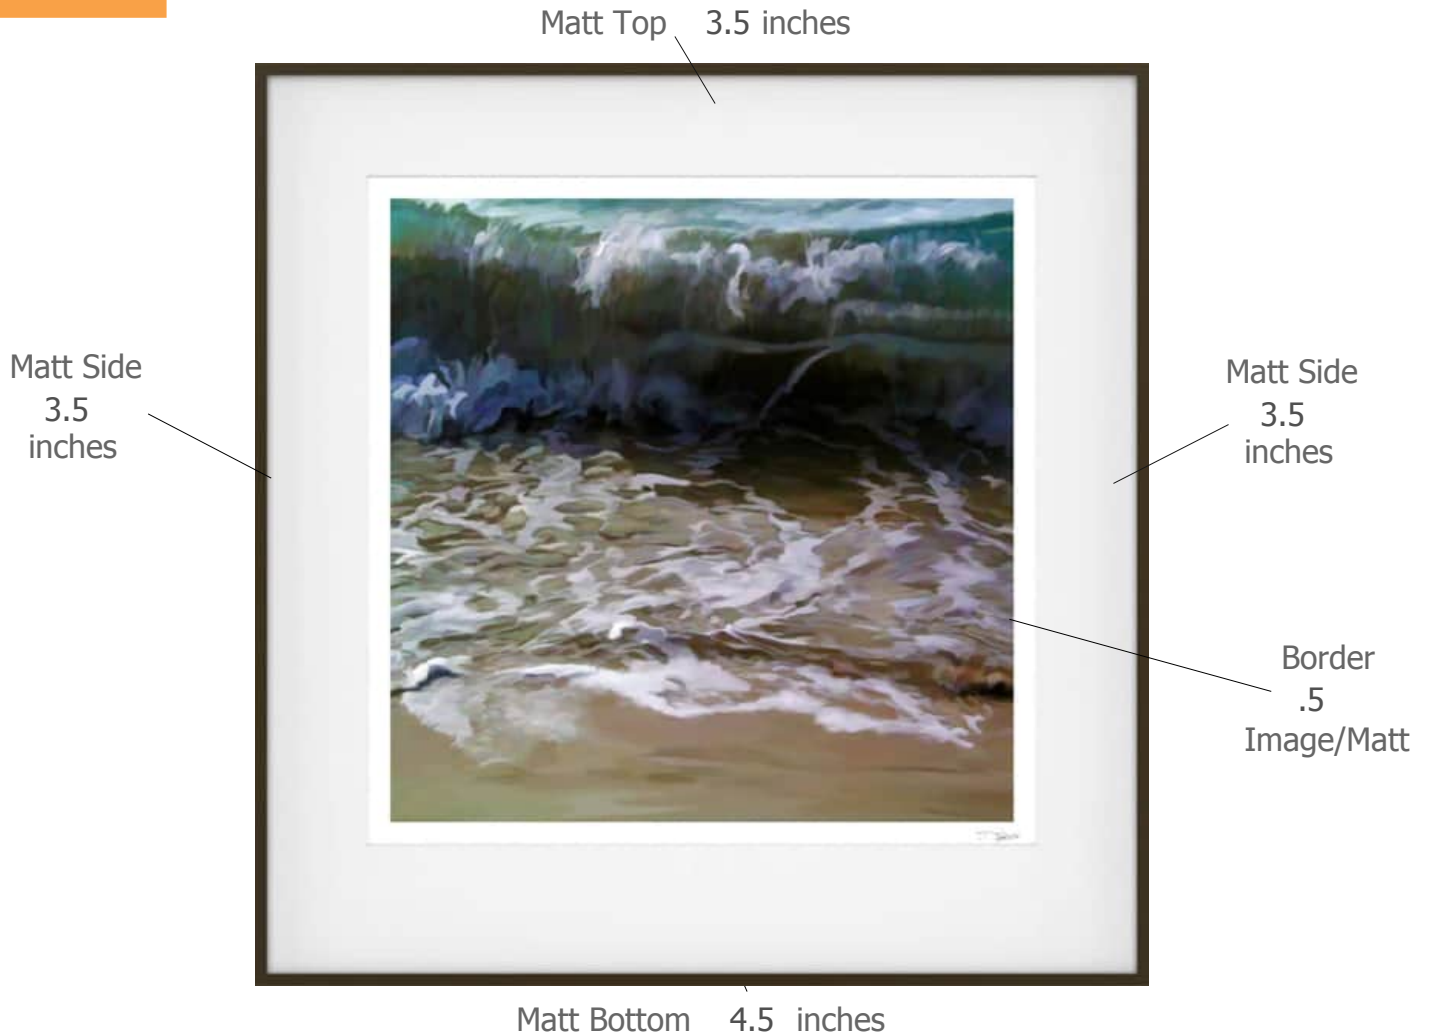

Suggested Framing

Print Title: **Wave Series 14**

Molding Profile: Dusk - Nielsen 117-164

Matt Color: Whitecap - Larson Juhl - #A4803 OR Peterboro Chalk A72

Frame Size: 32 inches high by 31 inches wide

Print Size: 23 inches high by 23 inches wide