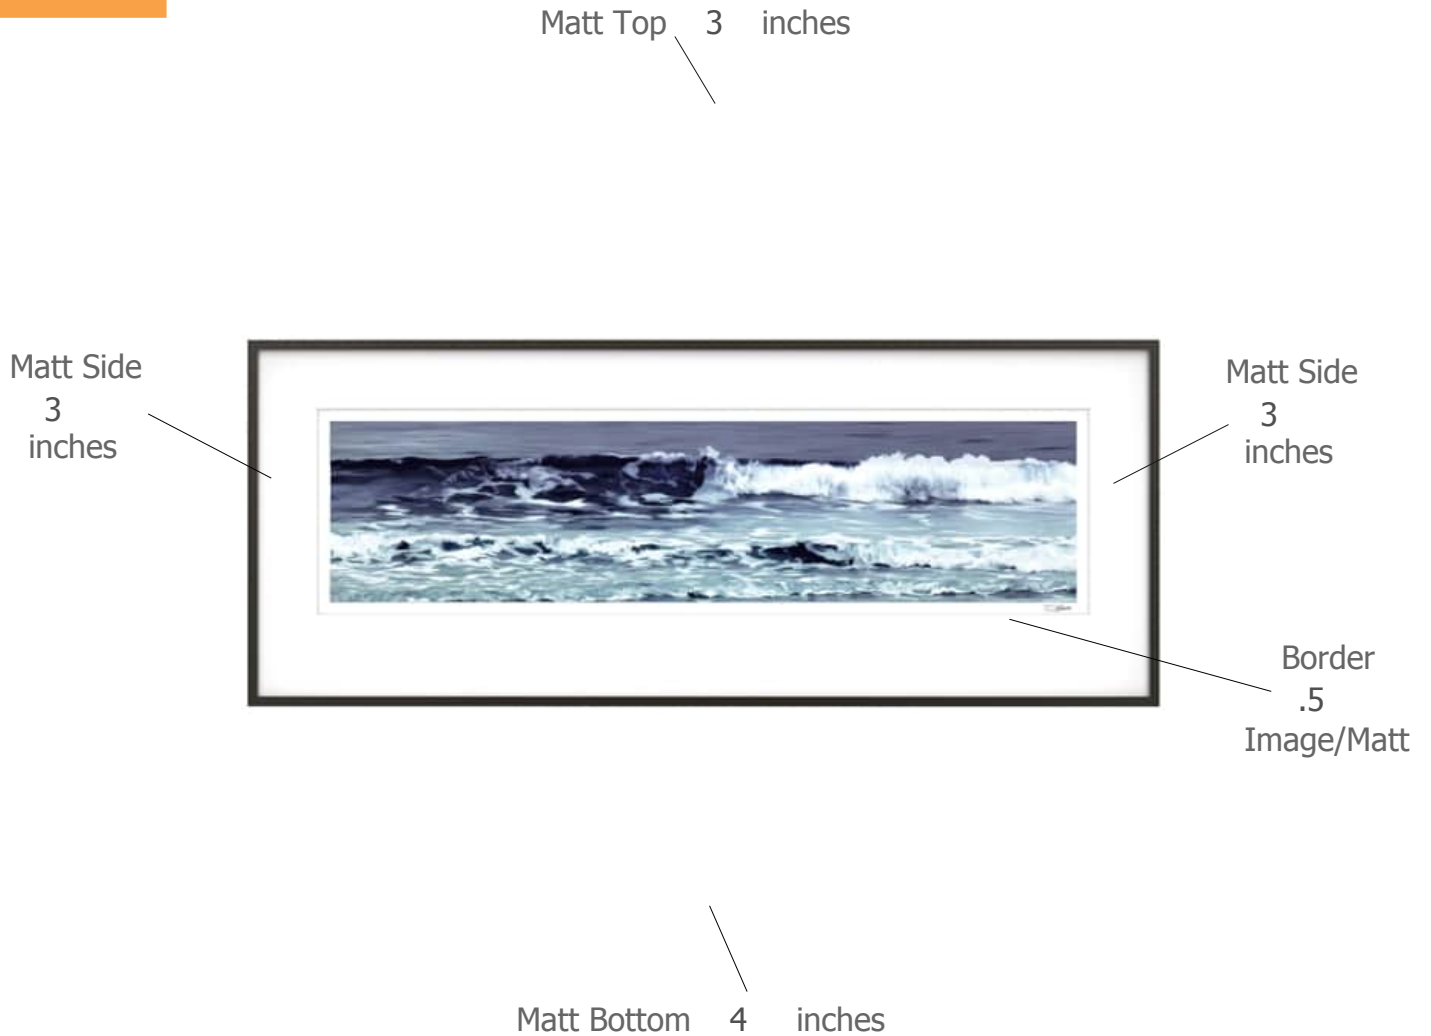

Suggested Framing

Print Title: **Wave Series 11**

Molding Profile: Dusk - Nielsen 117-164

Matt Color: Whitecap - Larson Juhl - #A4803 OR Peterboro
Chalk A72

Frame Size: 16 inches high by 40 inches wide

Print Size: 8 inches high by 33 inches wide