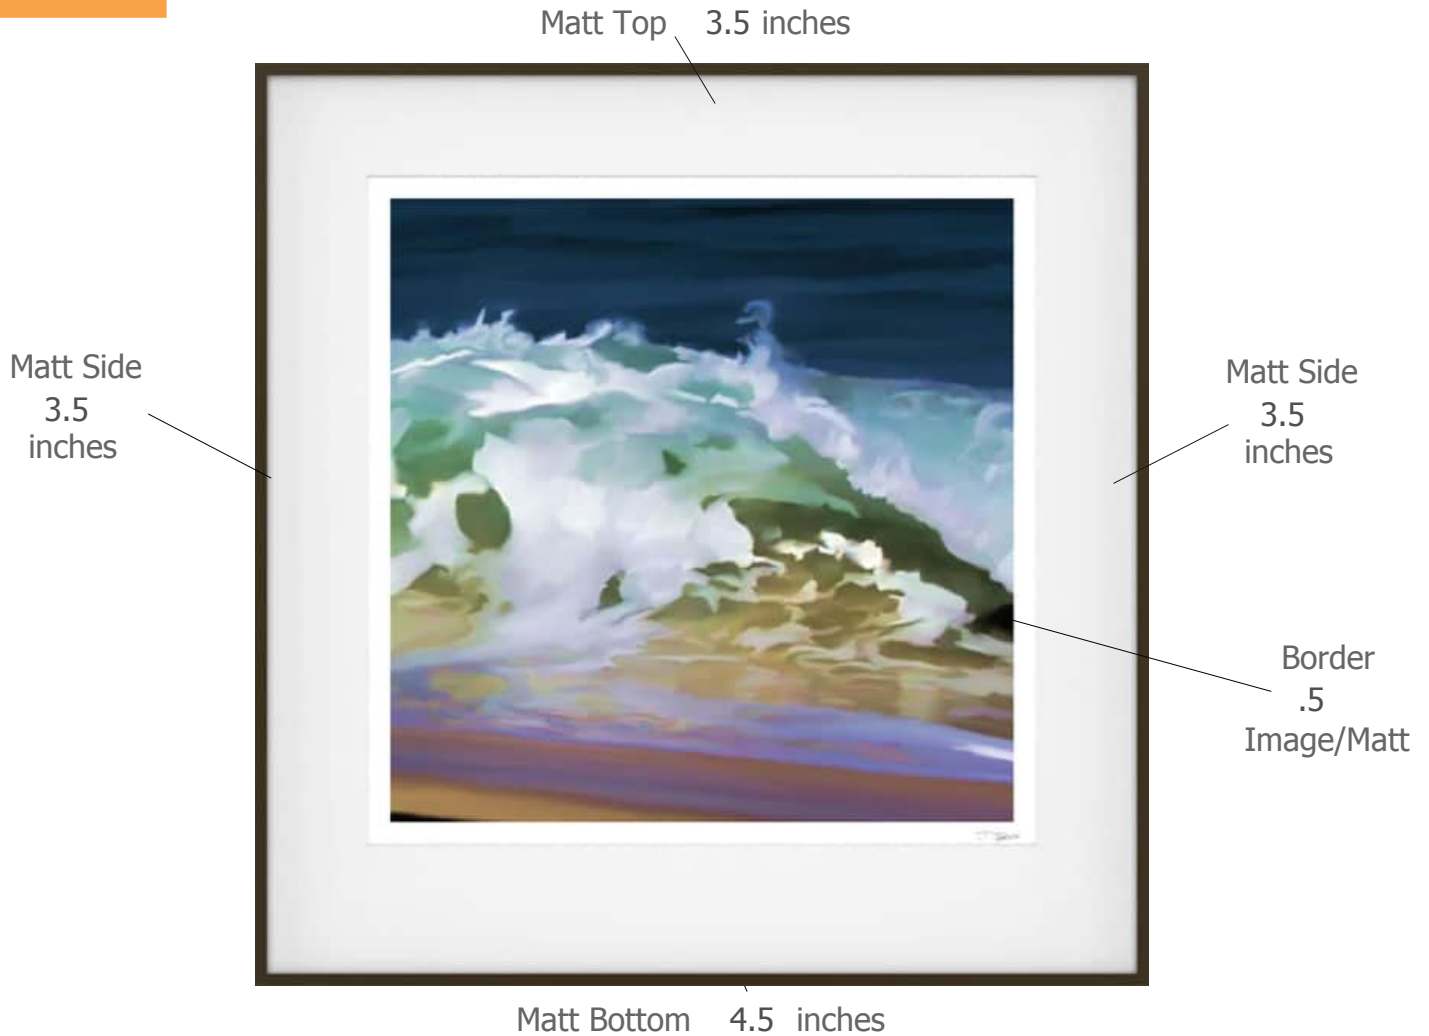

Suggested Framing

Print Title: **Wave Series 10**

Molding Profile: Dusk - Nielsen 117-164

Matt Color: Whitecap - Larson Juhl - #A4803 OR Peterboro
Chalk A72

Frame Size: 32 inches high by 31 inches wide

Print Size: 23 inches high by 23 inches wide