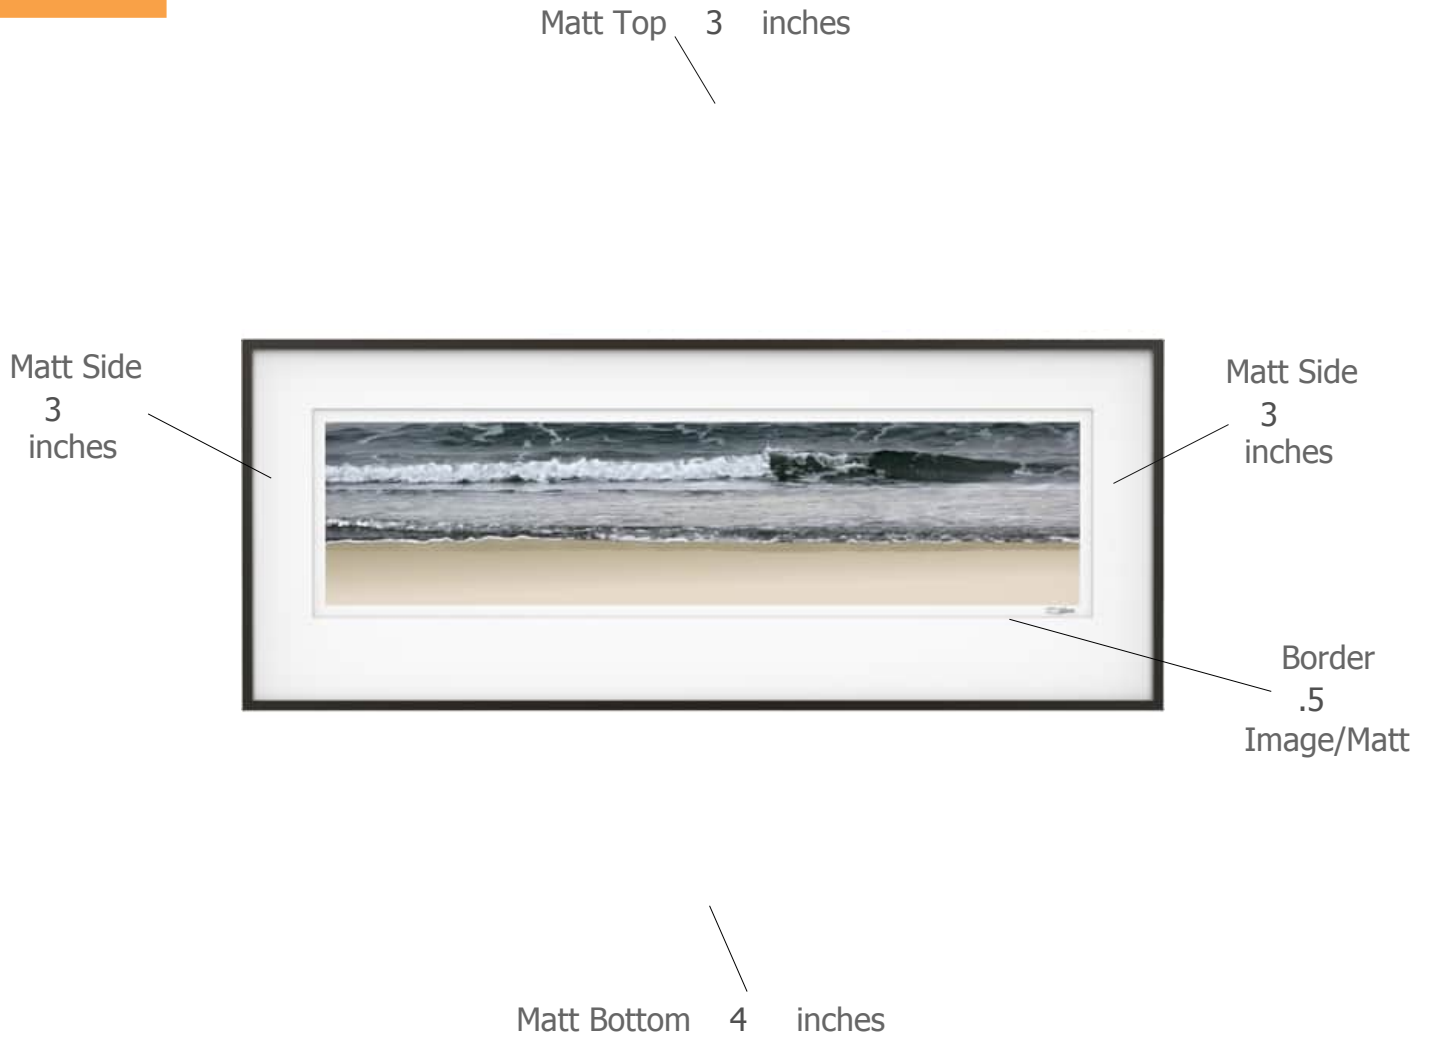

# Suggested Framing

---

Print Title: **Tofino Wave Series 3**

Molding Profile: Dusk - Nielsen 117-164

Matt Color: Whitecap - Larson Juhl - #A4803 OR Peterboro Chalk A72

Frame Size: 16 inches high by 40 inches wide

Print Size: 8 inches high by 33 inches wide

---

DougForsythe.com