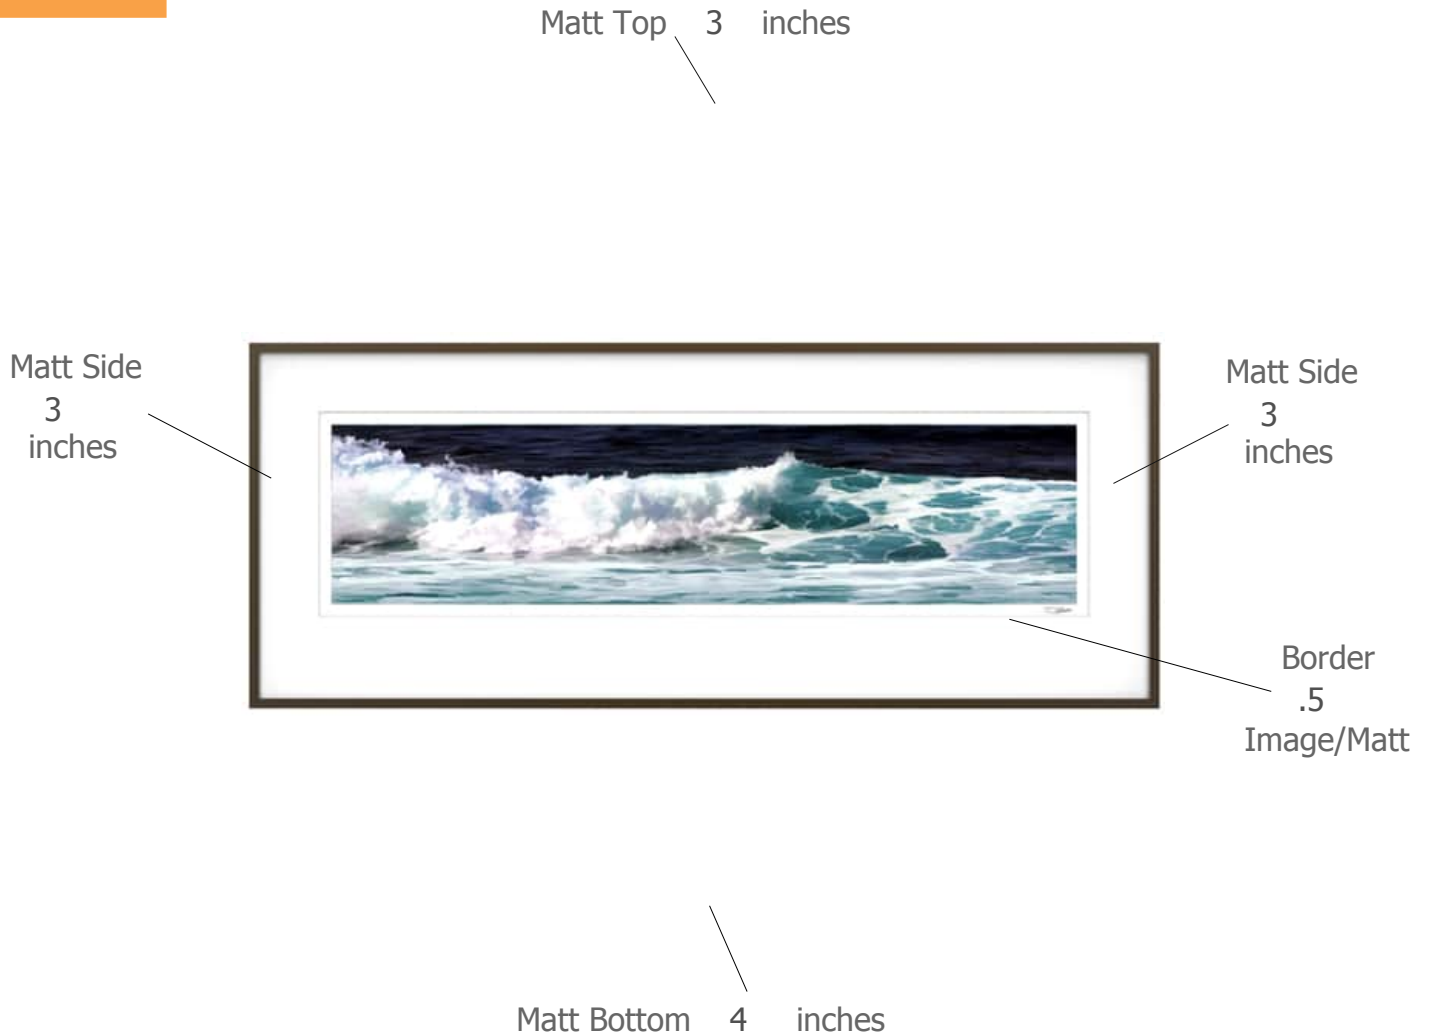

## Suggested Framing

---

Print Title: **Gibb's Beach Wave Series 21**

Molding Profile: Dusk - Nielsen 117-164

Matt Color: Whitecap - Larson Juhl - #A4803 OR Peterboro  
Chalk A72

Frame Size: 16 inches high by 40 inches wide

Print Size: 8 inches high by 33 inches wide