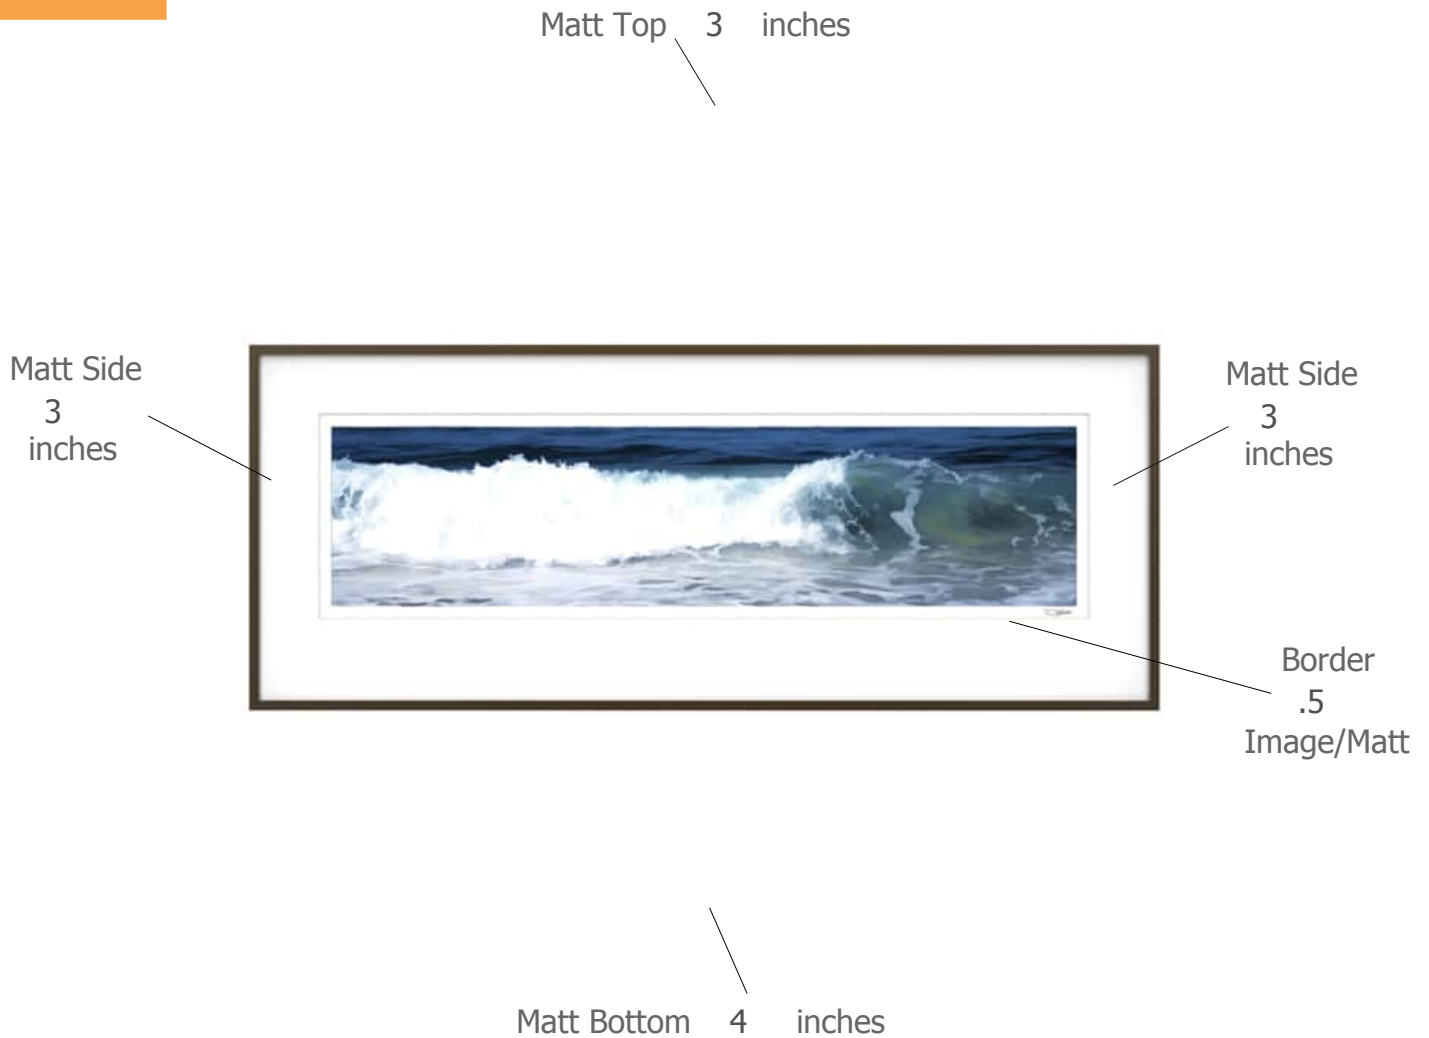

Suggested Framing

Print Title: **Gibb's Beach Wave Series 20**

Molding Profile: Dusk - Nielsen 117-164

Matt Color: Whitecap - Larson Juhl - #A4803 OR Peterboro
Chalk A72

Frame Size: 16 inches high by 40 inches wide

Print Size: 8 inches high by 33 inches wide