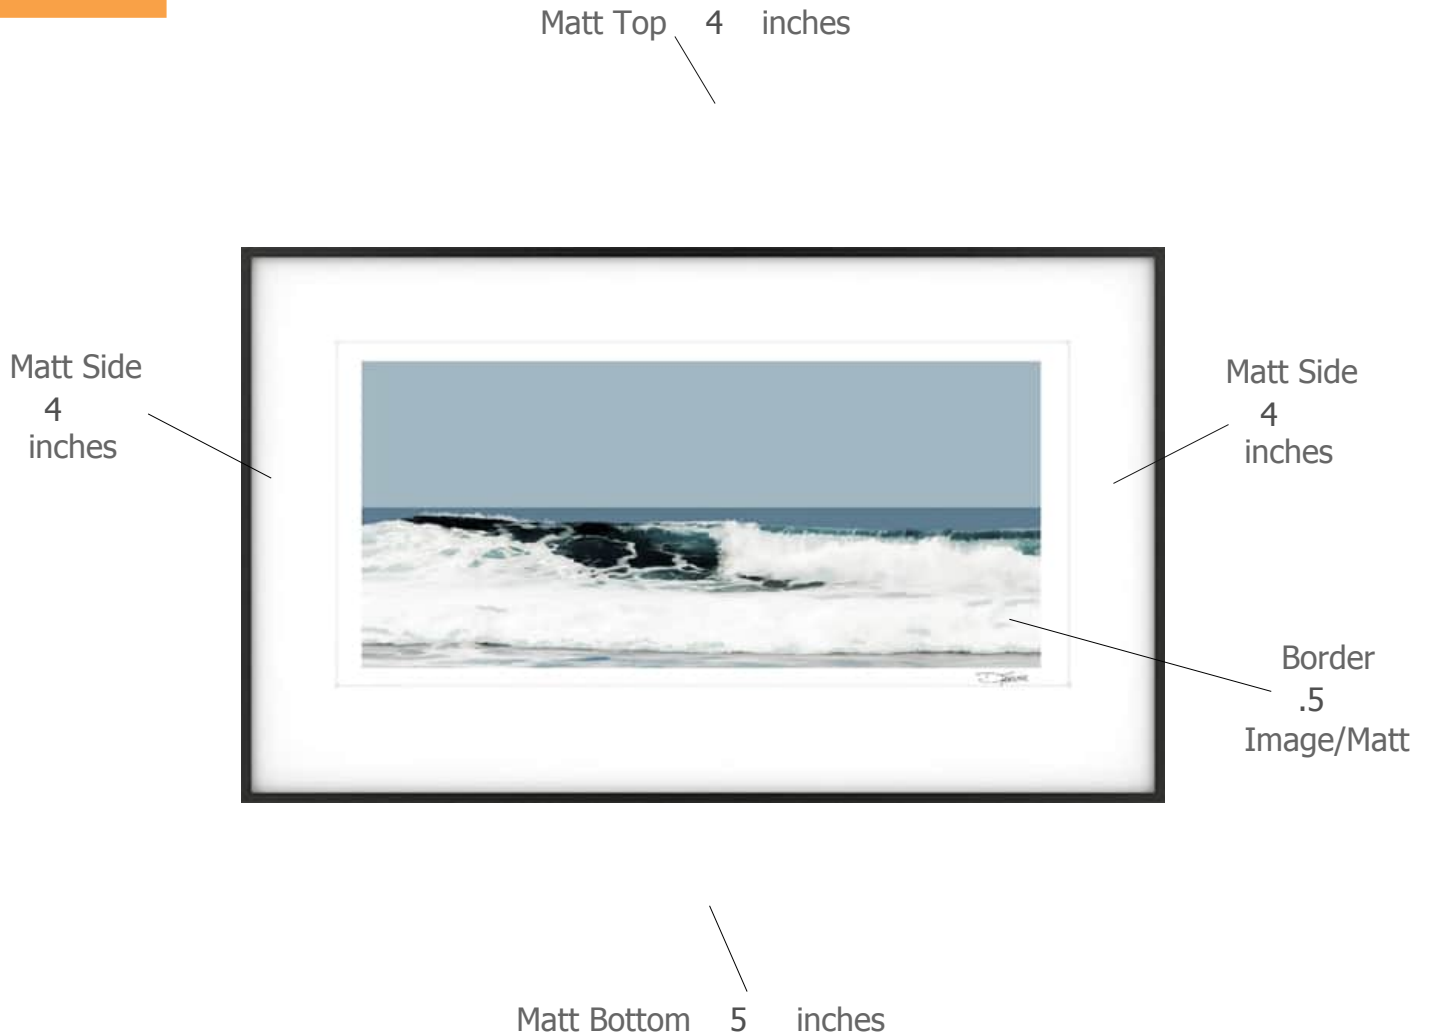

Suggested Framing

Print Title: **Breaker**

Molding Profile: Dusk - Nielsen 117-164

Matt Color: Whitecap - Larson Juhl - #A4803 OR Peterboro
Chalk A72

Frame Size: 24 inches high by 40 inches wide

Print Size: 14 inches high by 31 inches wide