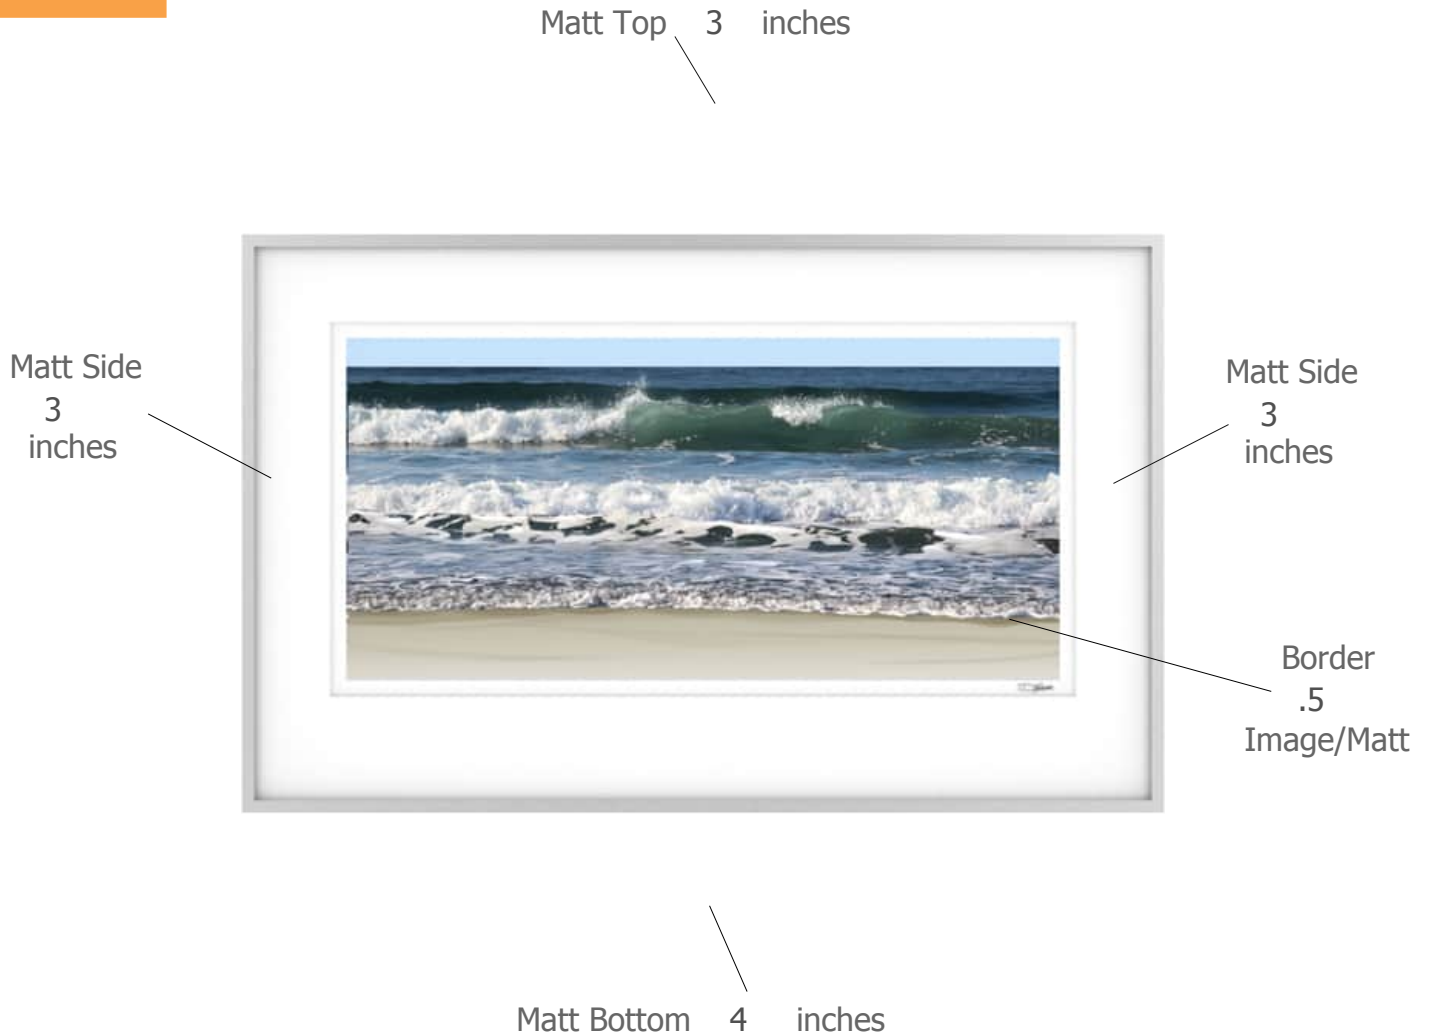

Suggested Framing

Print Title: **Tofino Wave Series 6**

Molding Profile: German Silver- Nielsen 117-14

Matt Color: Whitecap - Larson Juhl - #A4803 OR Peterboro
Chalk A72

Frame Size: 20 inches high by 32 inches wide

Print Size: inches high by WEB inches wide