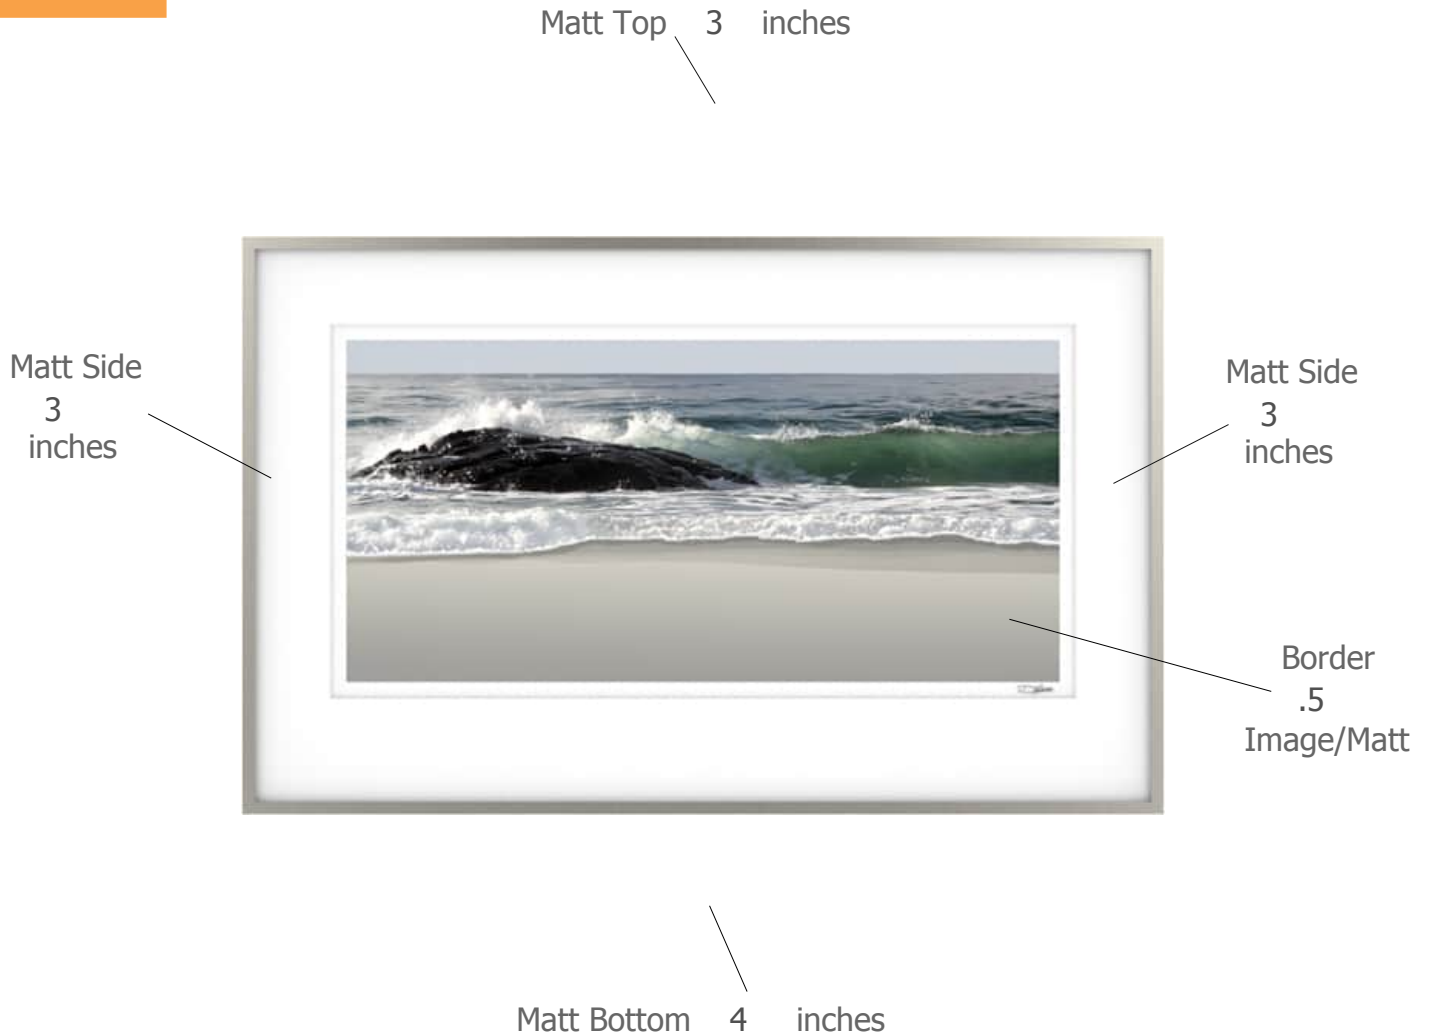

## Suggested Framing

---

Print Title: **Tofino Wave Series 5**

Molding Profile: German Silver- Nielsen 117-14

Matt Color: Whitecap - Larson Juhl - #A4803 OR Peterboro  
Chalk A72

Frame Size: 20 inches high by 32 inches wide

Print Size: 12 inches high by 25 inches wide