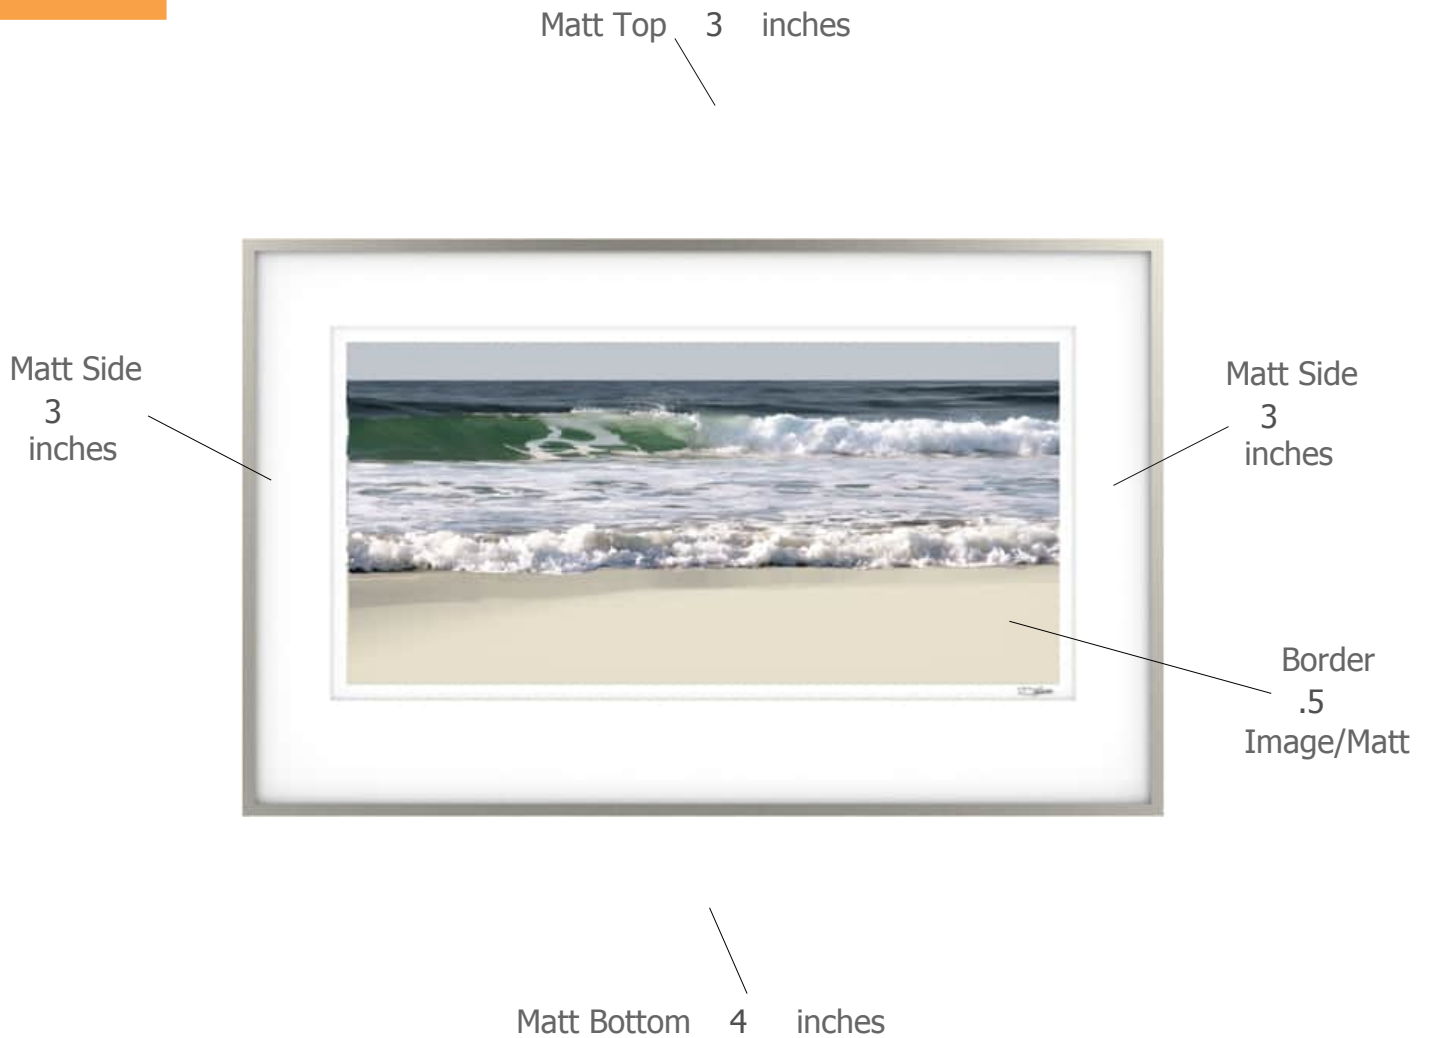

Suggested Framing

Print Title: **Tofino Wave Series 4**

Molding Profile: German Silver- Nielsen 117-14

Matt Color: Whitecap - Larson Juhl - #A4803 OR Peterboro
Chalk A72

Frame Size: 20 inches high by 32 inches wide

Print Size: 12 inches high by 25 inches wide