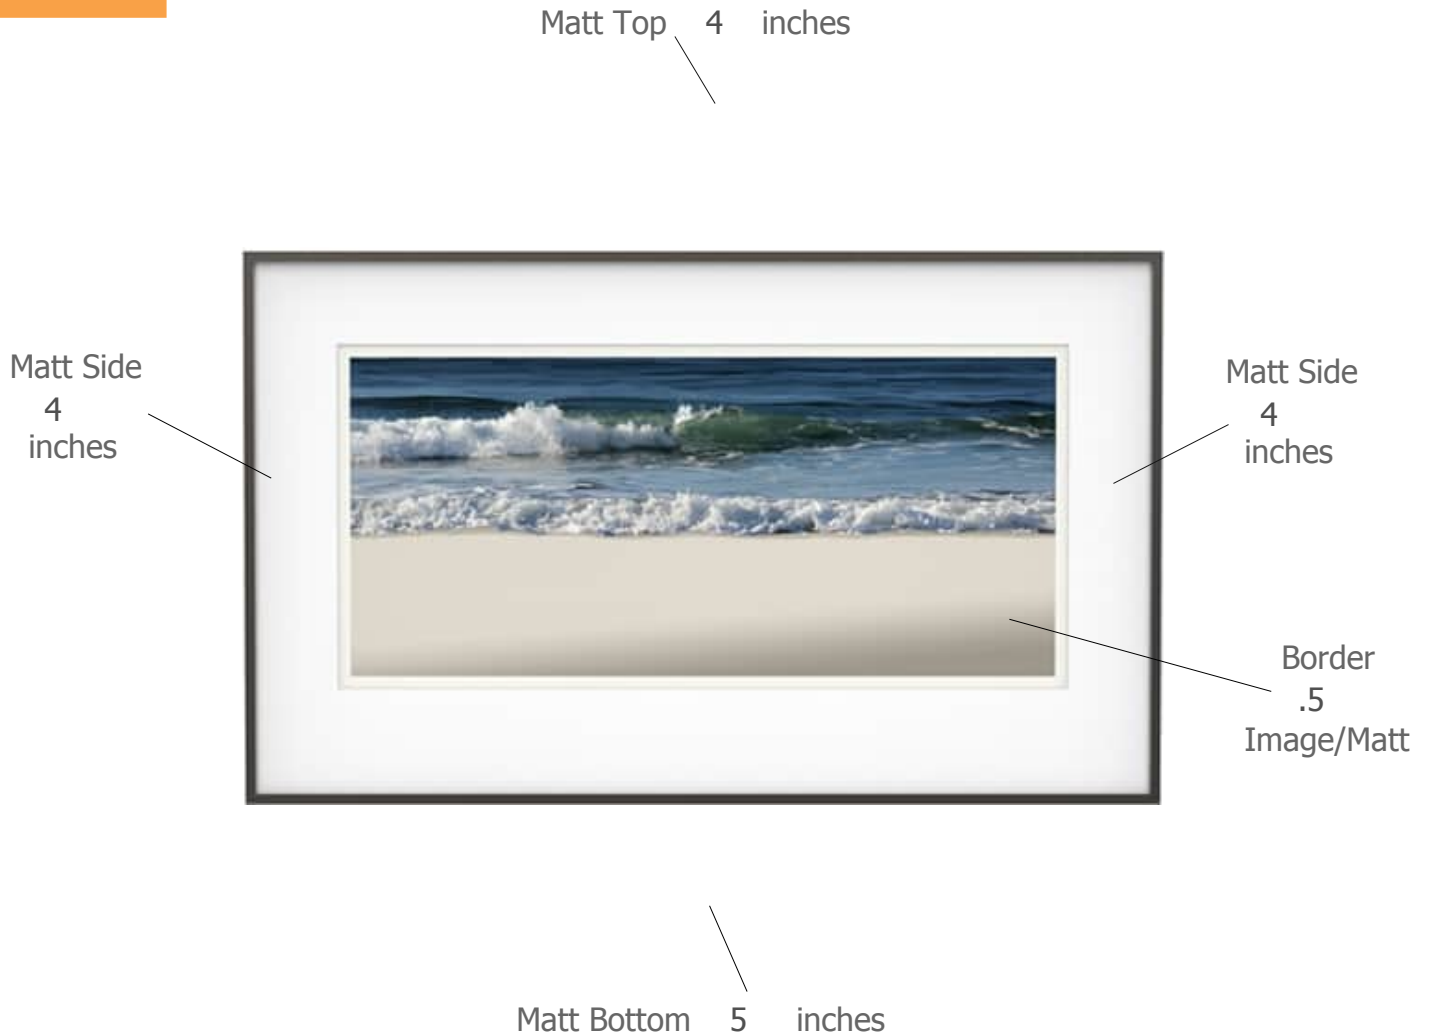

# Suggested Framing

---

Print Title: **Tofino Wave Series 2**

Molding Profile: Dusk - Nielsen 117-164

Matt Color: Whitecap - Larson Juhl - #A4803 OR Peterboro  
Chalk A72

Frame Size: 24 inches high by 40 inches wide

Print Size: 14 inches high by 31 inches wide