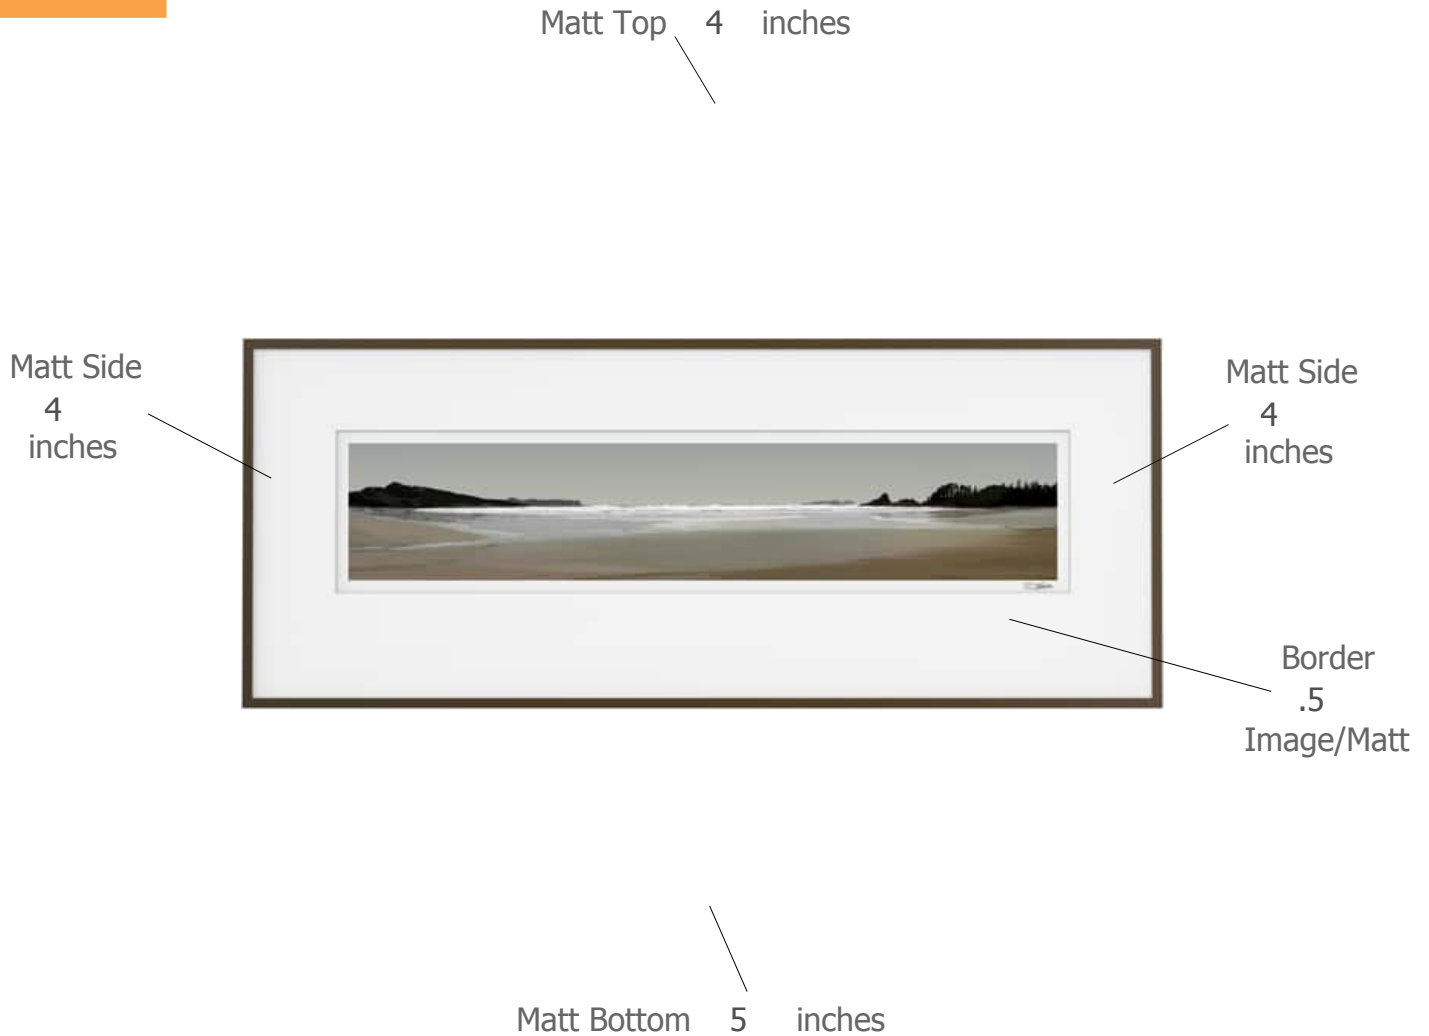

## Suggested Framing

---

Print Title: **Evening Falls On Cox Bay**

Molding Profile:

Matt Color: Whitecap - Larson Juhl - #A4803 OR Peterboro  
Chalk A72

Frame Size: 16 inches high by 40 inches wide

Print Size: 6 inches high by 31 inches wide