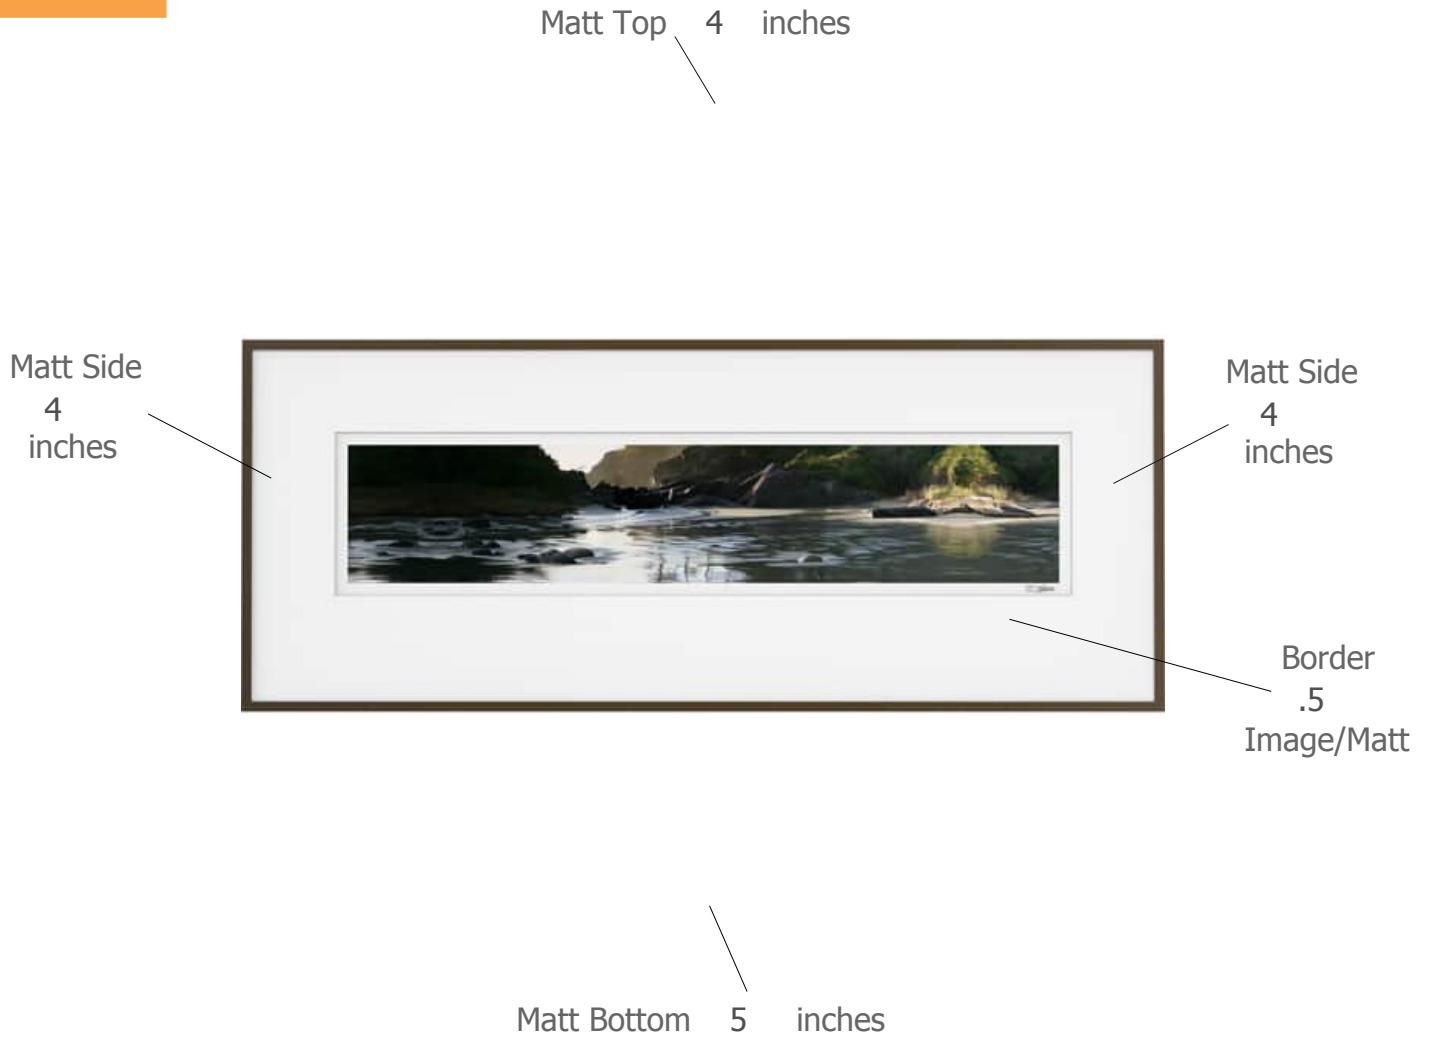

# Suggested Framing

---

Print Title: **Cox Bay Tofino**

Molding Profile:

Matt Color: Whitecap - Larson Juhl - #A4803 OR Peterboro Chalk A72

Frame Size: 16 inches high by 40 inches wide

Print Size: 6 inches high by 31 inches wide