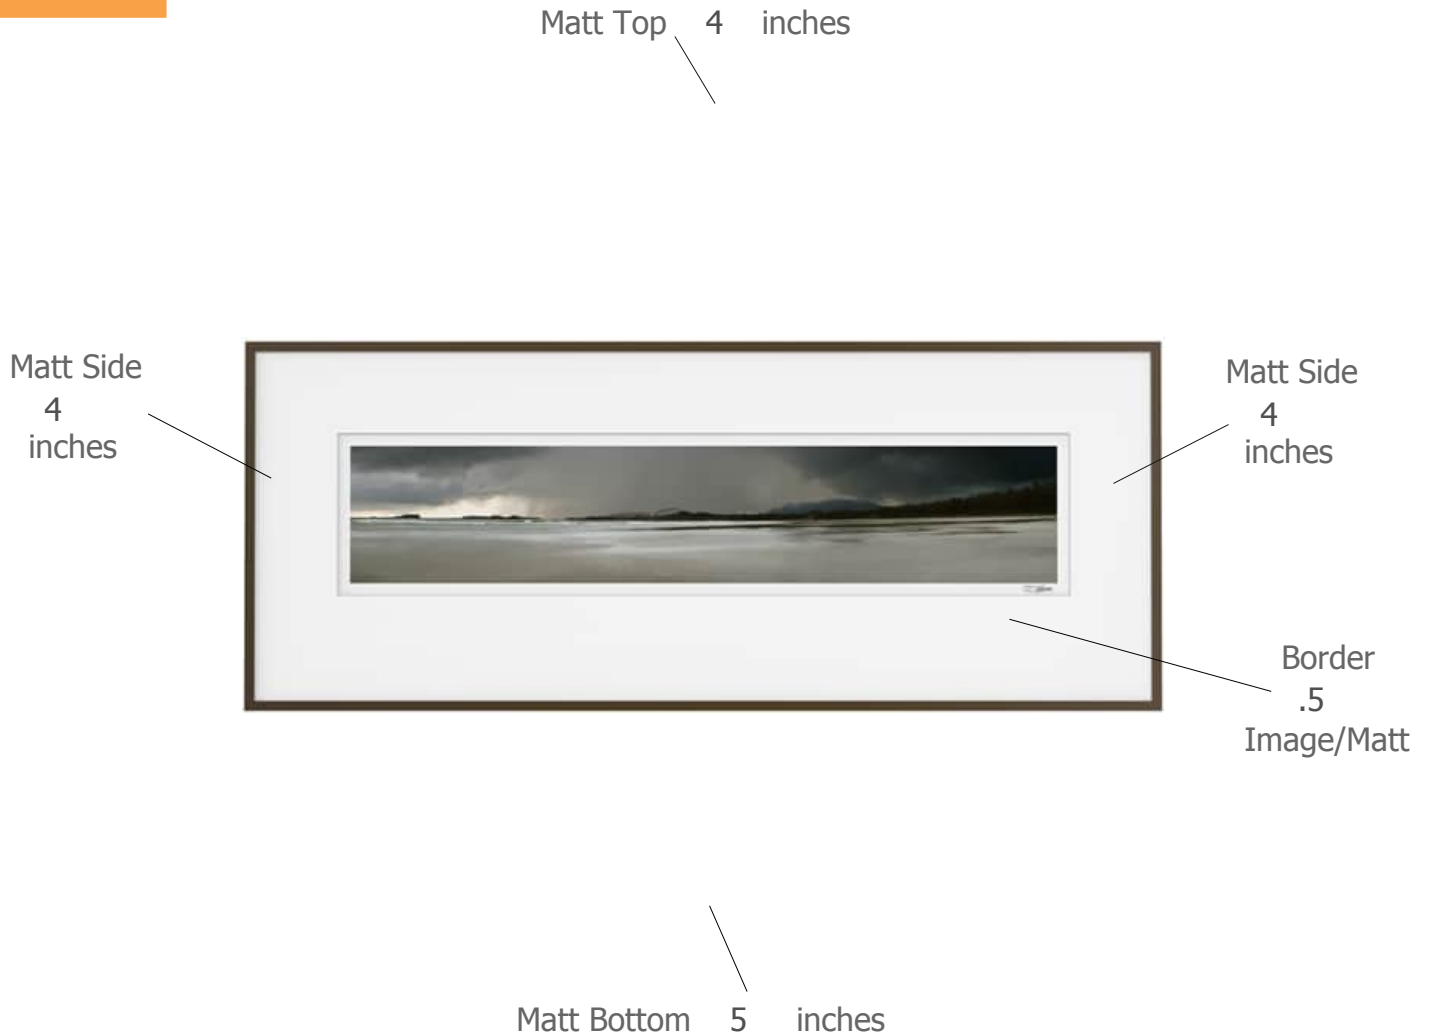

Suggested Framing

Print Title: **Cox Bay Storm Season**

Molding Profile:

Matt Color: Whitecap - Larson Juhl - #A4803 OR Peterboro
Chalk A72

Frame Size: 16 inches high by 40 inches wide

Print Size: 6 inches high by 31 inches wide