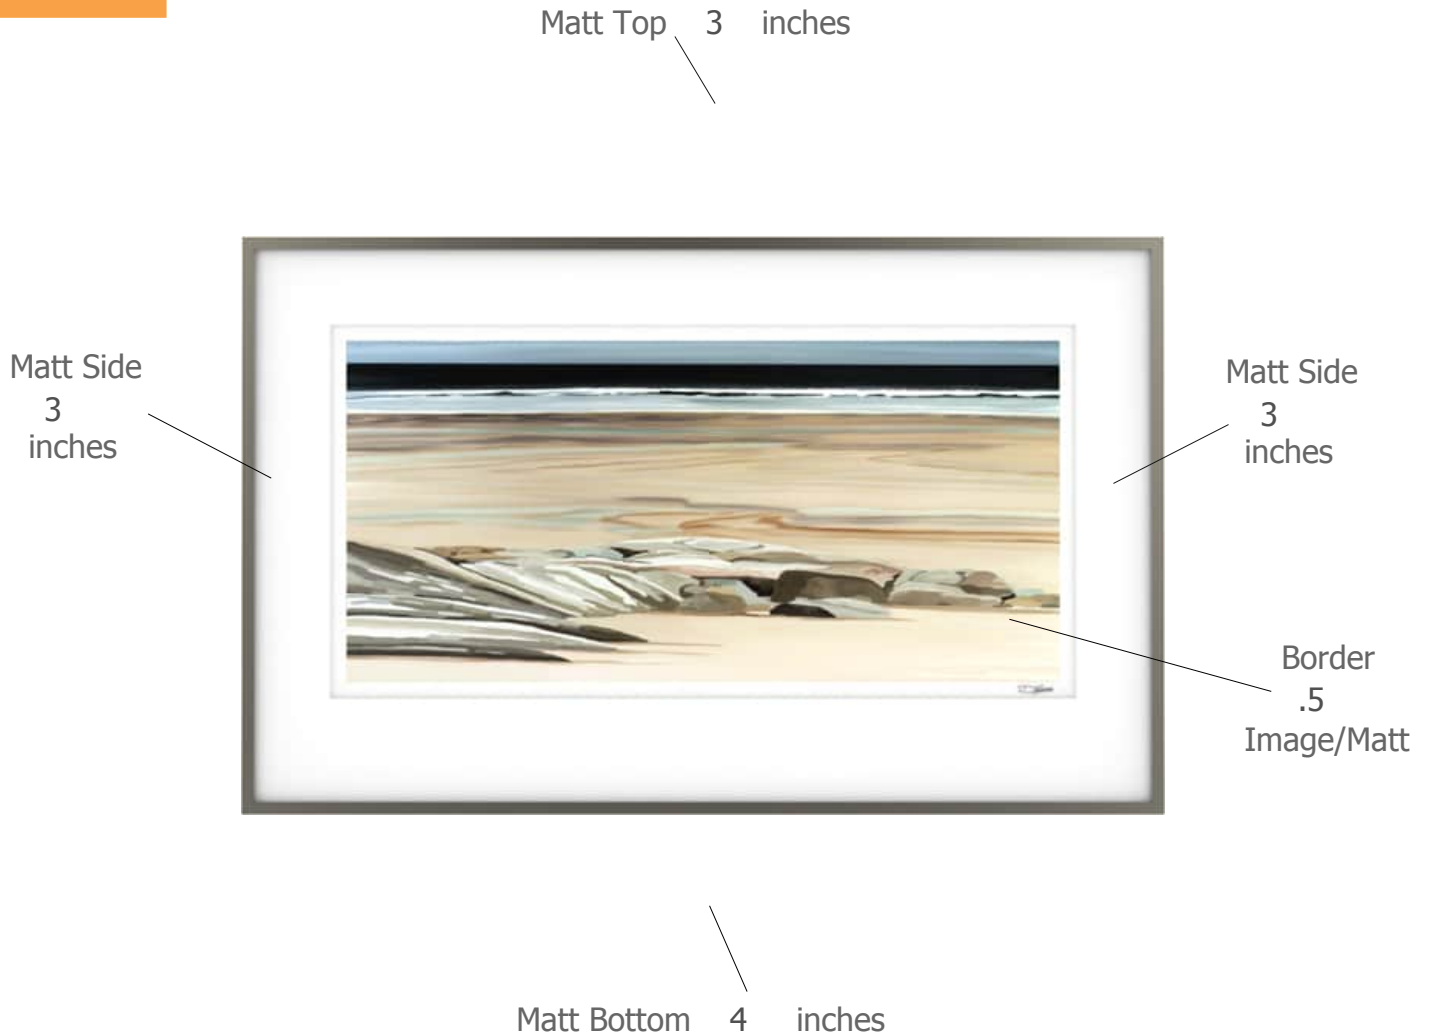

Suggested Framing

Print Title: **Wingaersheek Series1**

Molding Profile: German Silver- Nielsen 117-14

Matt Color: Whitecap - Larson Juhl - #A4803 OR Peterboro
Chalk A72

Frame Size: 20 inches high by 32 inches wide

Print Size: 12 inches high by 25 inches wide