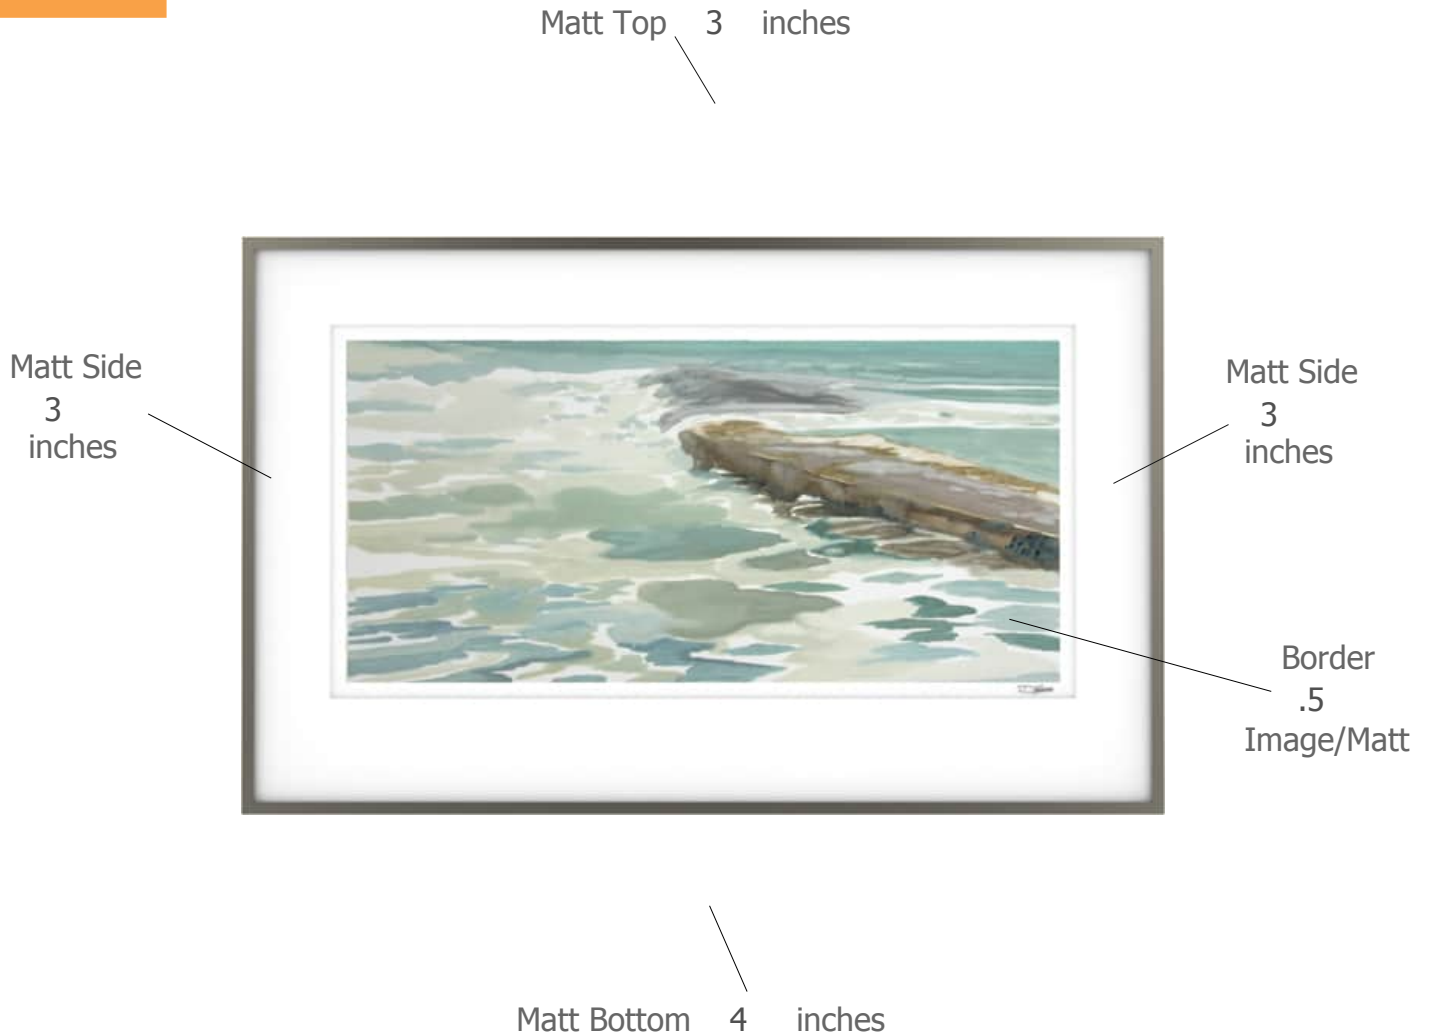

Suggested Framing

Print Title: **The Rolling Sea**

Molding Profile: German Silver- Nielsen 117-14

Matt Color: Whitecap - Larson Juhl - #A4803 OR Peterboro
Chalk A72

Frame Size: 20 inches high by 32 inches wide

Print Size: 12 inches high by 25 inches wide