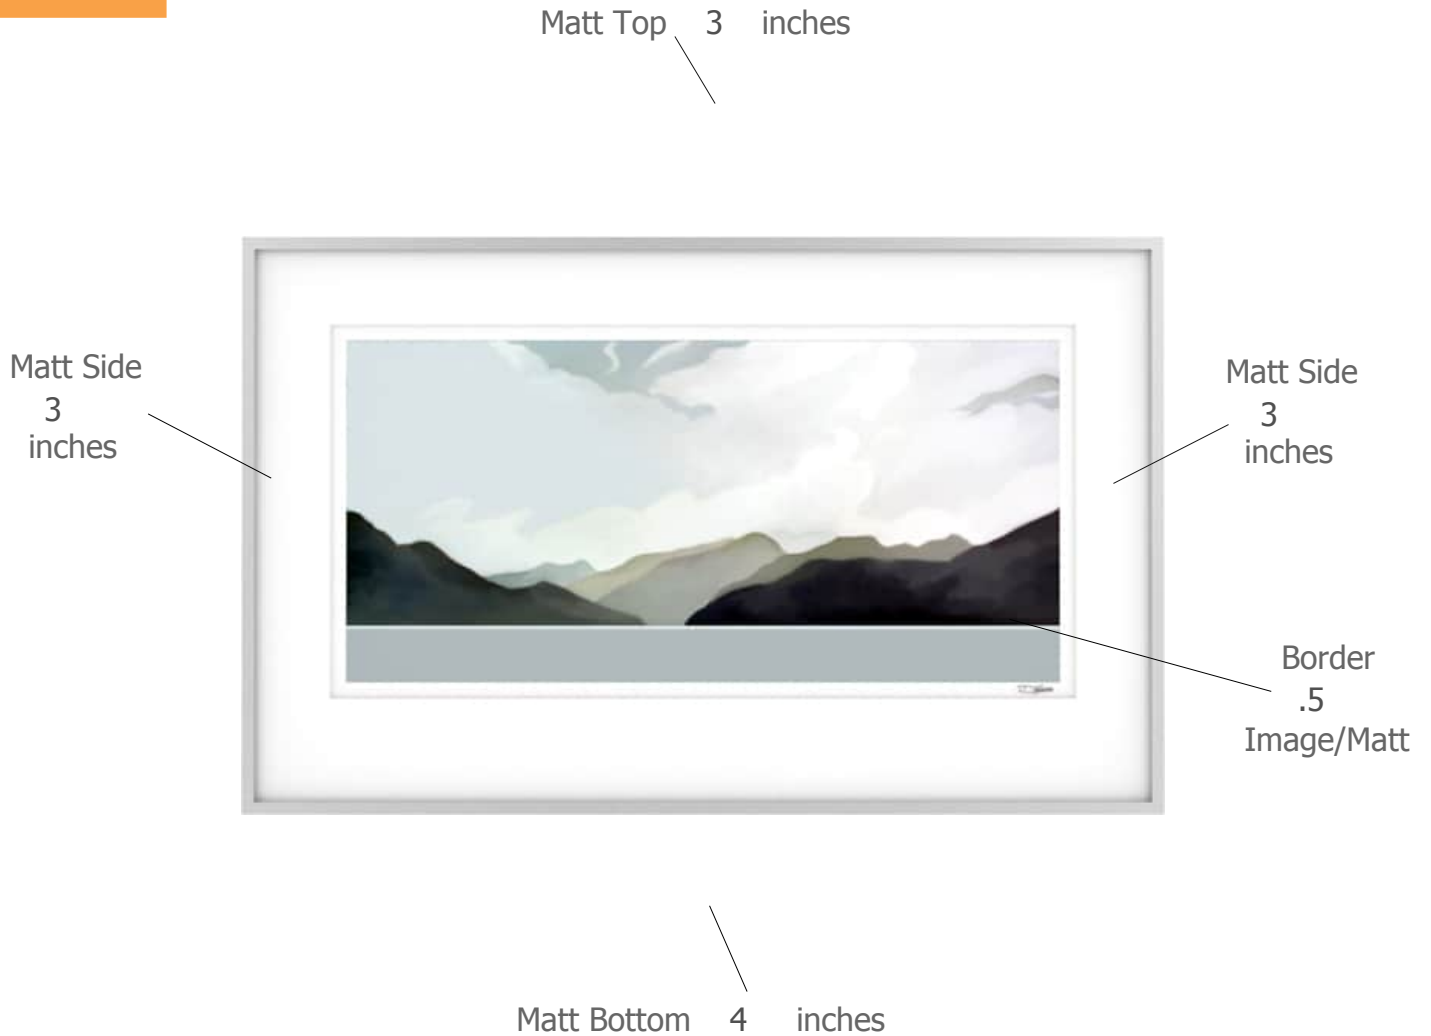

# Suggested Framing

---

Print Title: **The Howe Sound**

Molding Profile: Frosted Silver- Nielsen 117-02

Matt Color: Whitecap - Larson Juhl - #A4803 OR Peterboro  
Chalk A72

Frame Size: 20 inches high by 32 inches wide

Print Size: 12 inches high by 25 inches wide