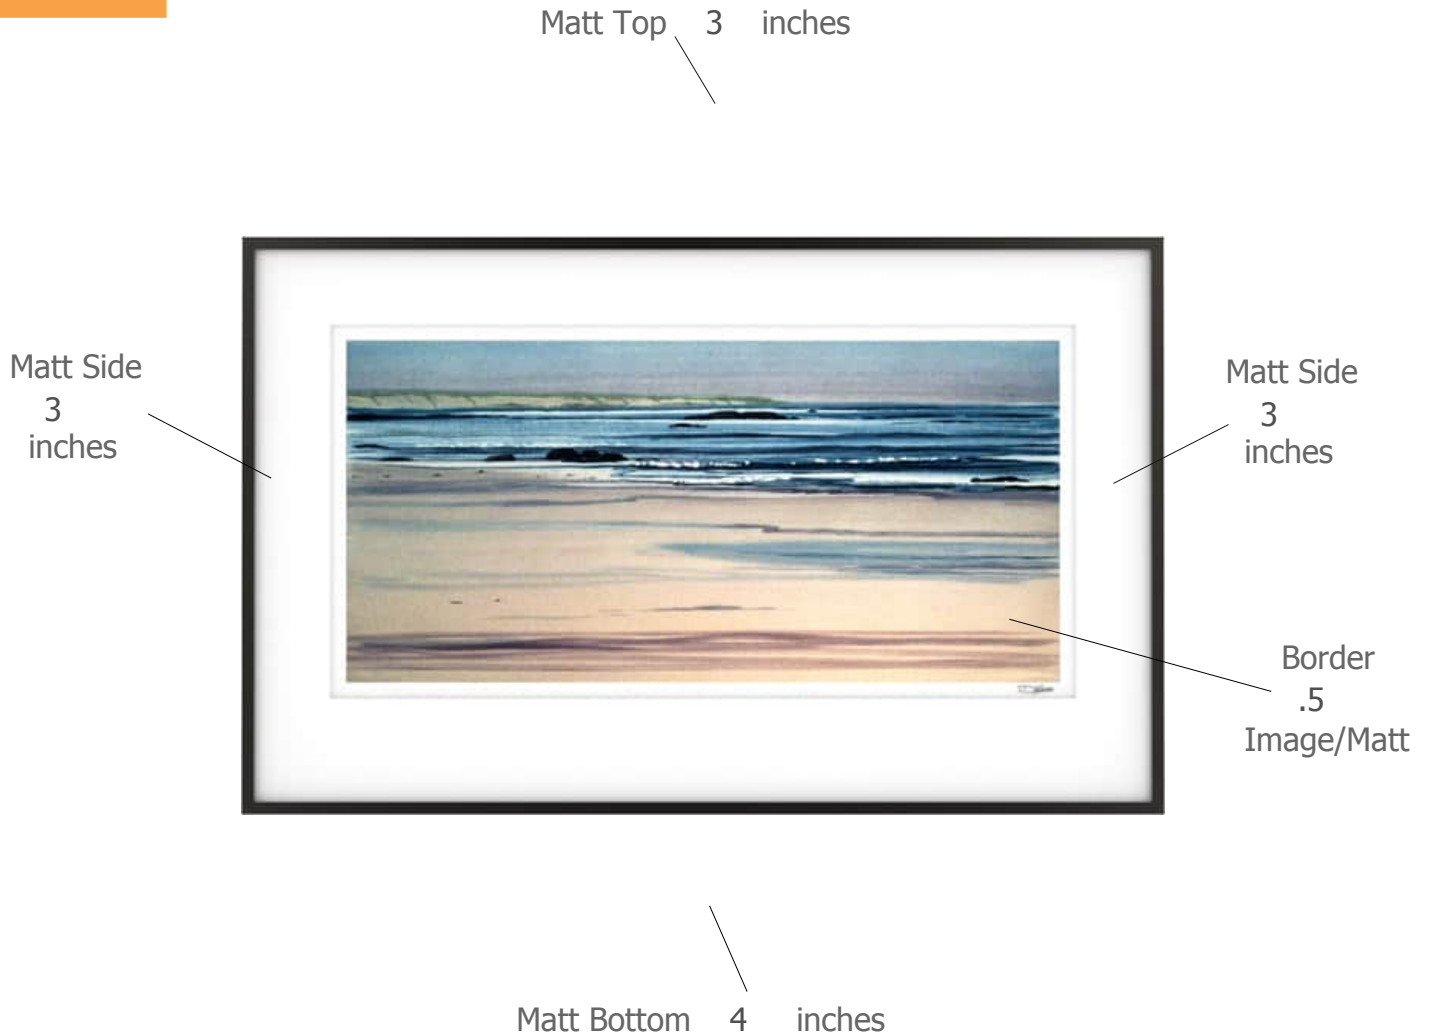

Suggested Framing

Print Title: **Sweeping The Sandy Shore**

Molding Profile: Dusk - Nielsen 117-164

Matt Color: Whitecap - Larson Juhl - #A4803 OR Peterboro
Chalk A72

Frame Size: 20 inches high by 32 inches wide

Print Size: 12 inches high by 25 inches wide