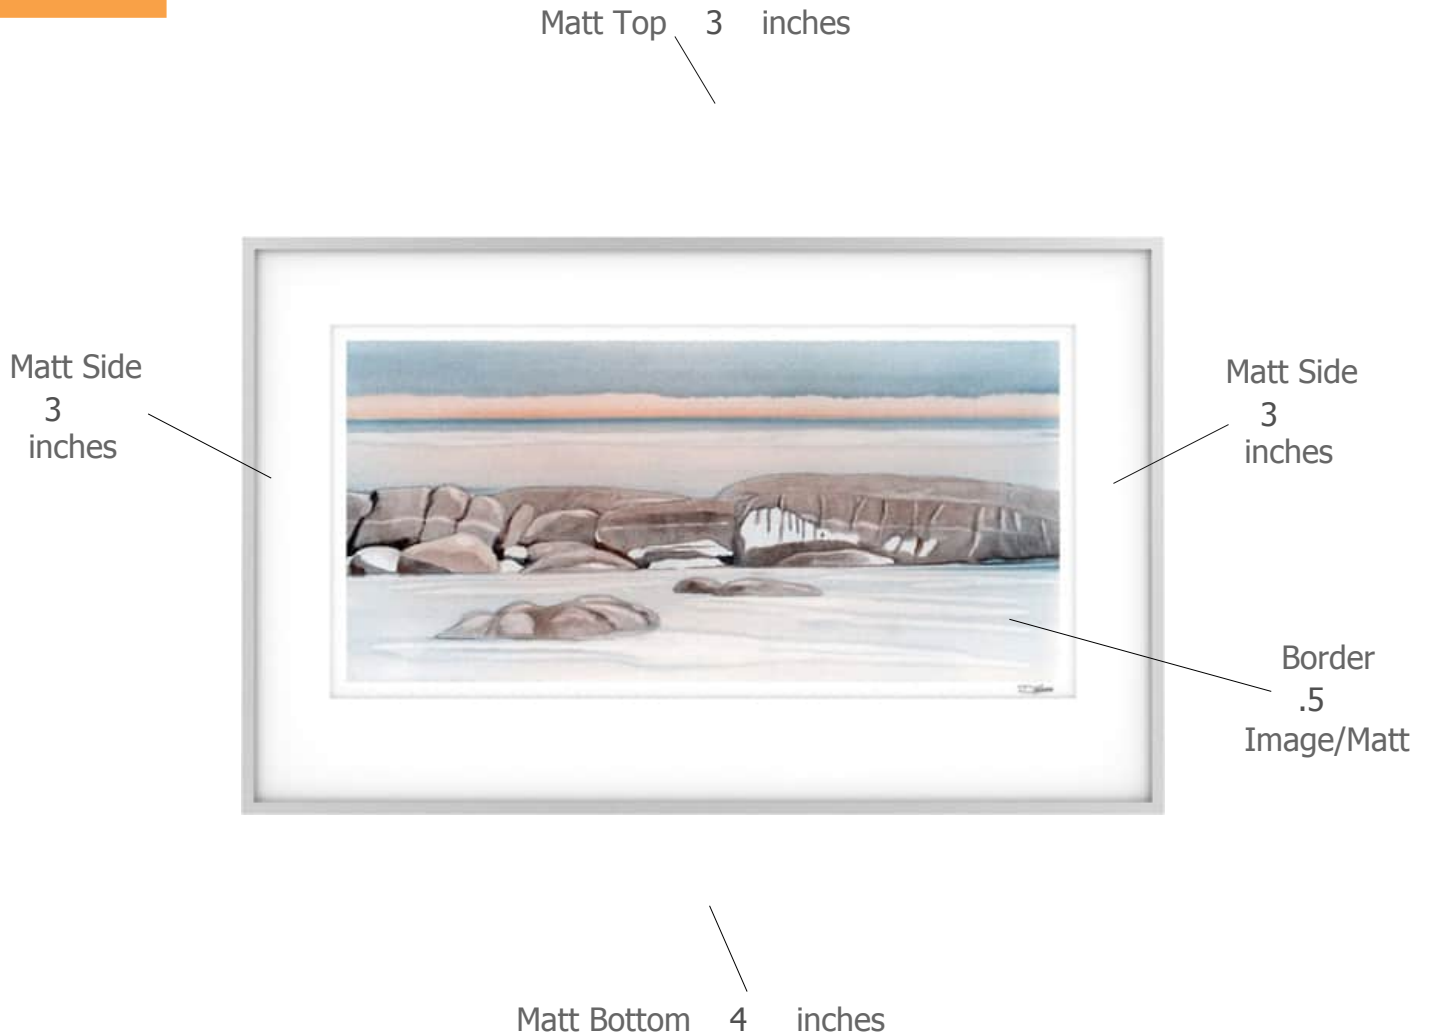

Suggested Framing

Print Title: **Storm Out On The Sea**

Molding Profile: Frosted Silver- Nielsen 117-02

Matt Color: Whitecap - Larson Juhl - #A4803 OR Peterboro
Chalk A72

Frame Size: 20 inches high by 32 inches wide

Print Size: 12 inches high by 25 inches wide