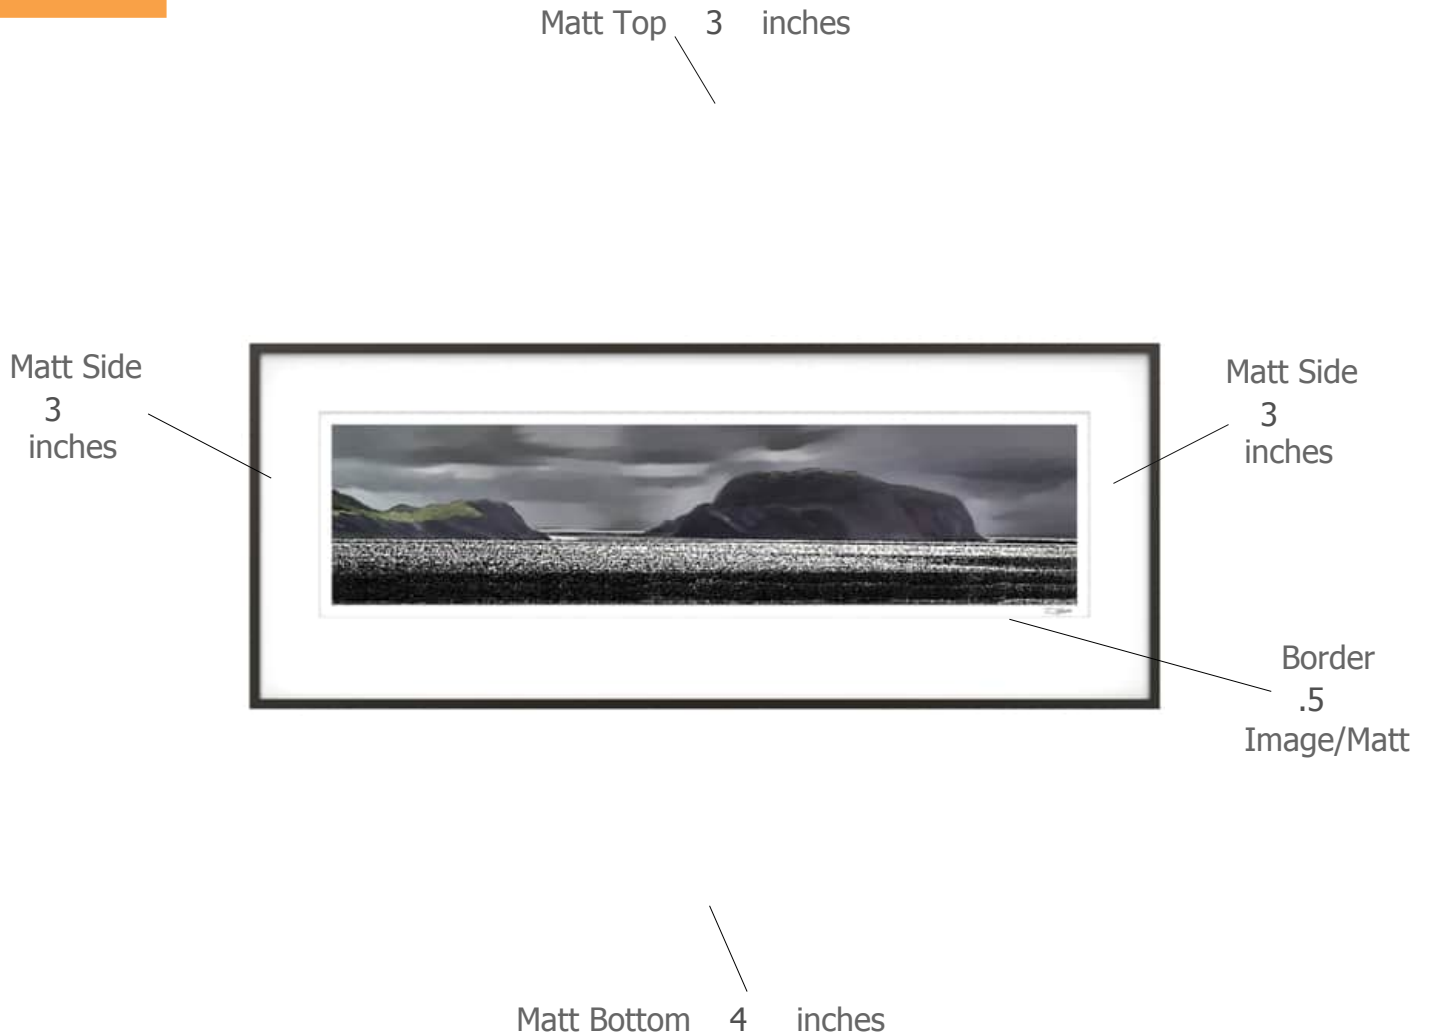

Suggested Framing

Print Title: **Ships Cove Sleeping Giant**

Molding Profile:

Matt Color: Whitecap - Larson Juhl - #A4803 OR Peterboro
Chalk A72

Frame Size: 16 inches high by 40 inches wide

Print Size: 8 inches high by 33 inches wide