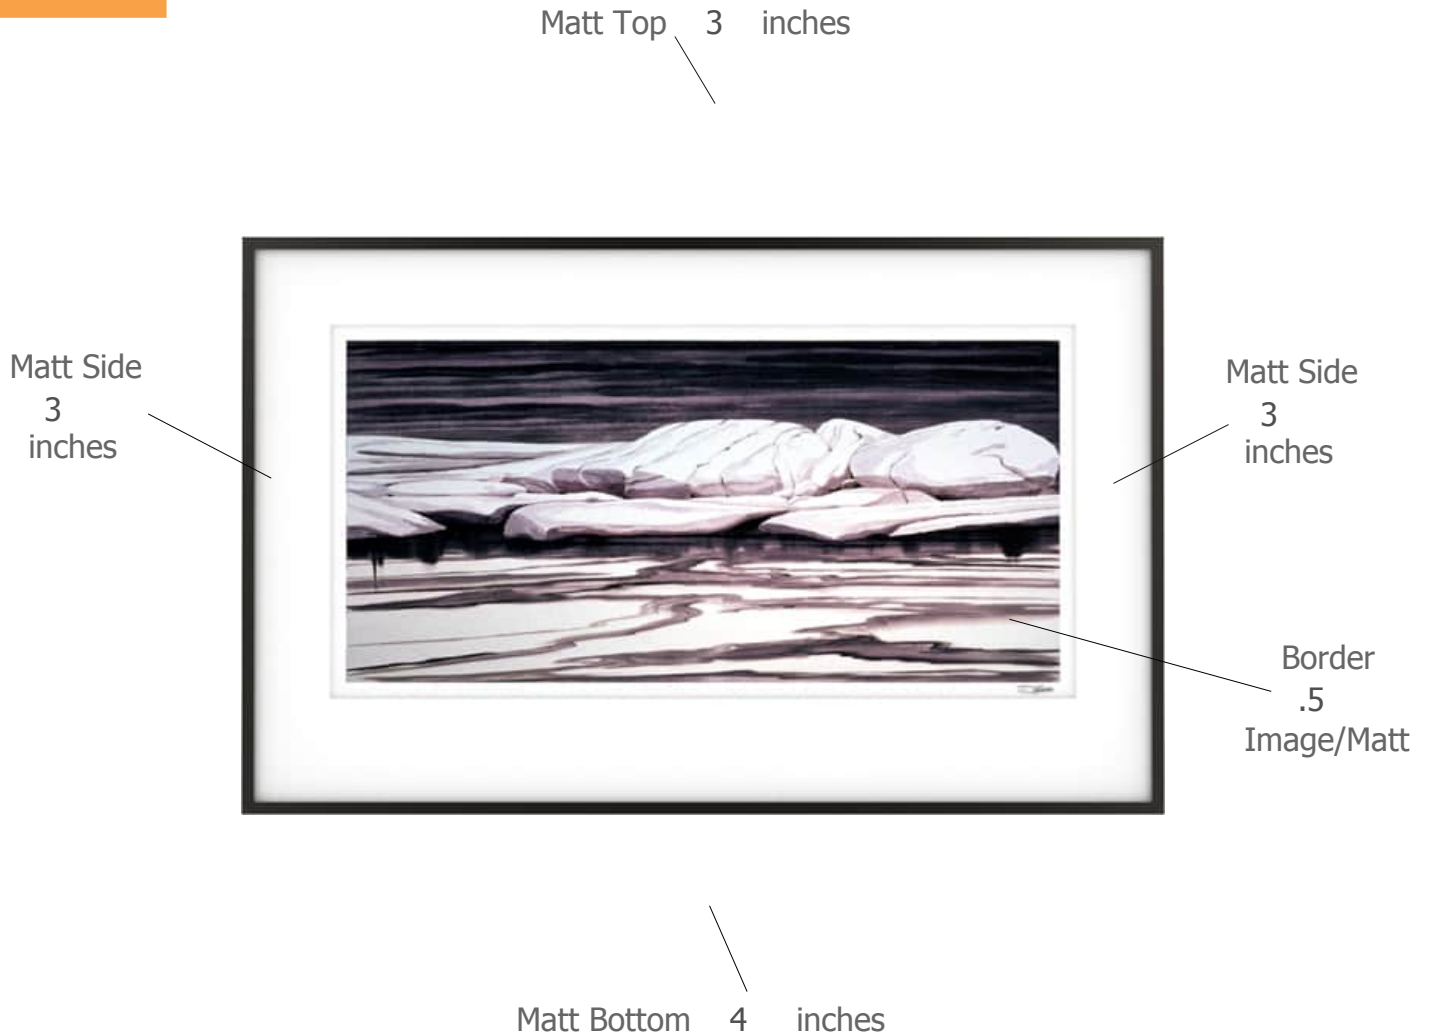

Suggested Framing

Print Title: **Rock Scape**

Molding Profile: Dusk - Nielsen 117-164

Matt Color: Whitecap - Larson Juhl - #A4803 OR Peterboro
Chalk A72

Frame Size: 20 inches high by 32 inches wide

Print Size: 12 inches high by 25 inches wide