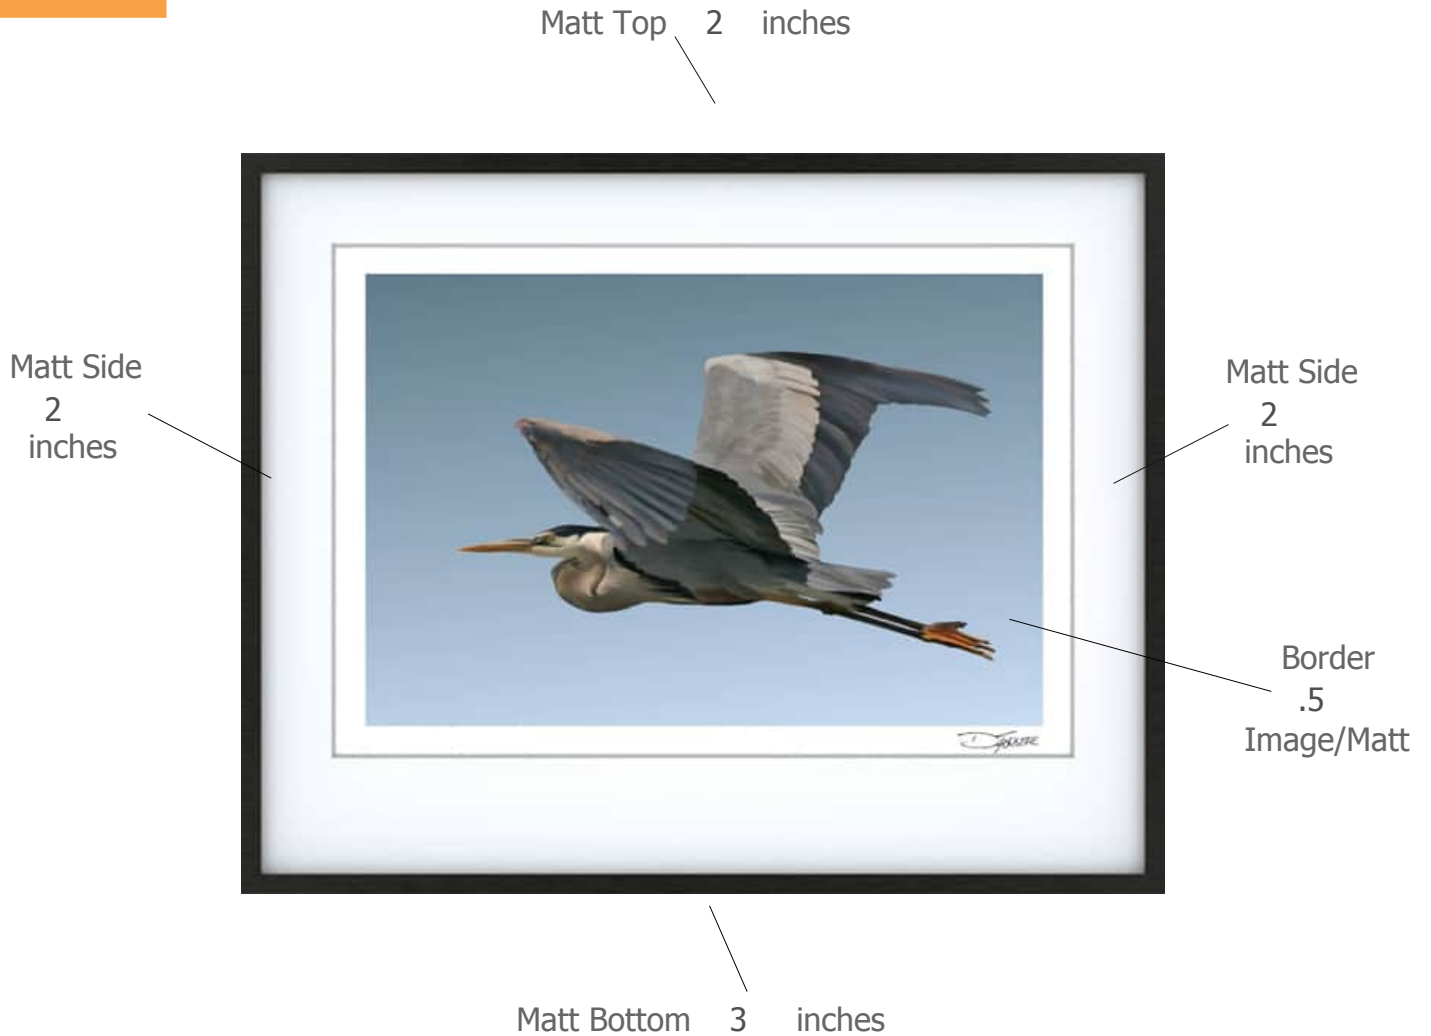

## Suggested Framing

---

Print Title: **Mr Blue**

Molding Profile: Dusk - Nielsen 117-164

Matt Color: Whitecap - Larson Juhl - #A4803 OR Peterboro  
Chalk A72

Frame Size: 16 inches high by 20 inches wide

Print Size: 10 inches high by 15 inches wide