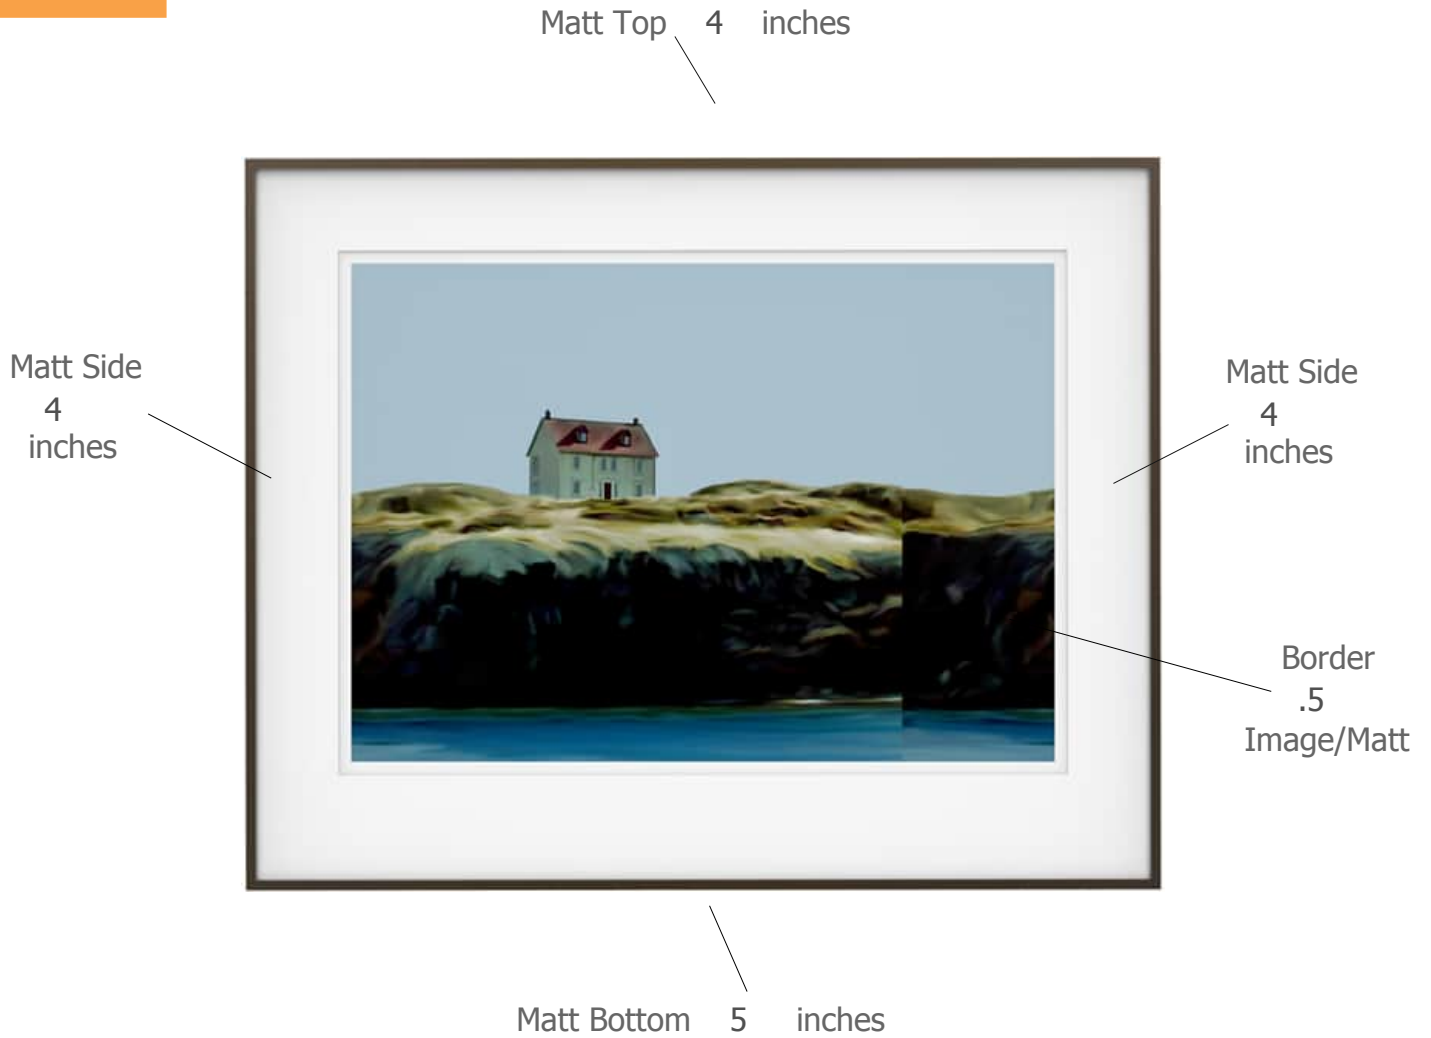

# Suggested Framing

---

Print Title: **House At Trinity**

Molding Profile:

Matt Color: Whitecap - Larson Juhl - #A4803 OR Peterboro Chalk A72

Frame Size: 32 inches high by 40 inches wide

Print Size: 22 inches high by 31 inches wide