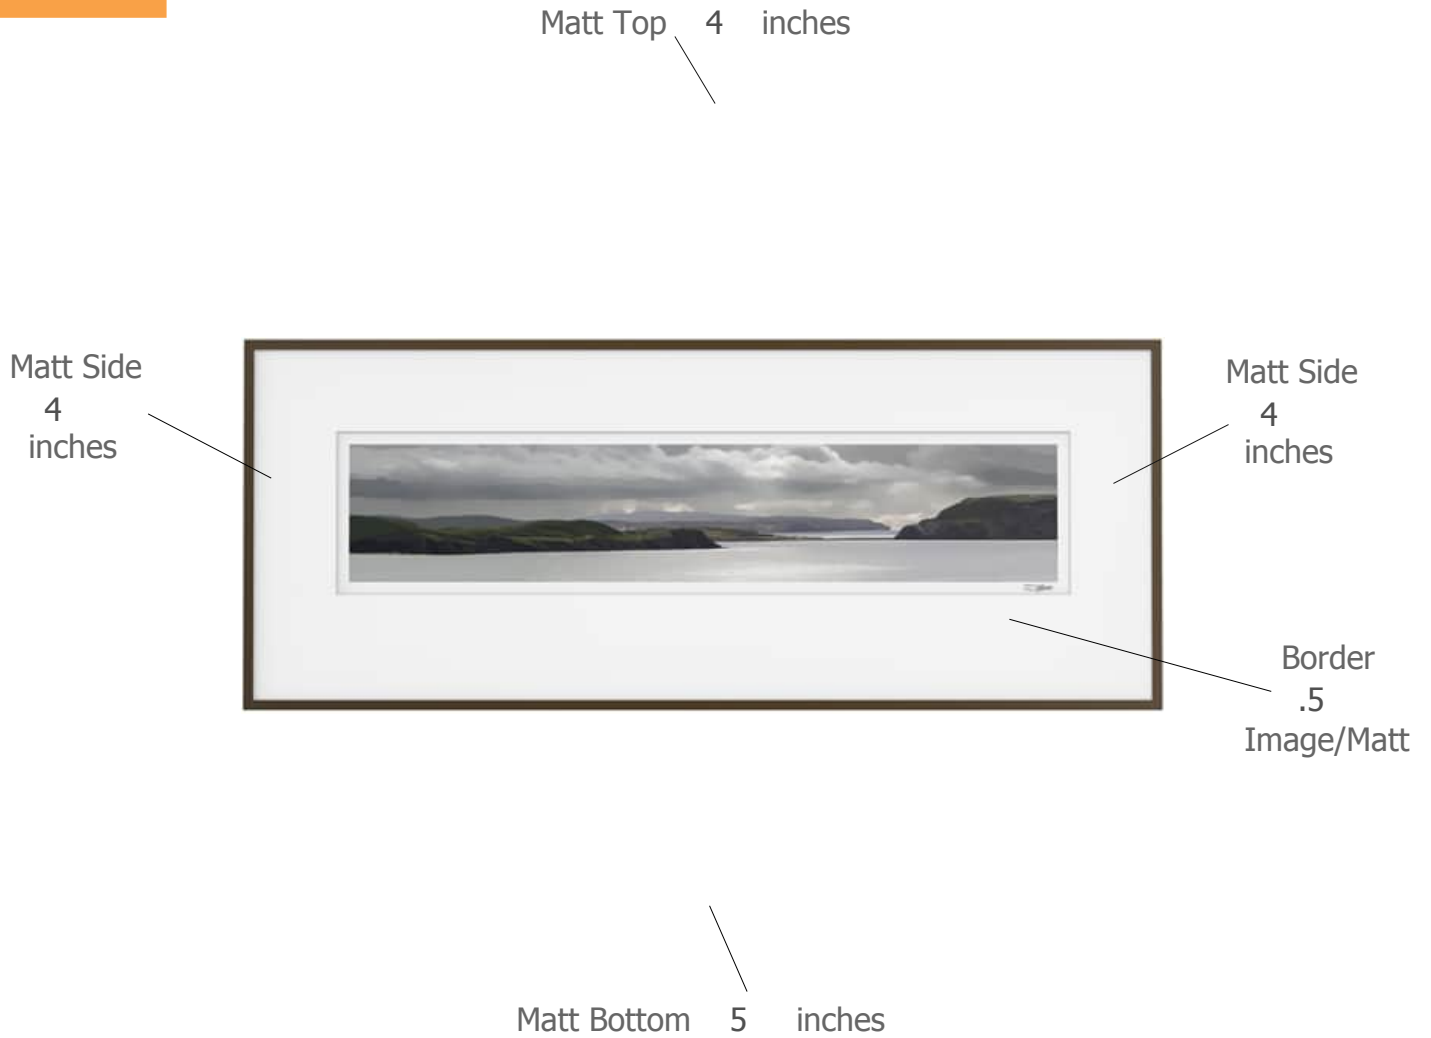

Suggested Framing

Print Title: **Hering Cove Newfoundland**

Molding Profile:

Matt Color: Whitecap - Larson Juhl - #A4803 OR Peterboro Chalk A72

Frame Size: 16 inches high by 40 inches wide

Print Size: 6 inches high by 31 inches wide