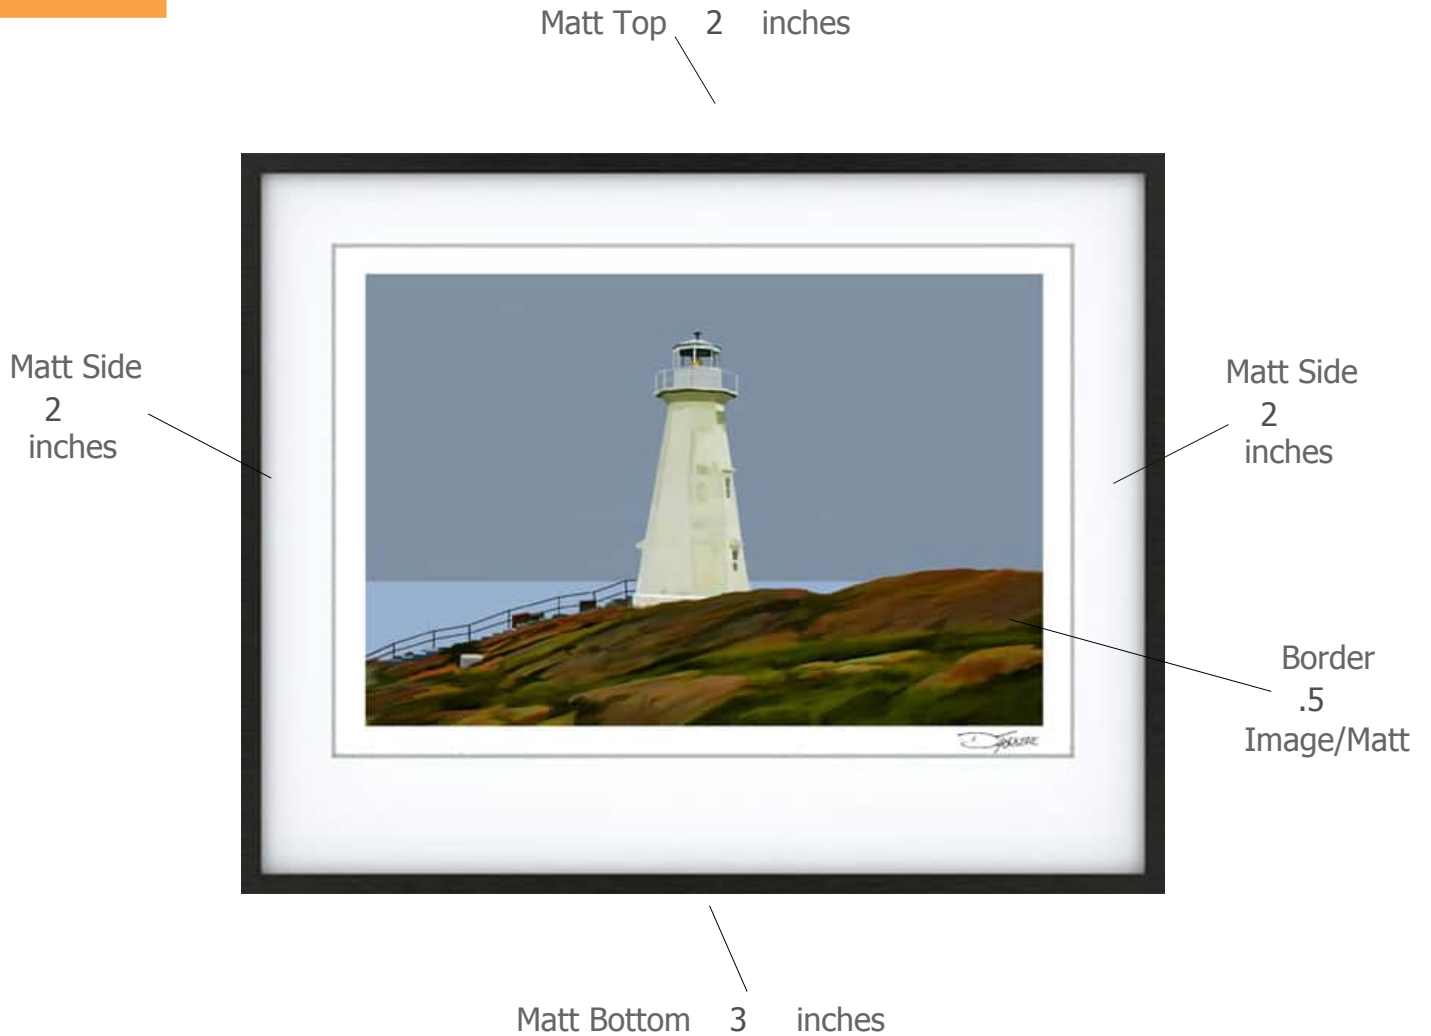

## Suggested Framing

Print Title: **Cape Spear Light**

Molding Profile: Dusk - Nielsen 117-164

Matt Color: Whitecap - Larson Juhl - #A4803 OR Peterboro  
Chalk A72

Frame Size: 16 inches high by 20 inches wide

Print Size: 10 inches high by 15 inches wide