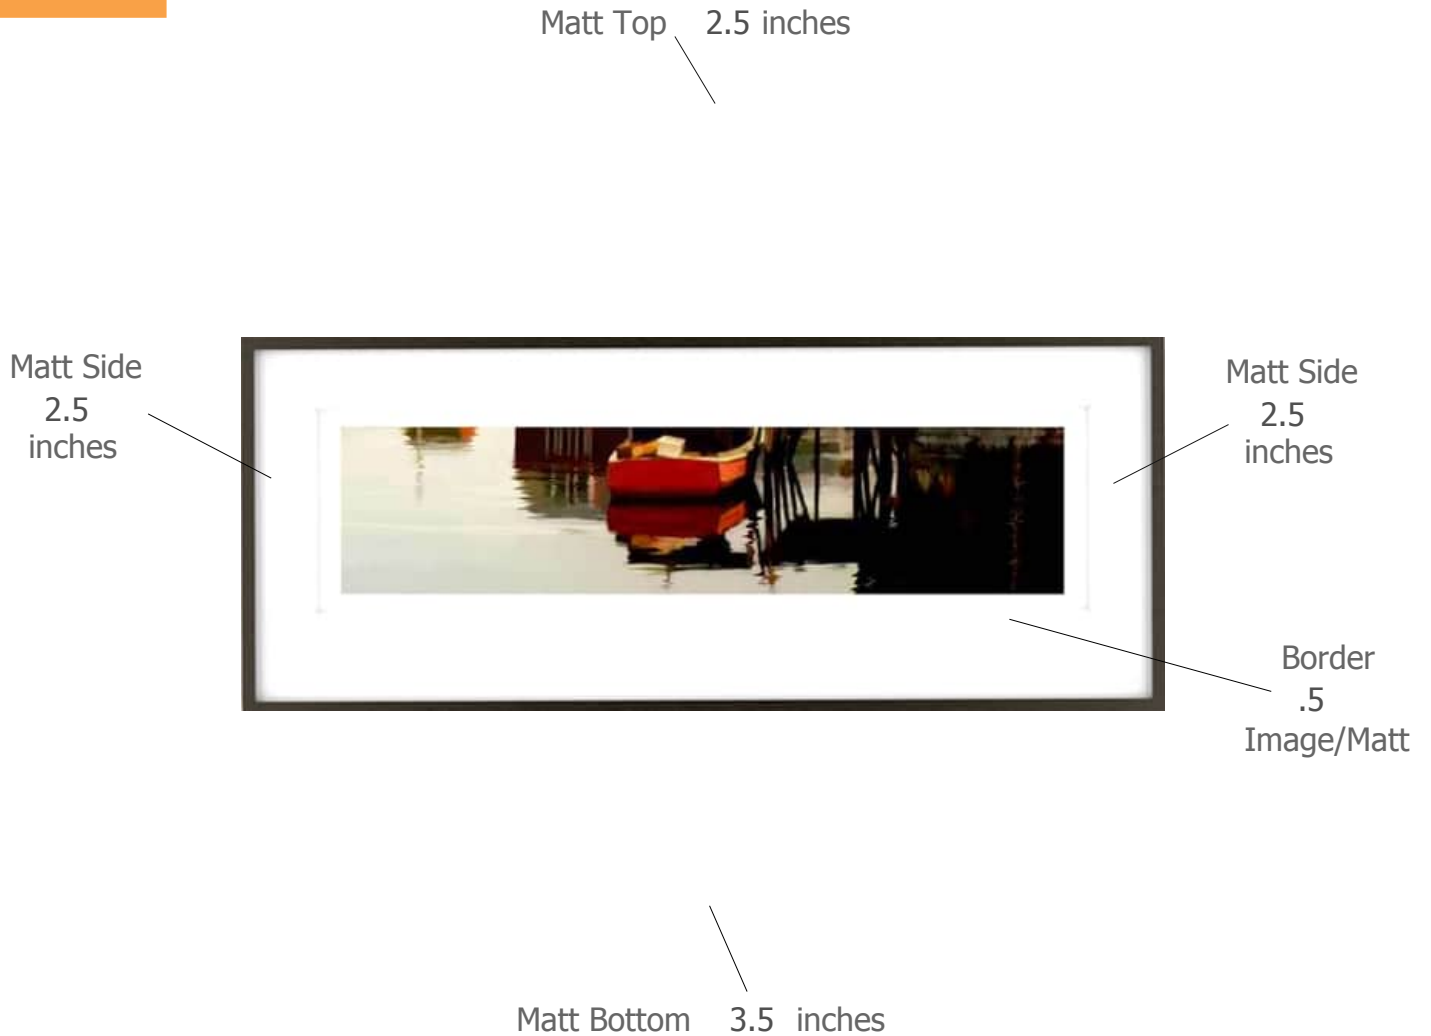

Suggested Framing

Print Title: **At The Dock**

Molding Profile:

Matt Color: Whitecap - Larson Juhl - #A4803 OR Peterboro
Chalk A72

Frame Size: 13 inches high by 32 inches wide

Print Size: 6 inches high by 26 inches wide