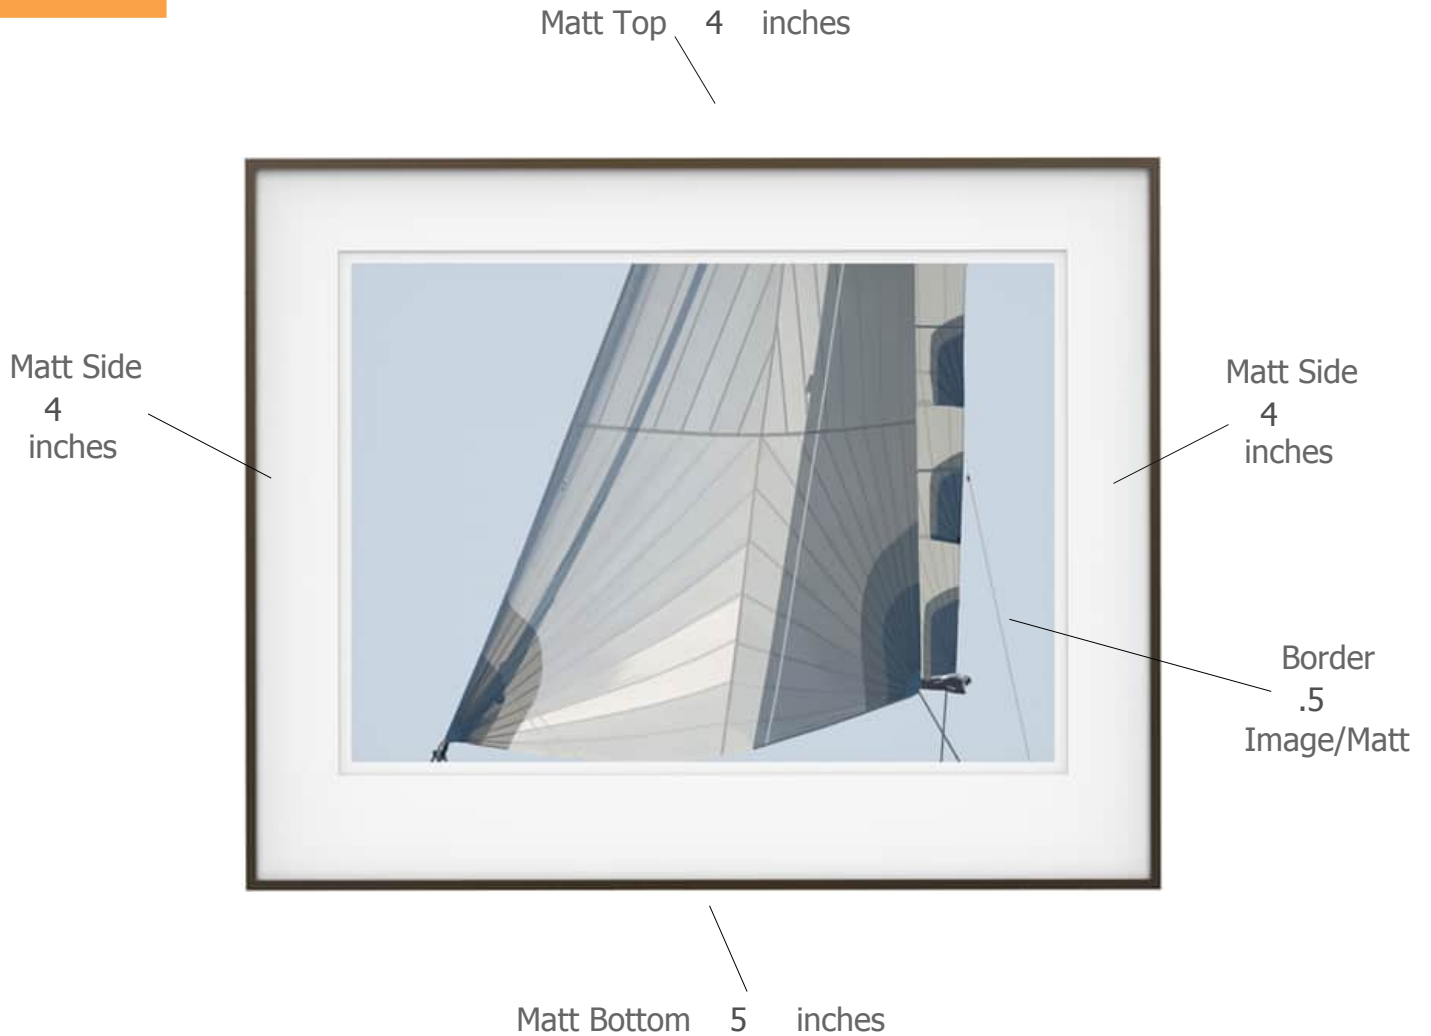

Suggested Framing

Print Title: **Race Week Series E**

Molding Profile: Dusk - Nielsen 117-164

Matt Color: Whitecap - Larson Juhl - #A4803 OR Peterboro
Chalk A72

Frame Size: 32 inches high by 40 inches wide

Print Size: 22 inches high by 31 inches wide