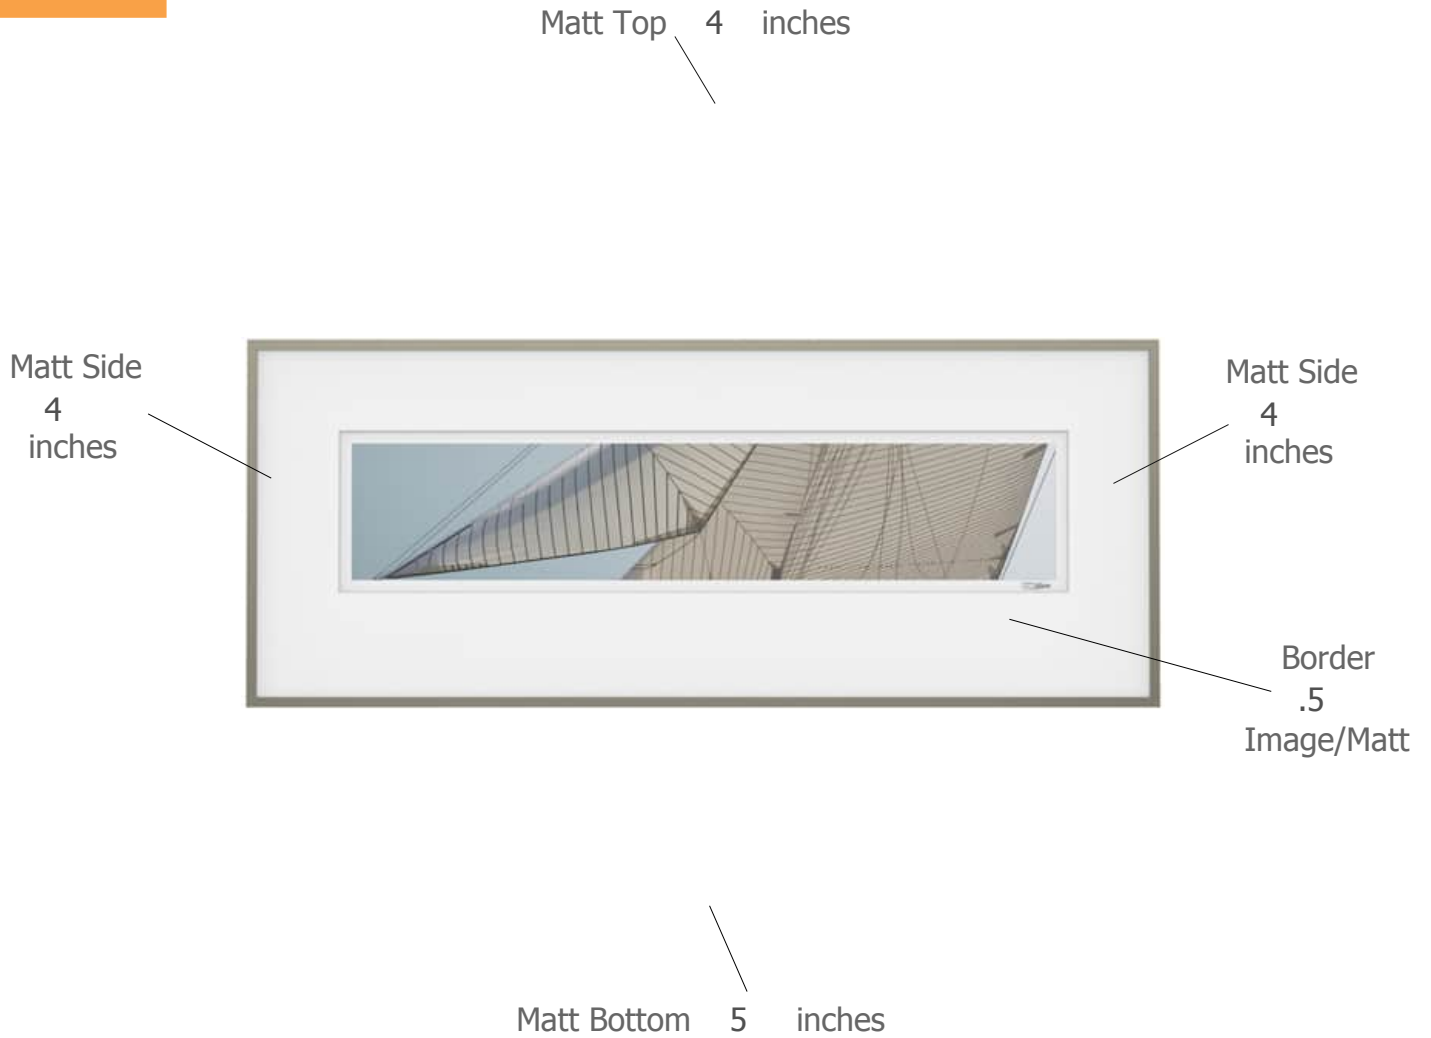

Suggested Framing

Print Title: **Race Week Series D**

Molding Profile: German Silver- Nielsen 117-14

Matt Color: Whitecap - Larson Juhl - #A4803 OR Peterboro Chalk A72

Frame Size: 16 inches high by 40 inches wide

Print Size: 6 inches high by 31 inches wide