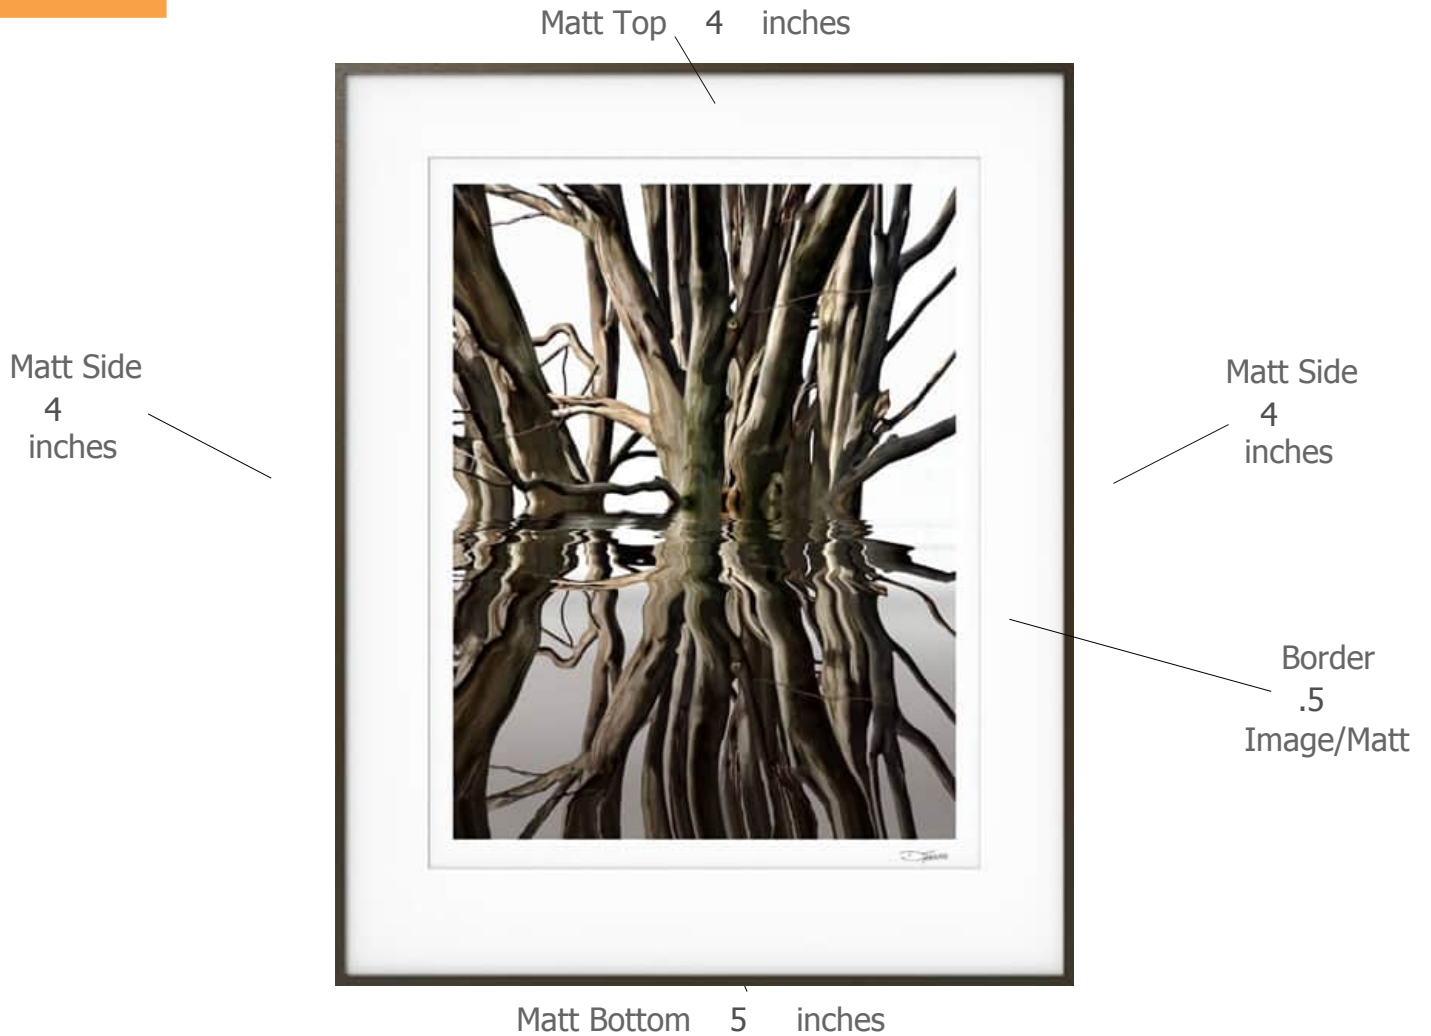

Suggested Framing

Print Title: **Reflection Series A**

Molding Profile:

Matt Color: Whitecap - Larson Juhl - #A4803 OR Peterboro
Chalk A72

Frame Size: 40 inches high by 32 inches wide

Print Size: 30 inches high by 23 inches wide