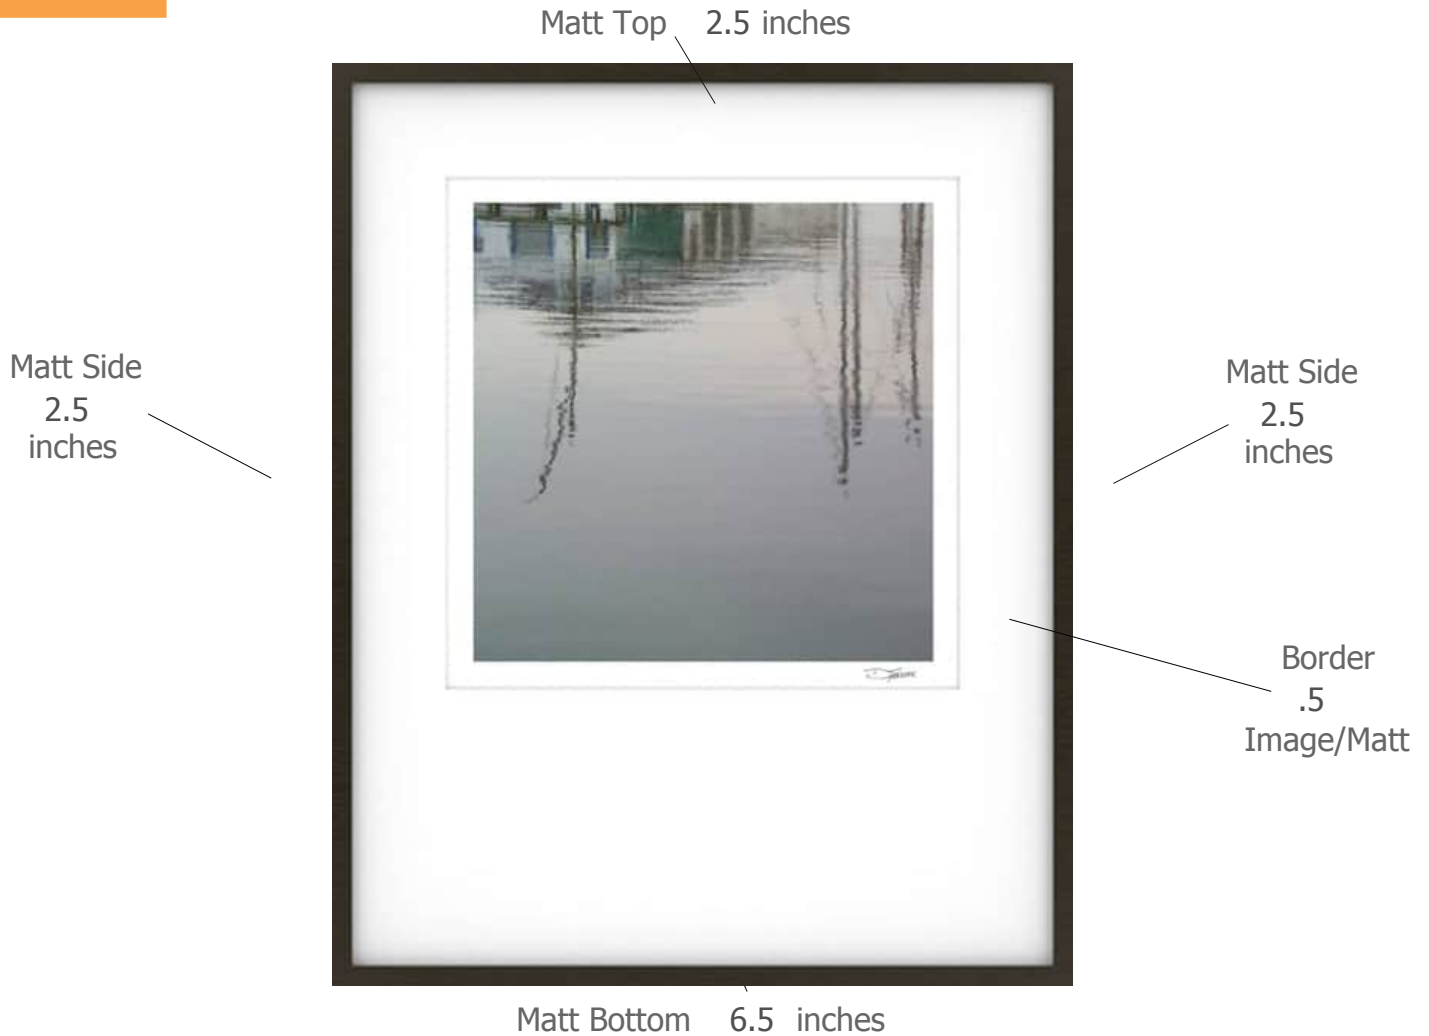

Suggested Framing

Print Title: **Reflection Series 9**

Molding Profile: Dusk - Nielsen 117-164

Matt Color: Whitecap - Larson Juhl - #A4803 OR Peterboro
Chalk A72

Frame Size: 20 inches high by 16 inches wide

Print Size: 10 inches high by 10 inches wide