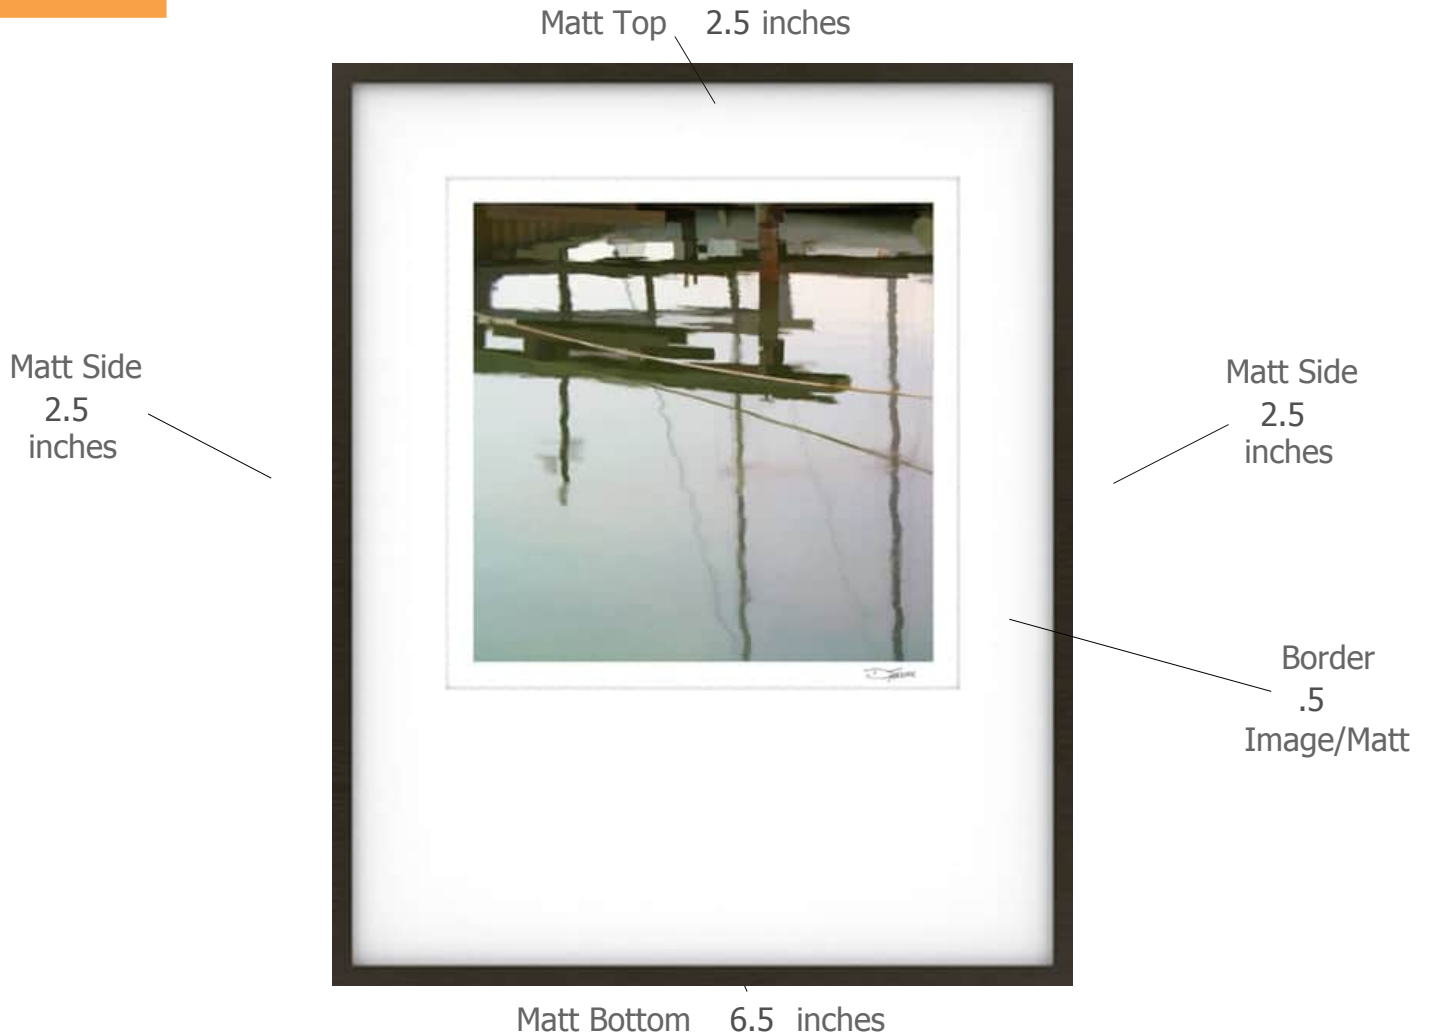

Suggested Framing

Print Title: **Reflection Series 8**

Molding Profile: Dusk - Nielsen 117-164

Matt Color: Whitecap - Larson Juhl - #A4803 OR Peterboro
Chalk A72

Frame Size: 20 inches high by 16 inches wide

Print Size: 10 inches high by 10 inches wide