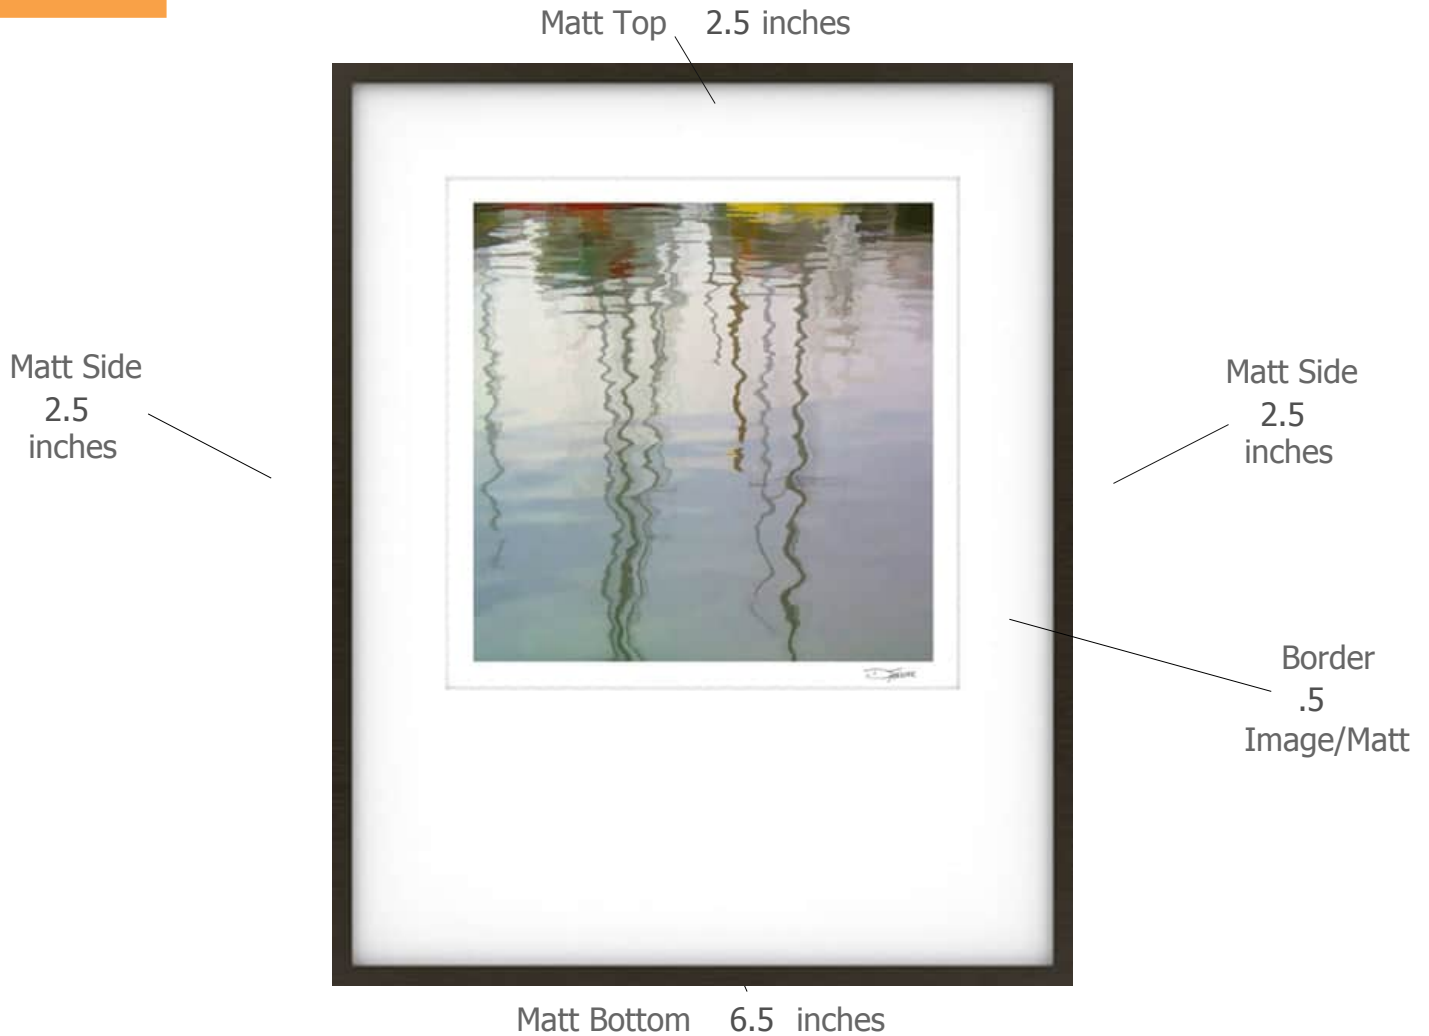

## Suggested Framing

---

Print Title: **Reflection Series 6**

Molding Profile: Dusk - Nielsen 117-164

Matt Color: Whitecap - Larson Juhl - #A4803 OR Peterboro  
Chalk A72

Frame Size: 20 inches high by 16 inches wide

Print Size: 10 inches high by 10 inches wide