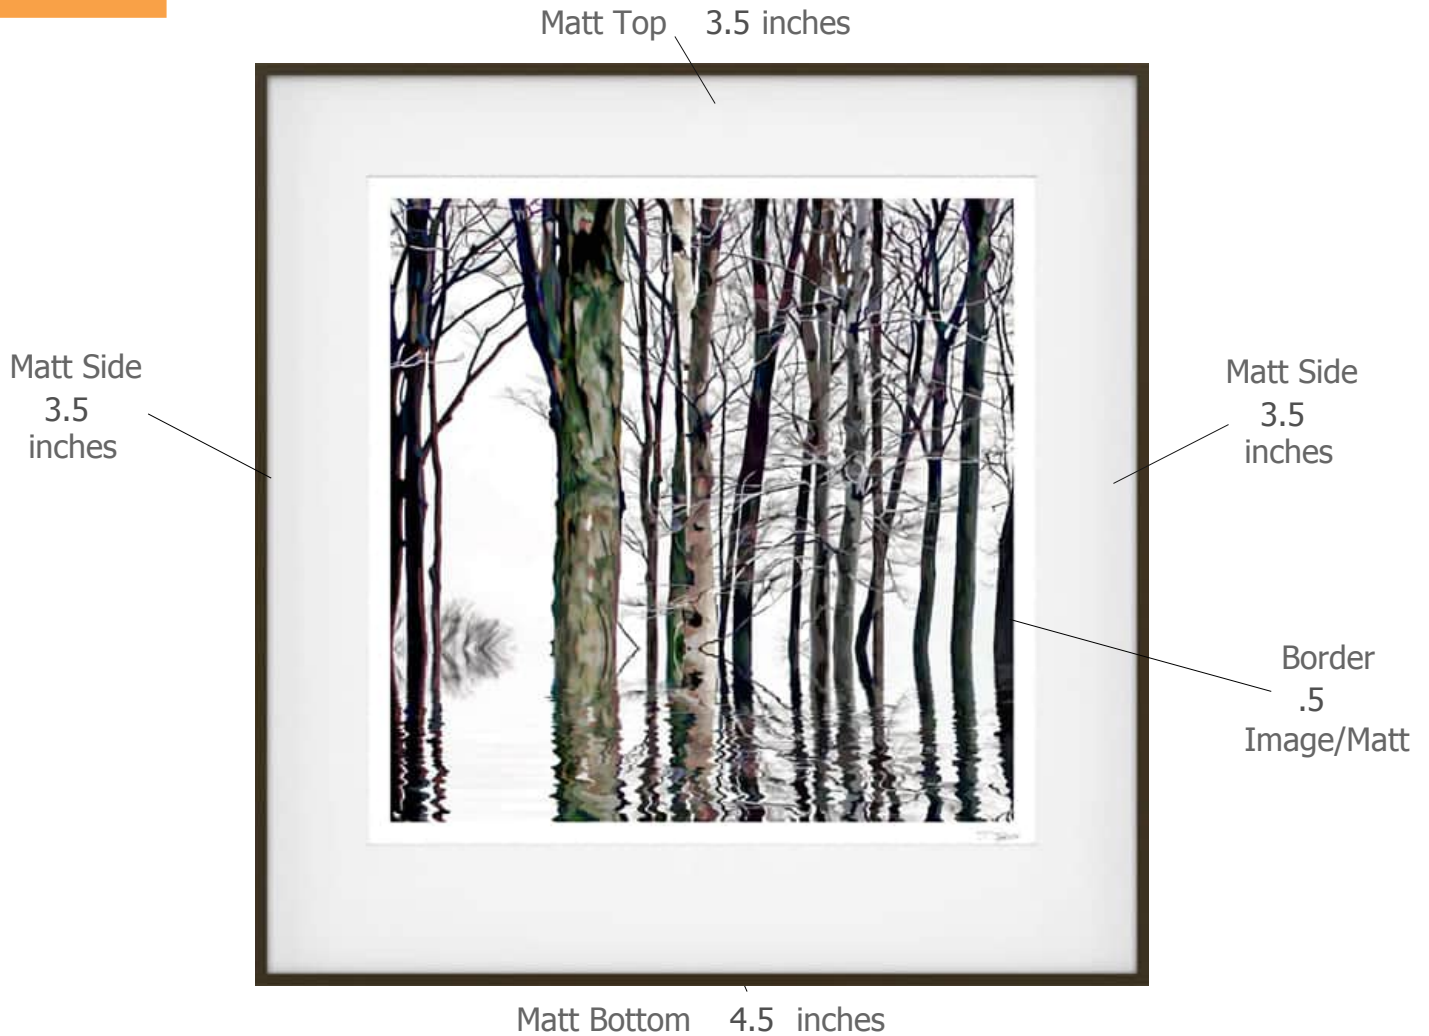

Suggested Framing

Print Title: **Reflection Series 24**

Molding Profile:

Matt Color: Whitecap - Larson Juhl - #A4803 OR Peterboro
Chalk A72

Frame Size: 32 inches high by 31 inches wide

Print Size: 23 inches high by 23 inches wide