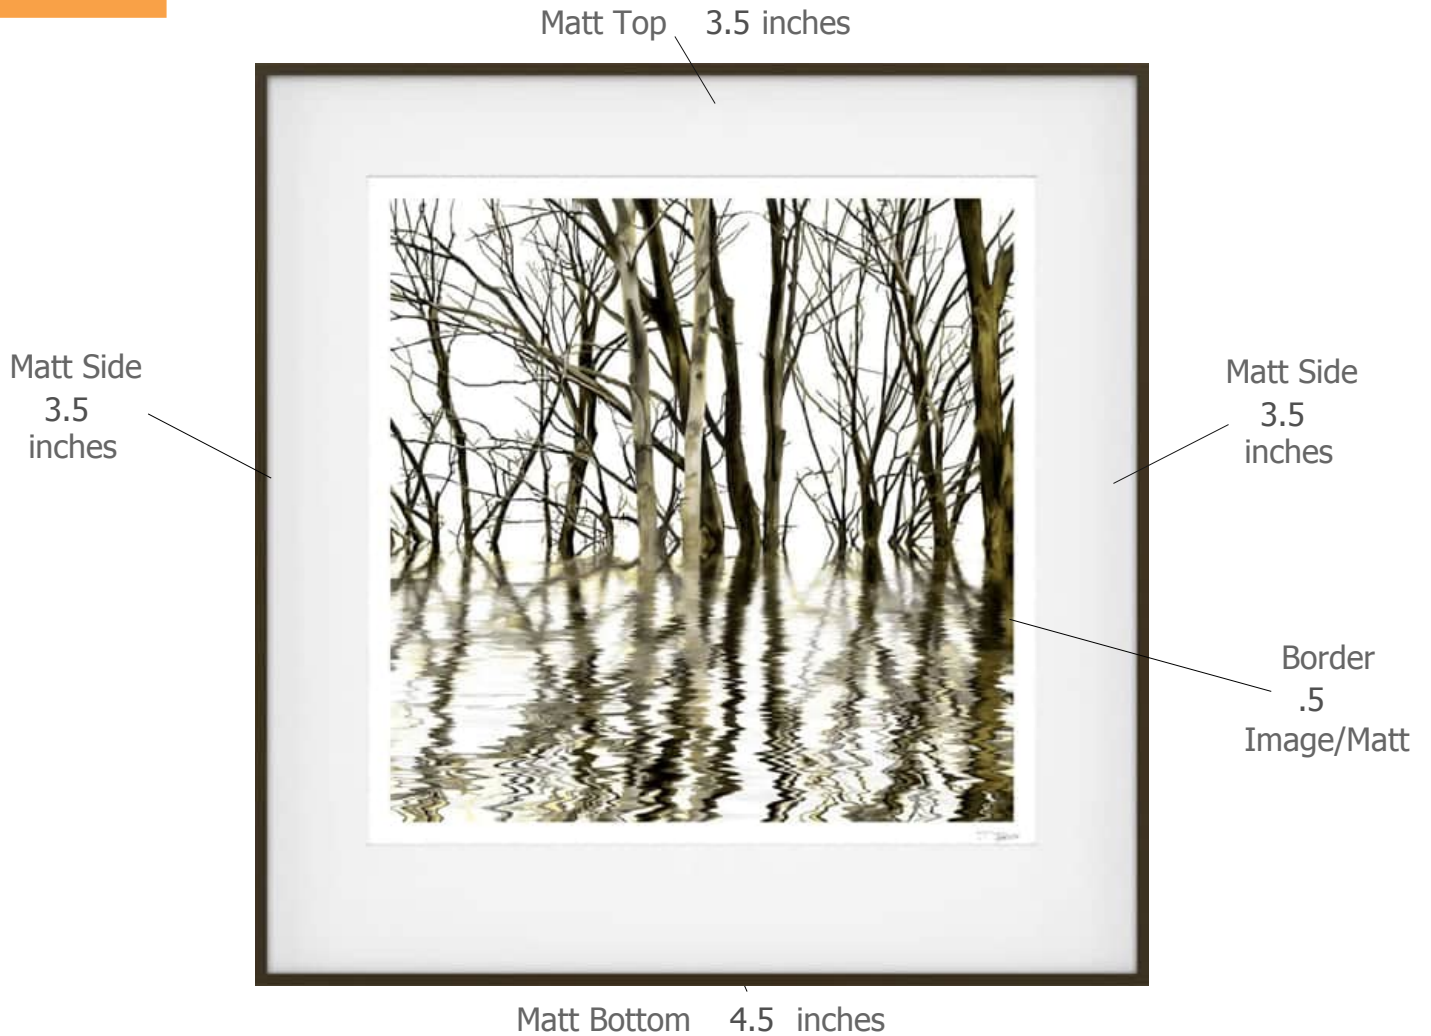

Suggested Framing

Print Title: **Reflection Series #21**

Molding Profile:

Matt Color: Whitecap - Larson Juhl - #A4803 OR Peterboro
Chalk A72

Frame Size: 33 inches high by 32 inches wide

Print Size: 23 inches high by 23 inches wide