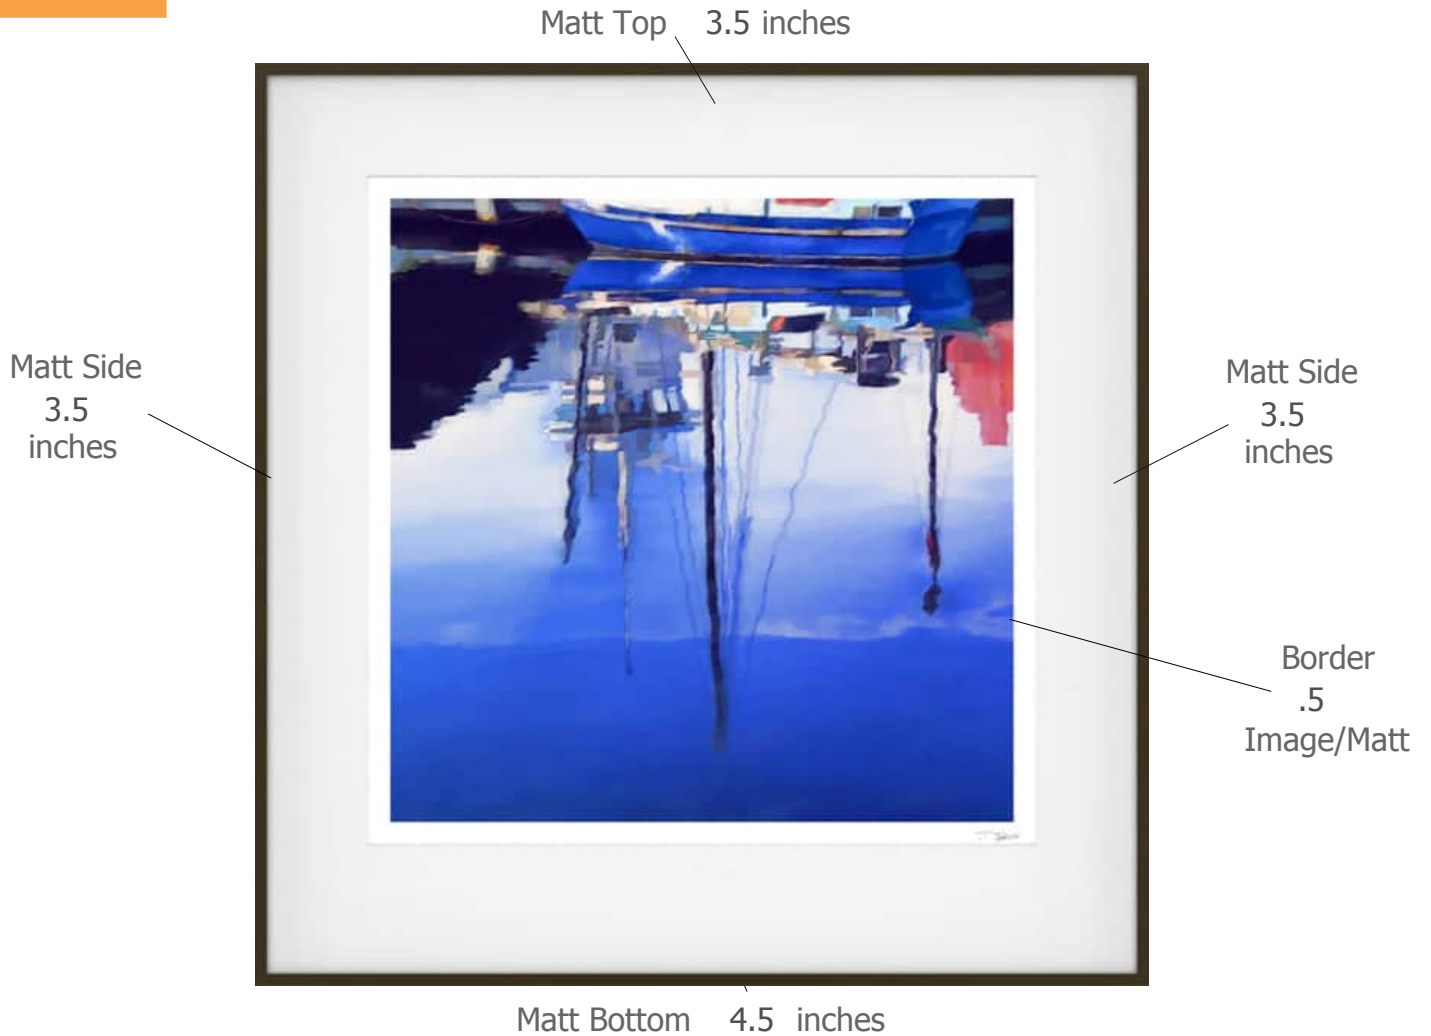

Suggested Framing

Print Title: **Reflection Series 18**

Molding Profile:

Matt Color: Whitecap - Larson Juhl - #A4803 OR Peterboro
Chalk A72

Frame Size: 32 inches high by 31 inches wide

Print Size: 23 inches high by 23 inches wide