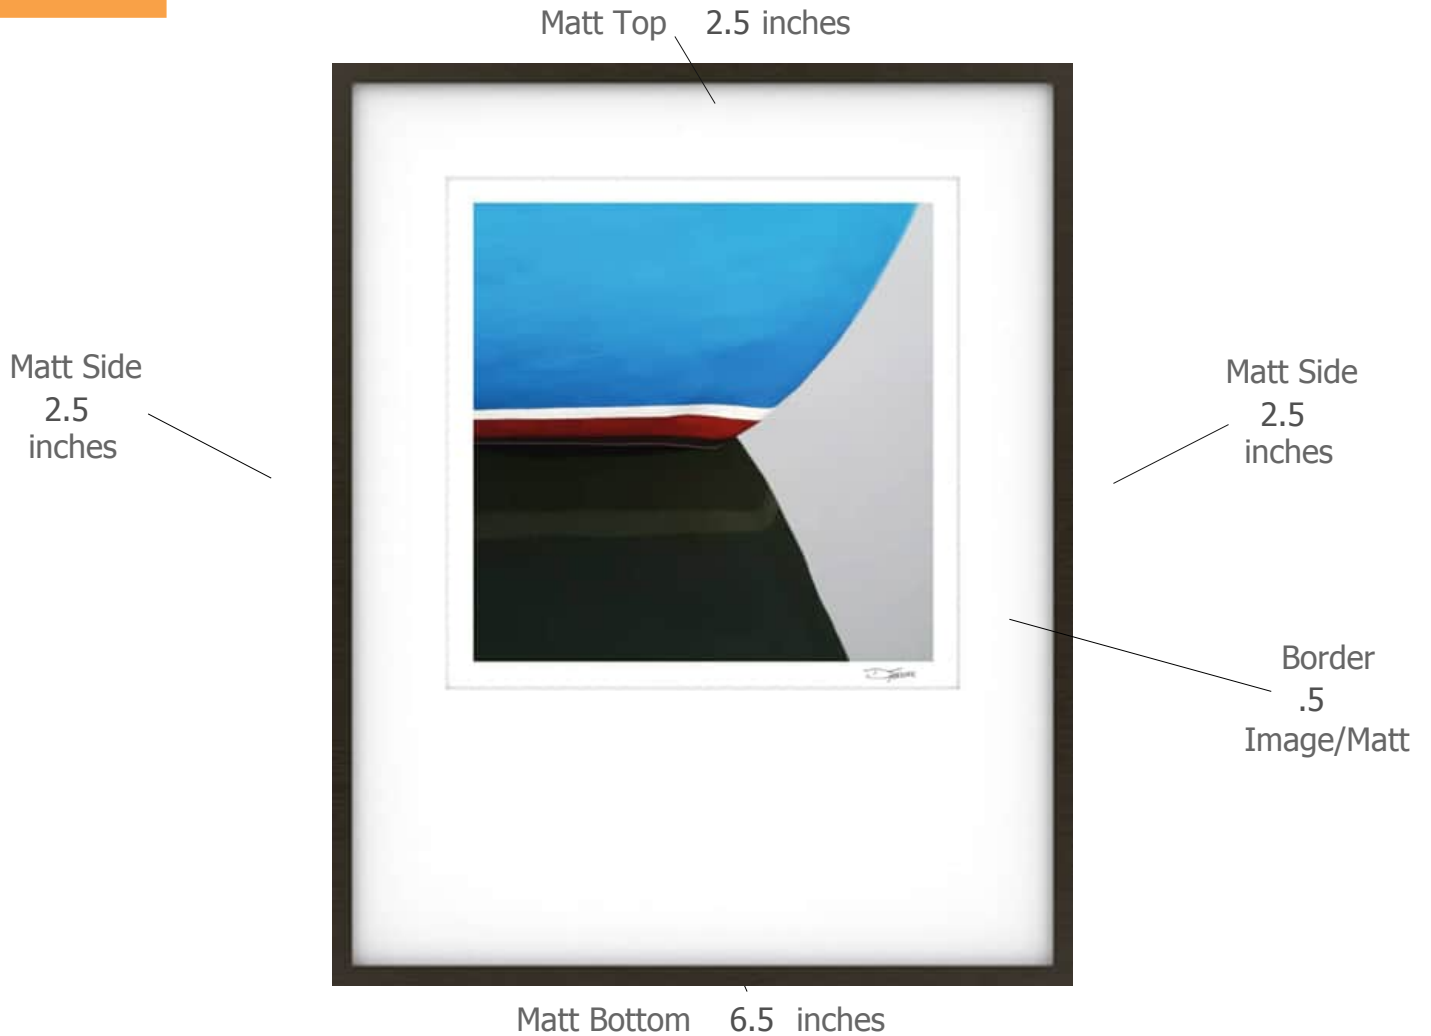

Suggested Framing

Print Title: **Reflection Series 11**

Molding Profile: Dusk - Nielsen 117-164

Matt Color: Whitecap - Larson Juhl - #A4803 OR Peterboro
Chalk A72

Frame Size: 20 inches high by 16 inches wide

Print Size: 10 inches high by 10 inches wide