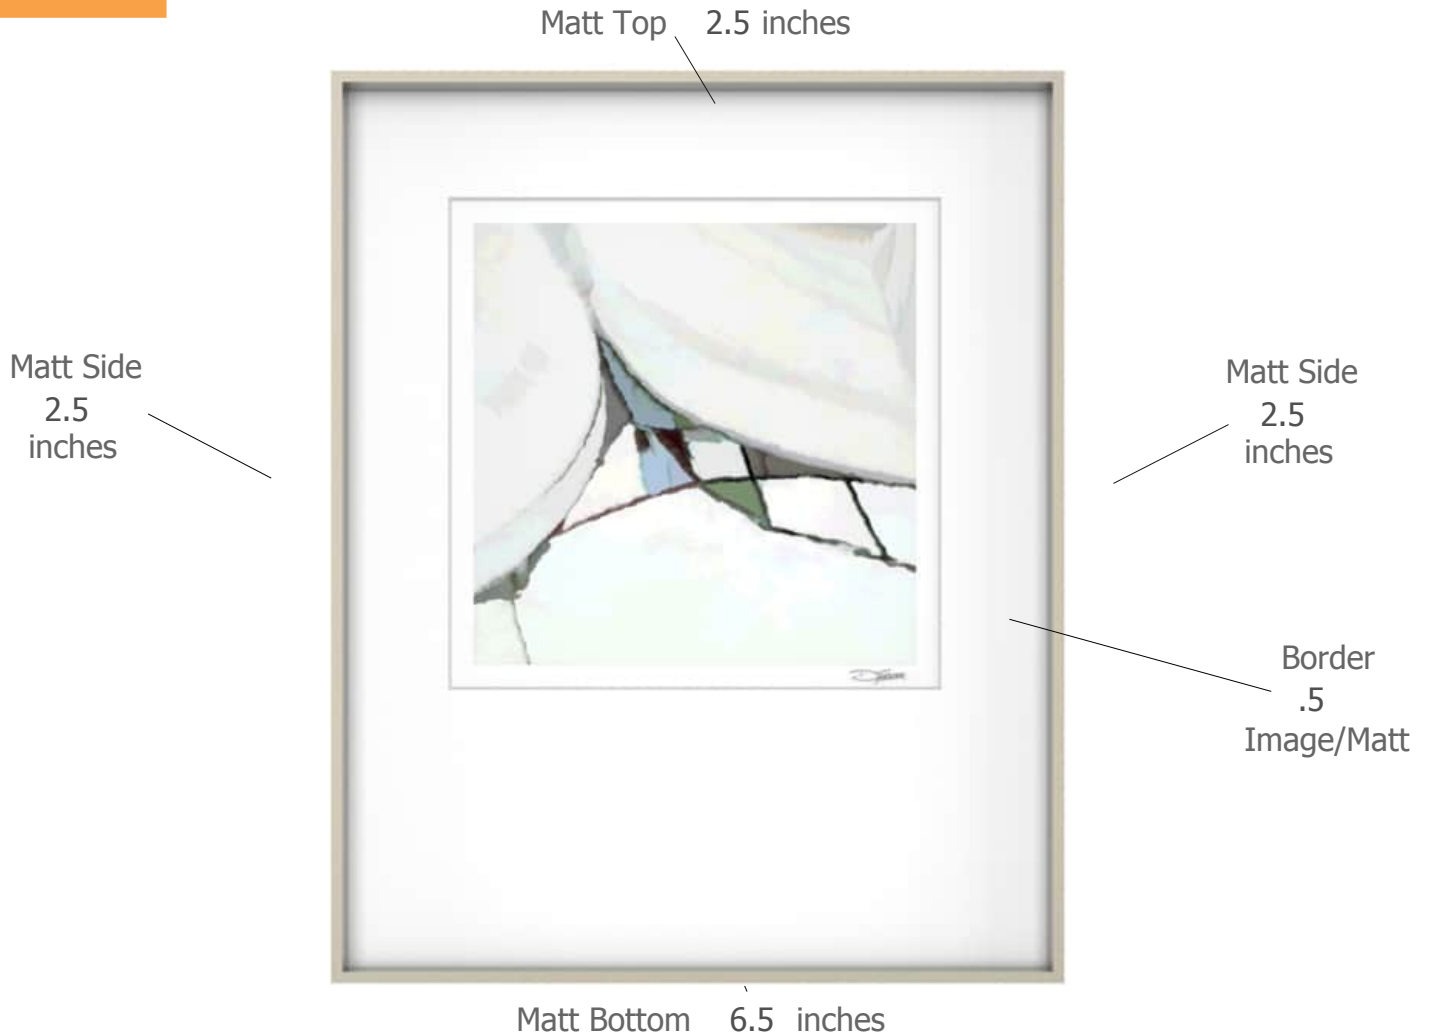

Suggested Framing

Print Title: **Reflection Series 10**

Molding Profile: Frosted Silver- Nielsen 117-02

Matt Color: Whitecap - Larson Juhl - #A4803 OR Peterboro
Chalk A72

Frame Size: 20 inches high by 16 inches wide

Print Size: 10 inches high by 10 inches wide