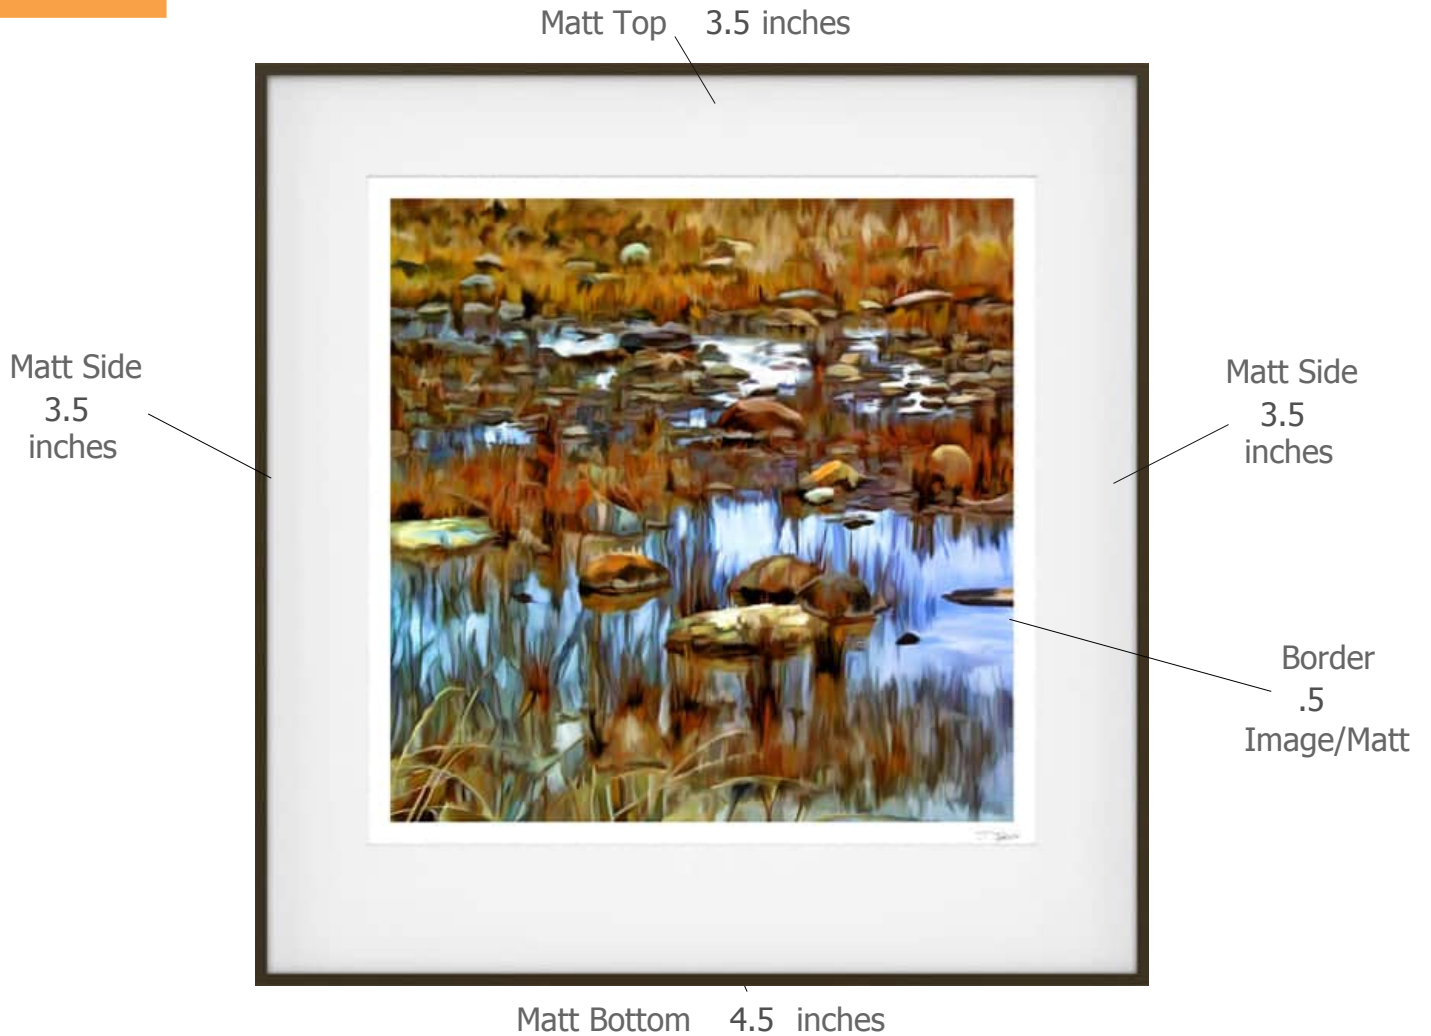

## Suggested Framing

---

Print Title: **Autumn Reflections on Georgian Bay**

Molding Profile:

Matt Color: Whitecap - Larson Juhl - #A4803 OR Peterboro  
Chalk A72

Frame Size: 33 inches high by 32 inches wide

Print Size: 23 inches high by 23 inches wide