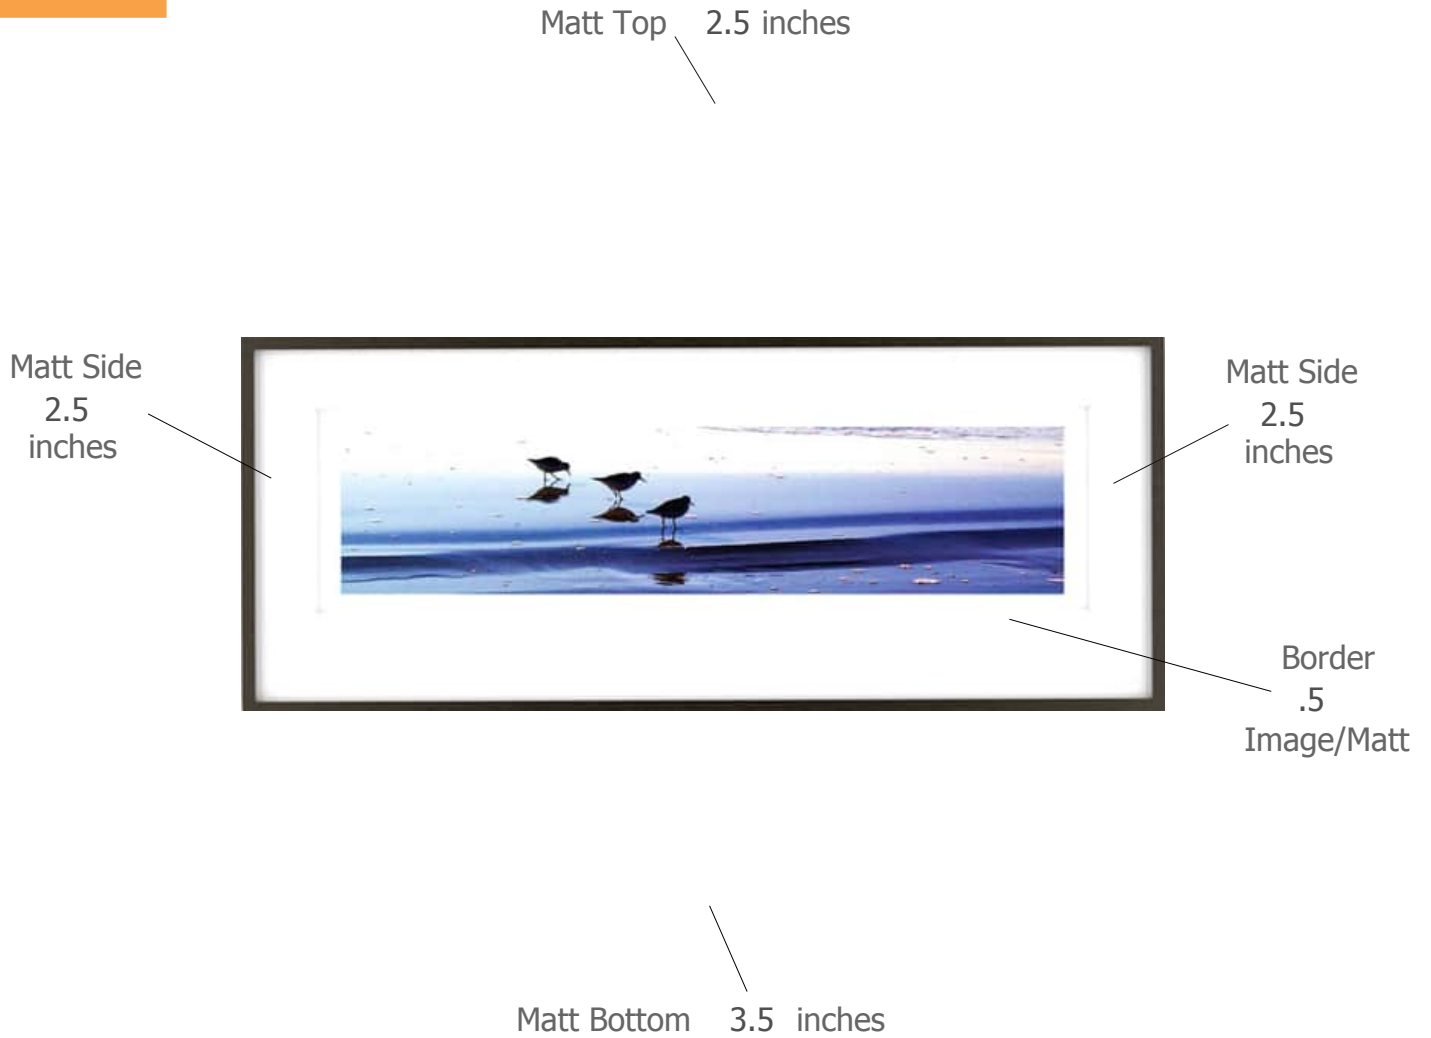

Suggested Framing

Print Title: **Pipers**

Molding Profile:

Matt Color: Whitecap - Larson Juhl - #A4803 OR Peterboro
Chalk A72

Frame Size: 13 inches high by 32 inches wide

Print Size: 6 inches high by 26 inches wide