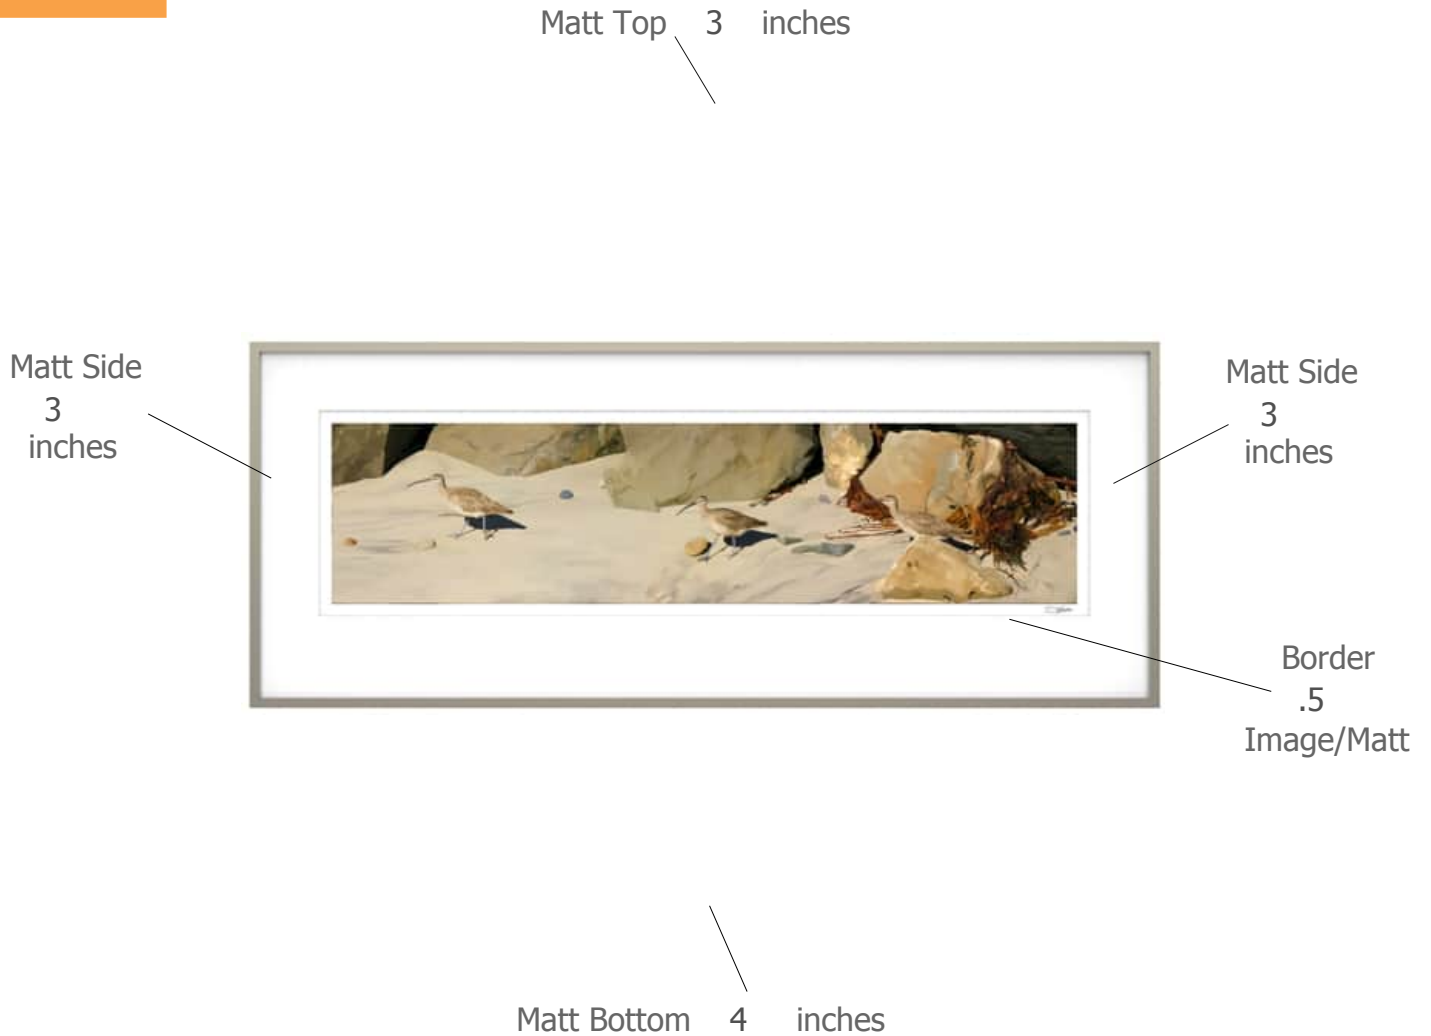

Suggested Framing

Print Title: **Pipers At Del Mar**

Molding Profile:

Matt Color: Whitecap - Larson Juhl - #A4803 OR Peterboro
Chalk A72

Frame Size: 16 inches high by 40 inches wide

Print Size: 8 inches high by 33 inches wide