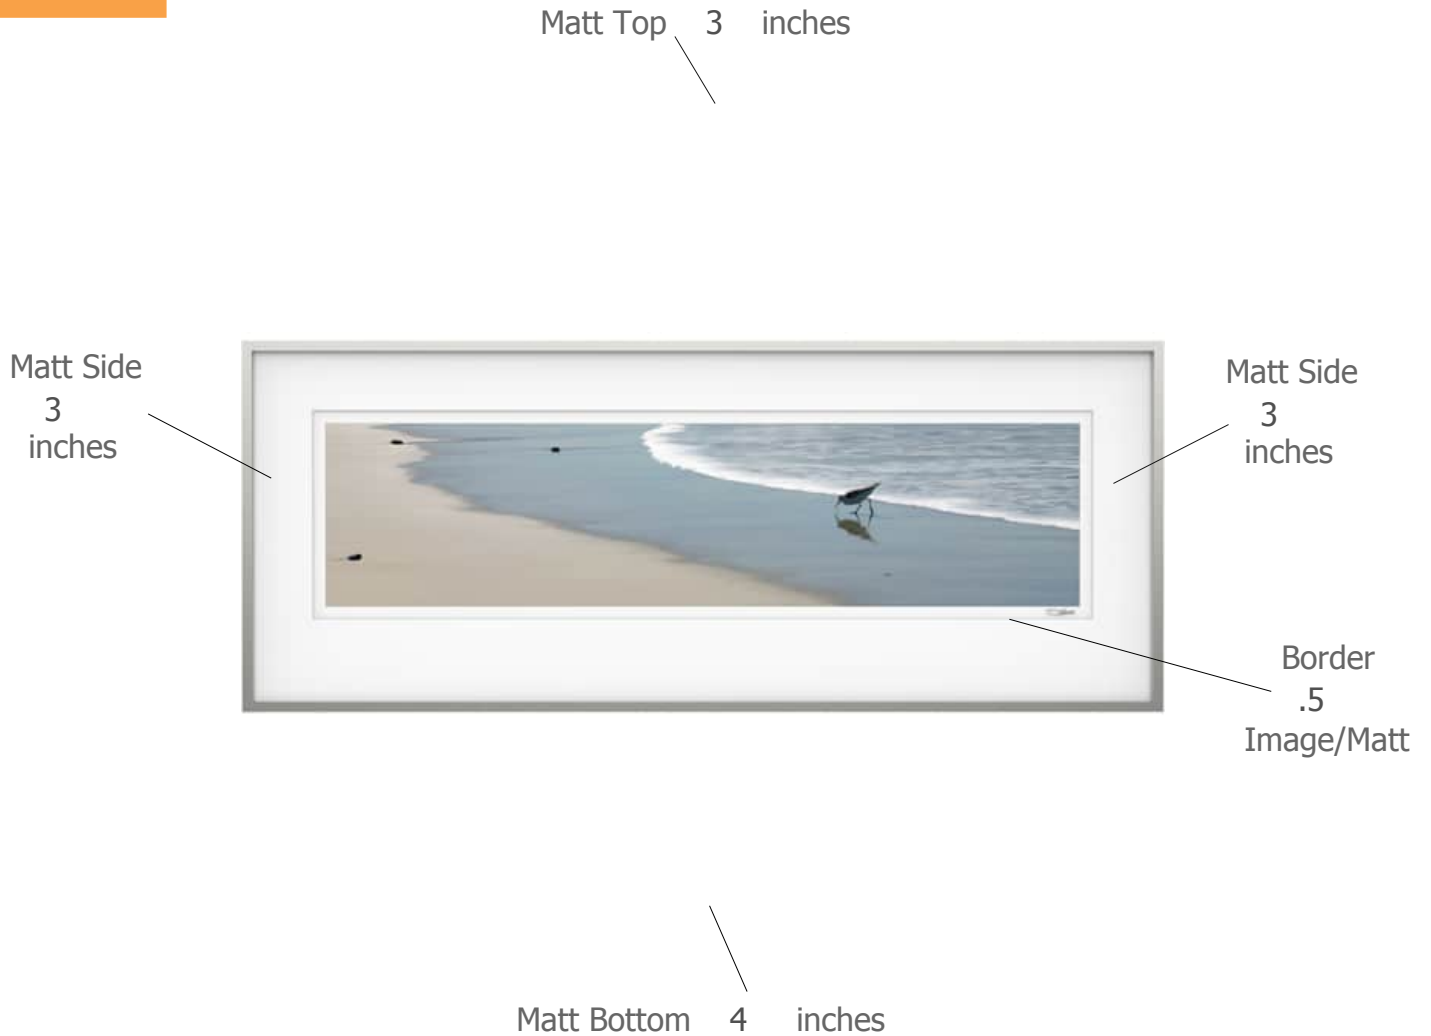

Suggested Framing

Print Title: **Lone Piper**

Molding Profile:

Matt Color: Whitecap - Larson Juhl - #A4803 OR Peterboro
Chalk A72

Frame Size: 16 inches high by 40 inches wide

Print Size: 8 inches high by 33 inches wide