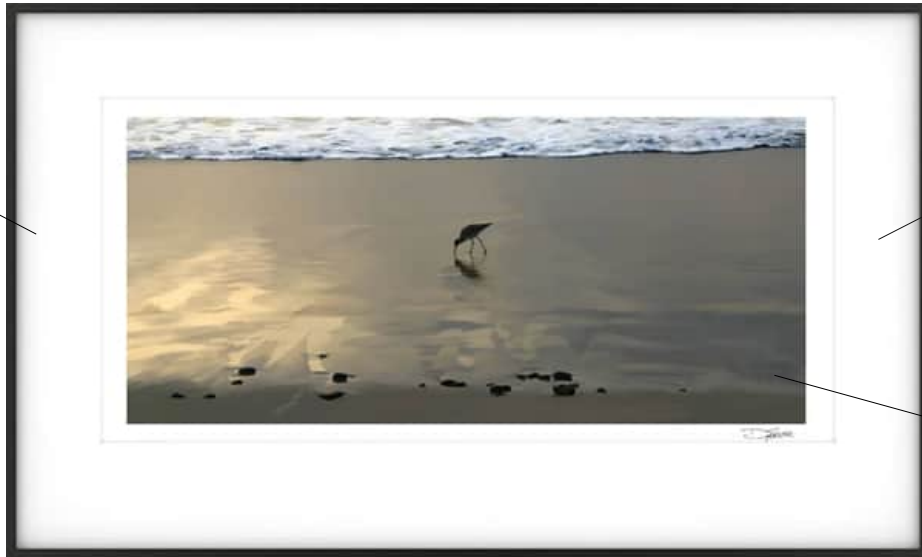

Suggested Framing

Matt Top 4 inches

Matt Side
4
inches

Matt Side
4
inches

Border
.5
Image/Matt

Matt Bottom 5 inches

Print Title: **Evening In June**

Molding Profile:

Matt Color: Whitecap - Larson Juhl - #A4803 OR Peterboro
Chalk A72

Frame Size: 24 inches high by 40 inches wide

Print Size: 14 inches high by 31 inches wide