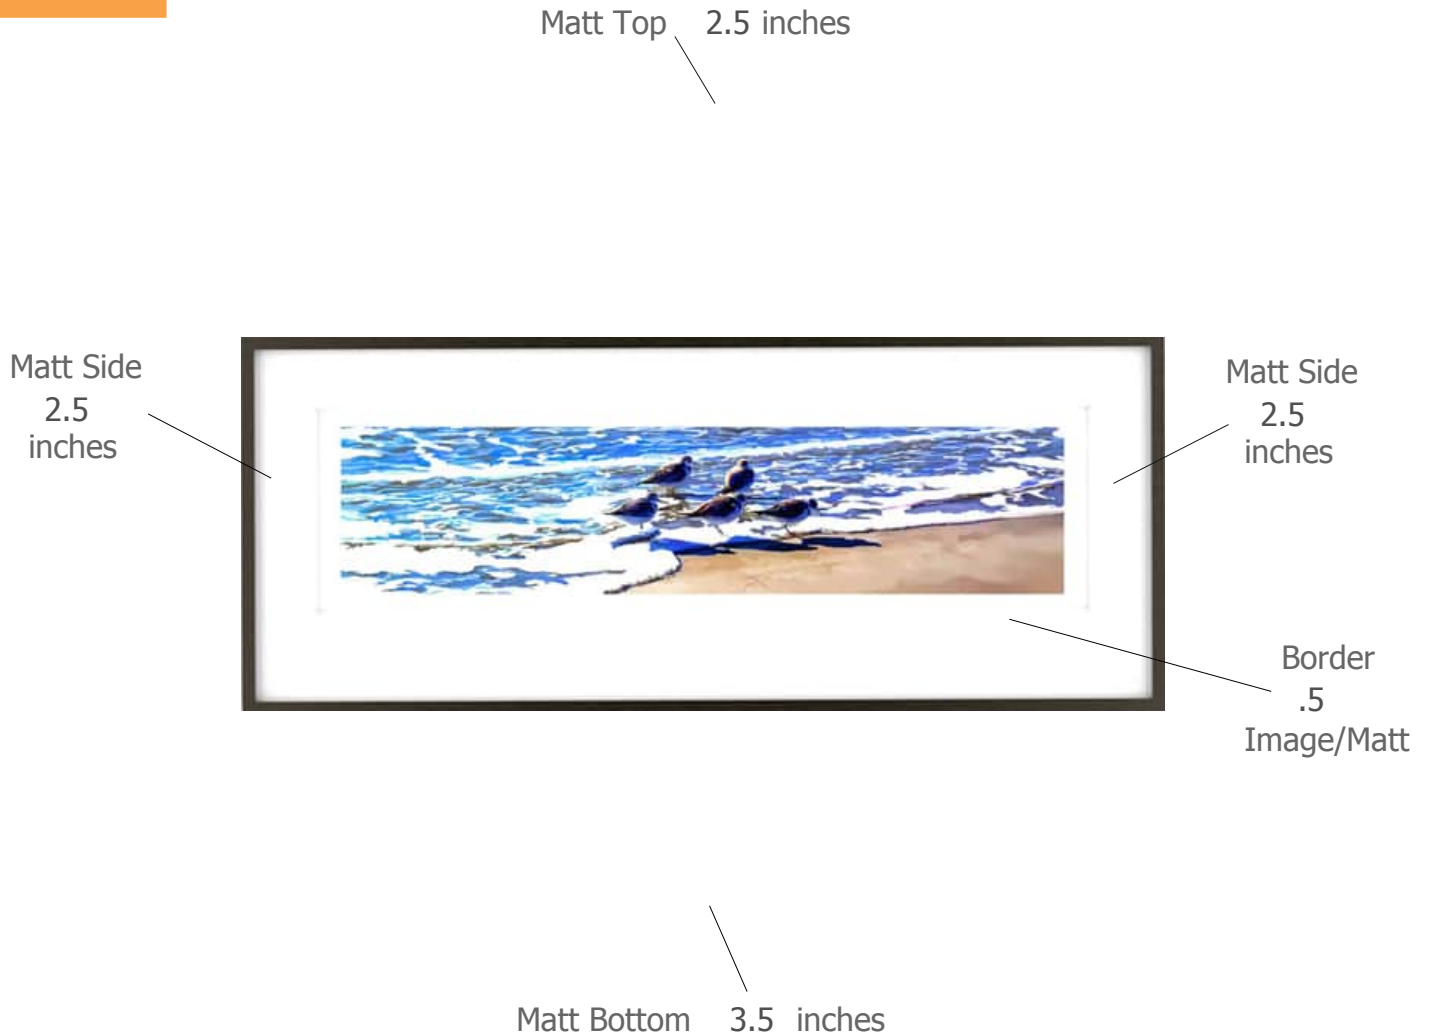

Suggested Framing

Print Title: **An Early Morning Meeting**

Molding Profile:

Matt Color: Whitecap - Larson Juhl - #A4803 OR Peterboro
Chalk A72

Frame Size: 13 inches high by 32 inches wide

Print Size: 6 inches high by 26 inches wide