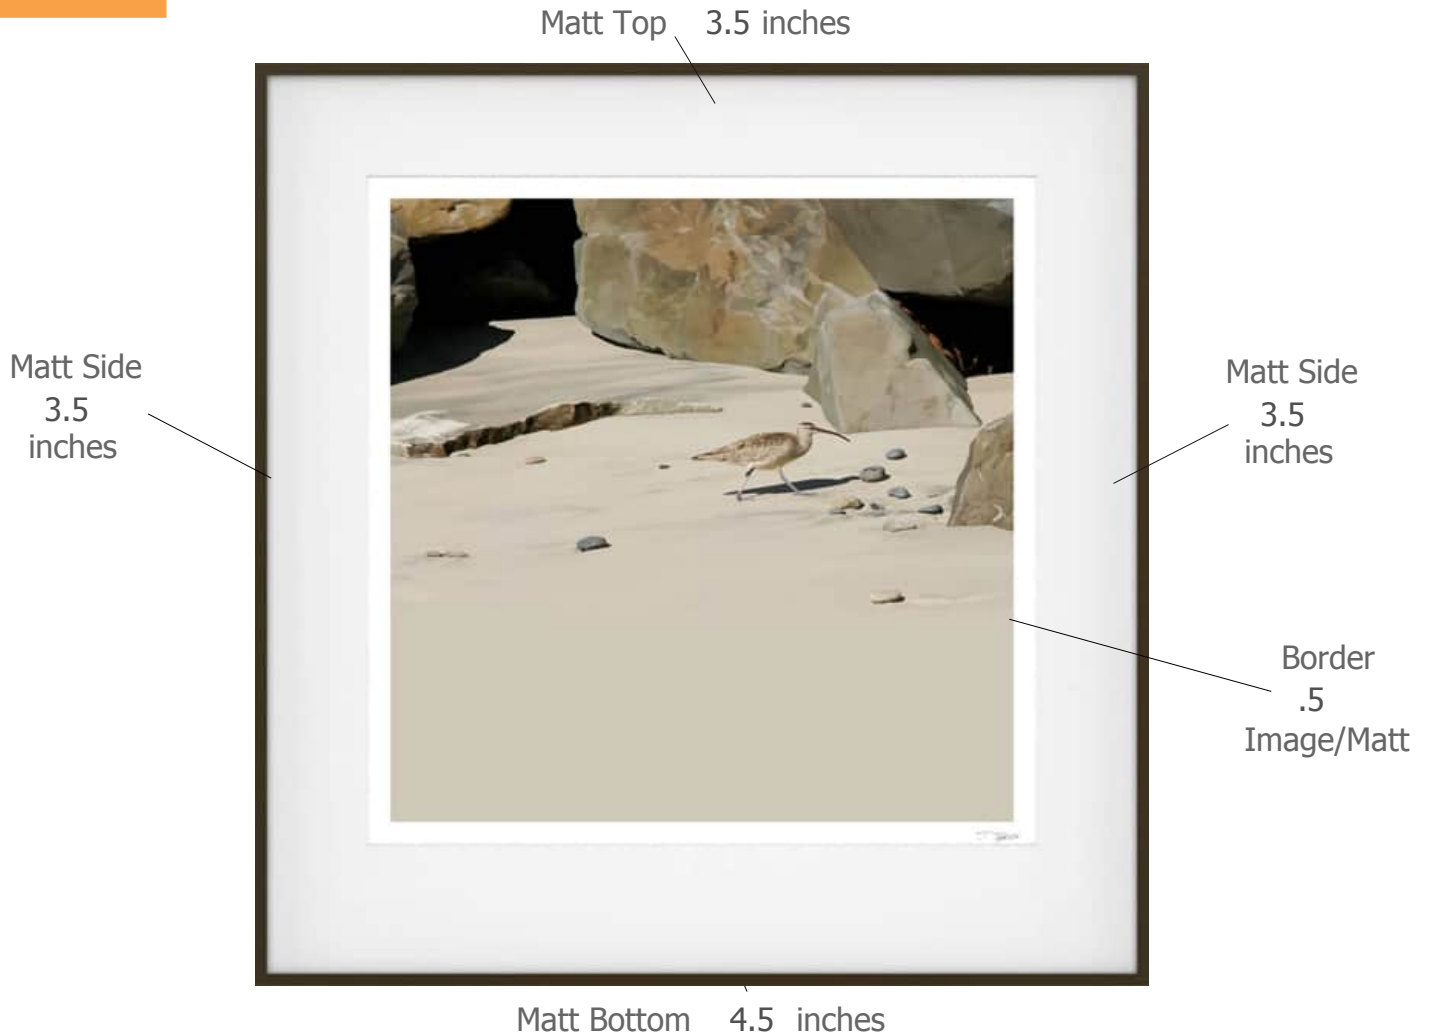

## Suggested Framing

---

Print Title: **All Summer Long**

Molding Profile:

Matt Color: Whitecap - Larson Juhl - #A4803 OR Peterboro Chalk A72

Frame Size: 33 inches high by 32 inches wide

Print Size: 23 inches high by 23 inches wide