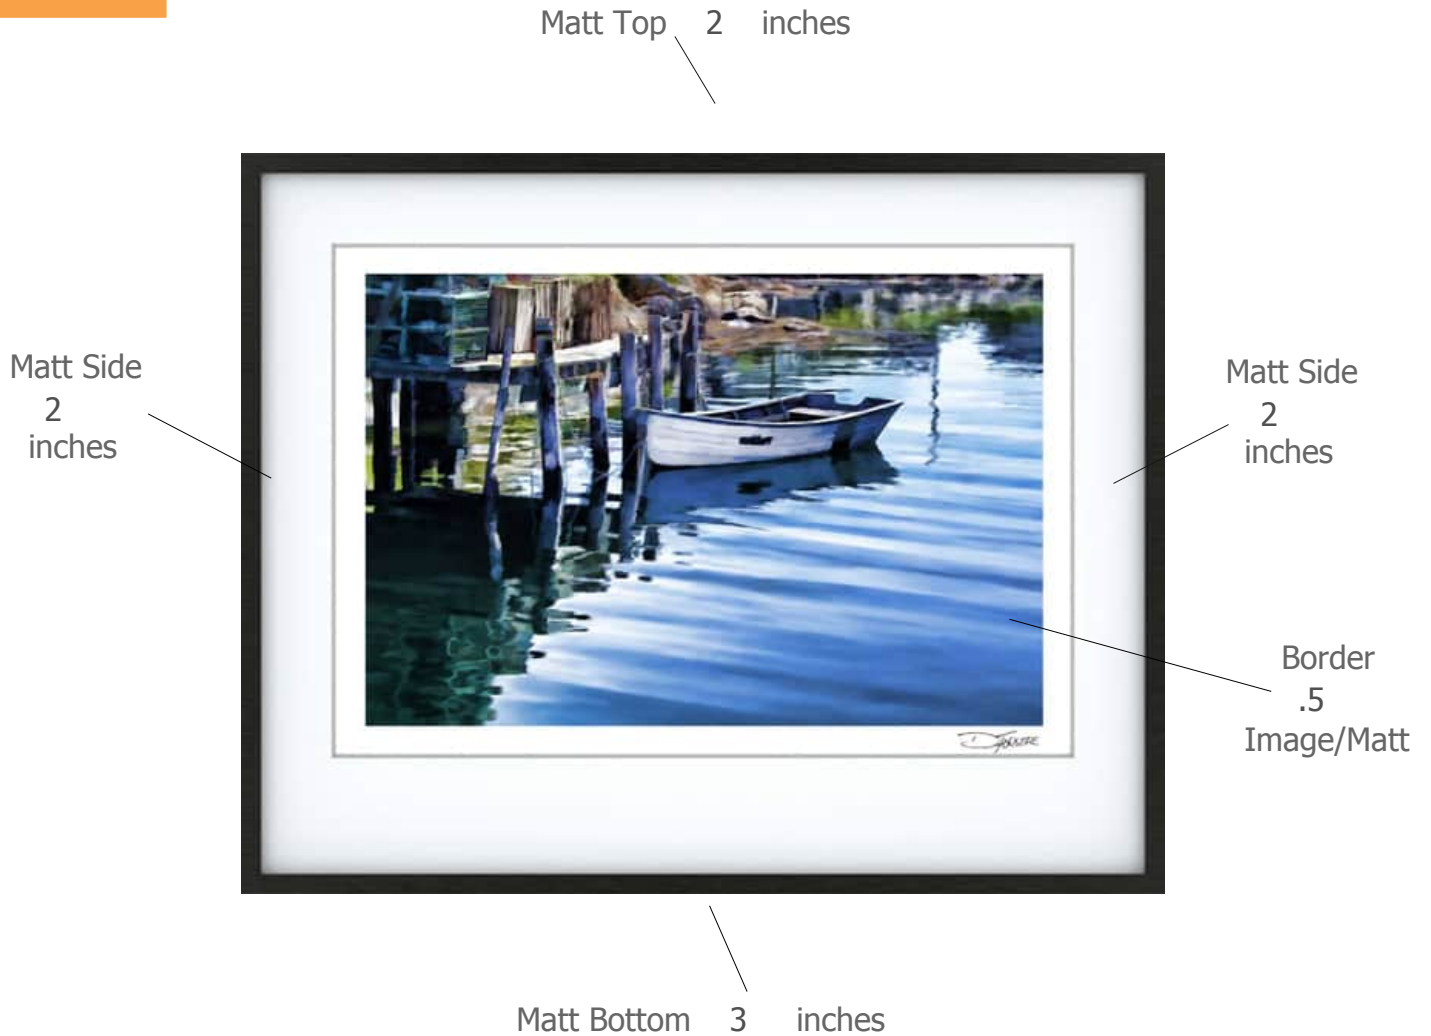

Suggested Framing

Print Title: **The Visitor**

Molding Profile: Dusk - Nielsen 117-164

Matt Color: Whitecap - Larson Juhl - #A4803 OR Peterboro
Chalk A72

Frame Size: 16 inches high by 20 inches wide

Print Size: 10 inches high by 15 inches wide