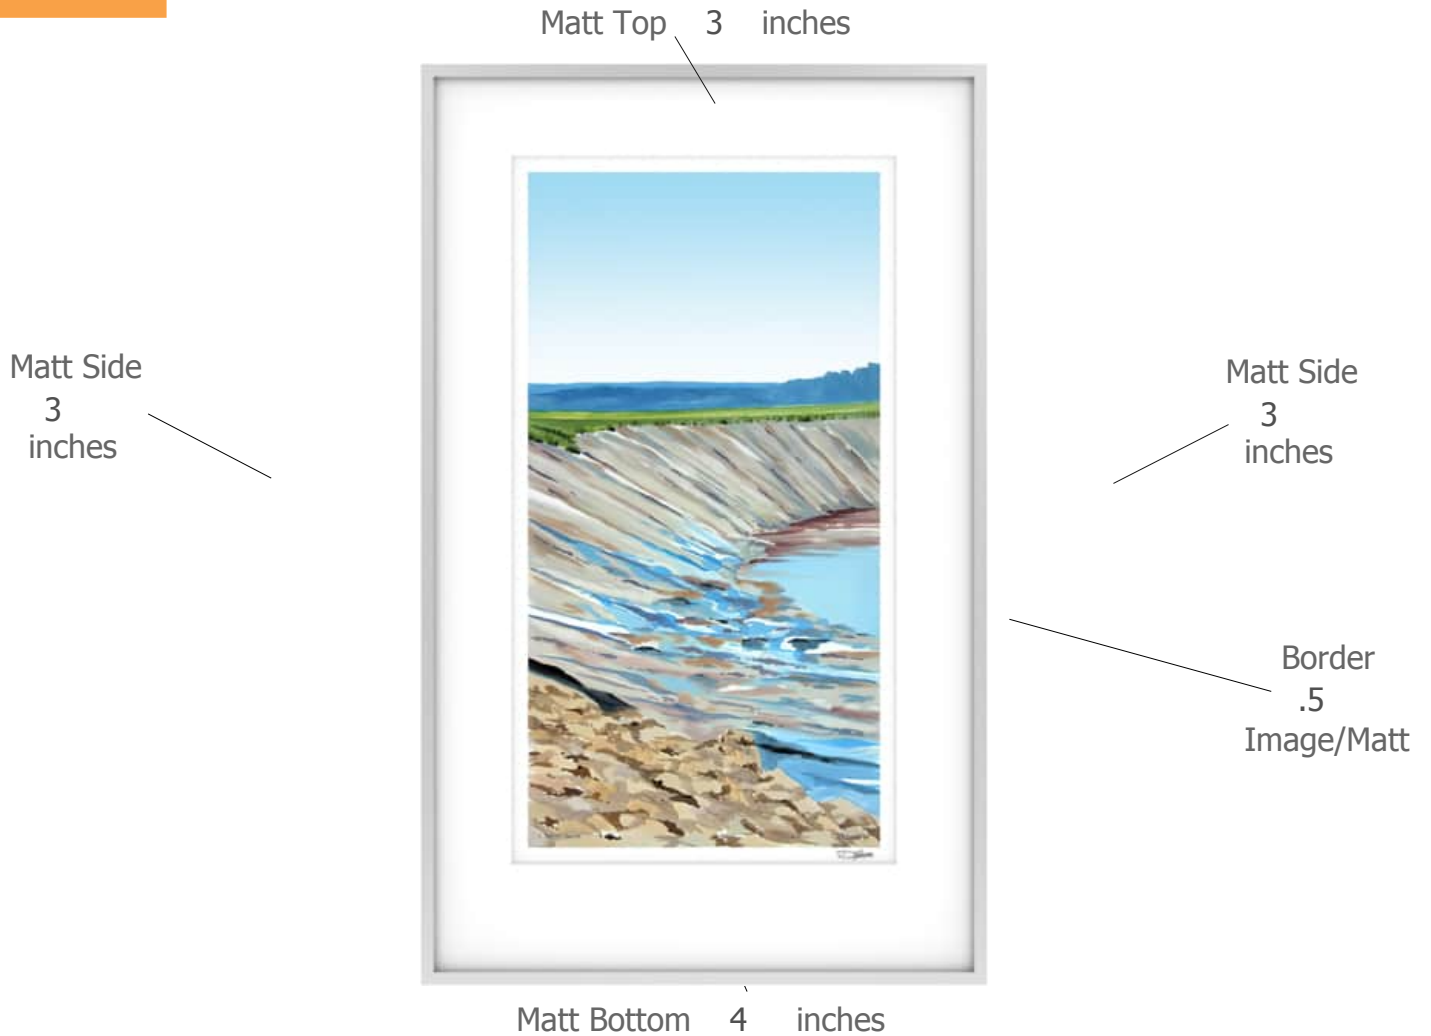

Suggested Framing

Print Title: **Port Willams**

Molding Profile: Frosted Silver- Nielsen 117-02

Matt Color: Whitecap - Larson Juhl - #A4803 OR Peterboro
Chalk A72

Frame Size: 32 inches high by 20 inches wide

Print Size: 23 inches high by 12 inches wide